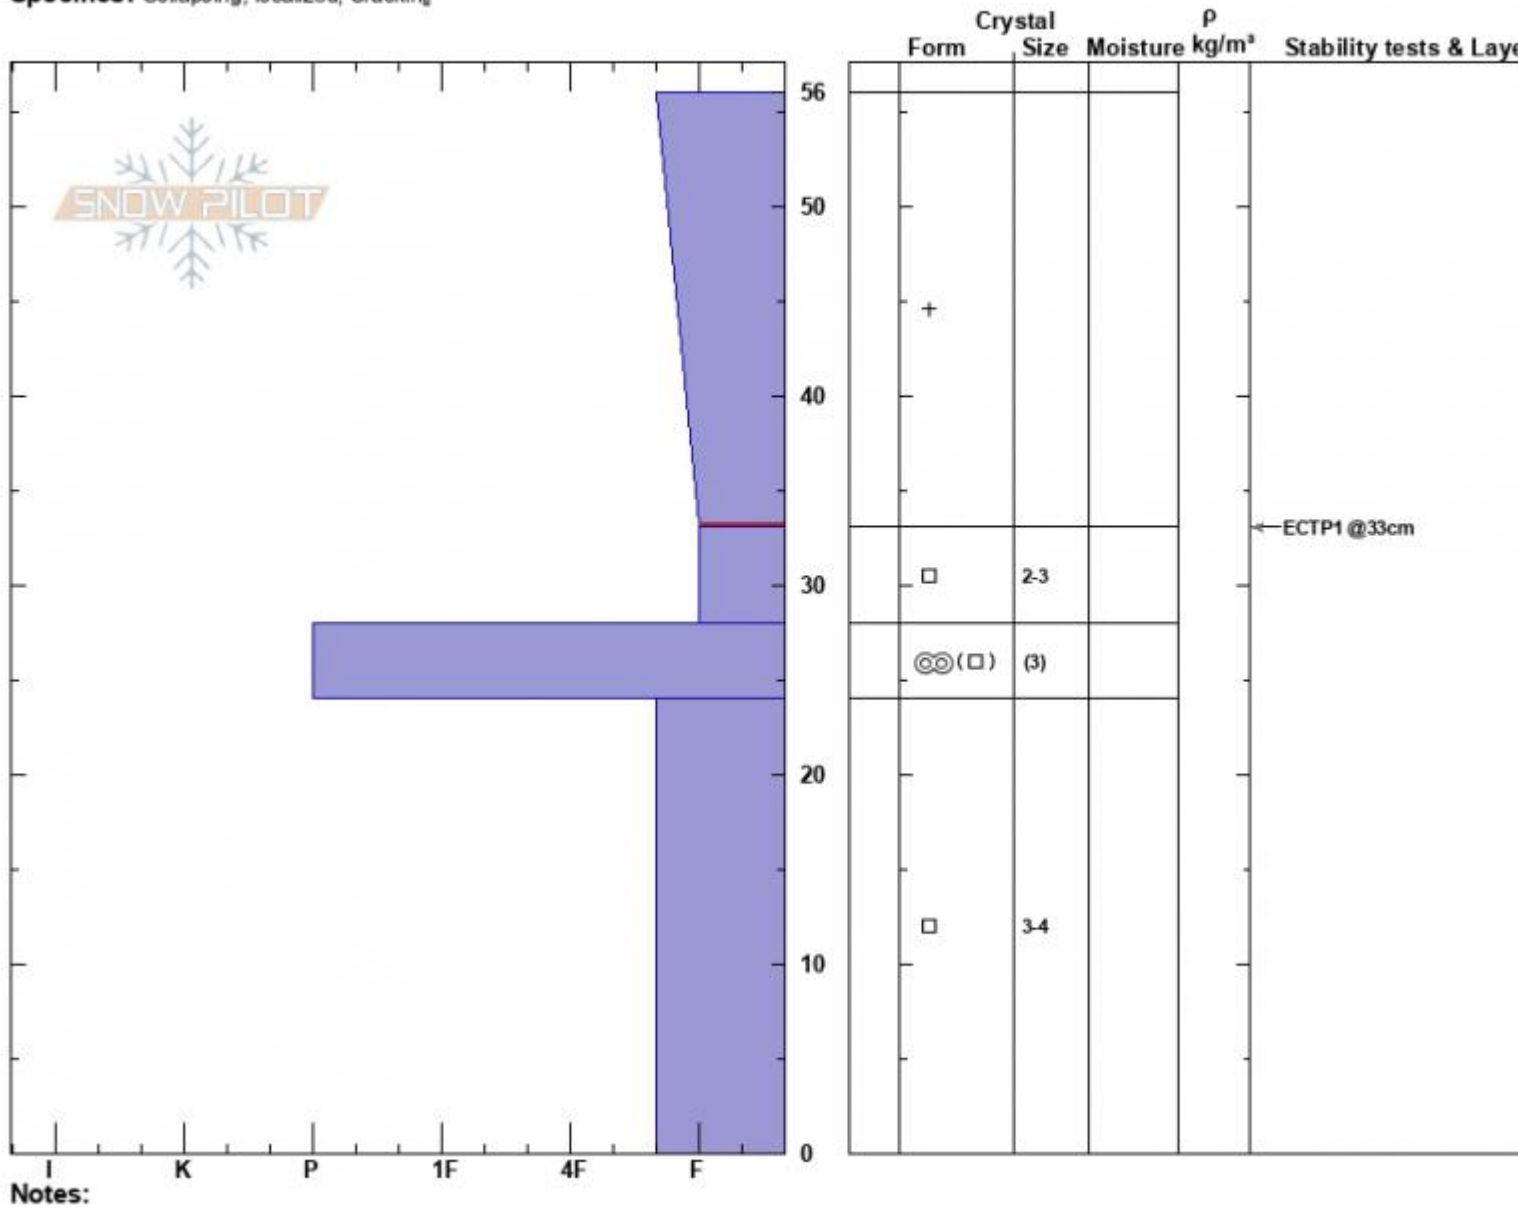

Lower Lionhead Ridge
 Lionhead Range
 MT
 Elevation: 8700 ft
 Aspect: 36°
 Specifics: Collapsing, localized; Cracking

Zach Peterson
 12/03/2023 - 2:00pm
 Co-ord:
 Slope Angle: 27°
 Wind Loading: previous

Stability:
 Air Temperature:
 Sky Cover: OVC
 Precipitation: NO
 Wind: W Moderate

HS:56
 Layer Notes:
 56-33cm: Problematic layer

Advisory Region
 Lionhead Range
 Longitude
 -111.32W
 Latitude
 44.71N
 Lionhead Range, 2023-12-03