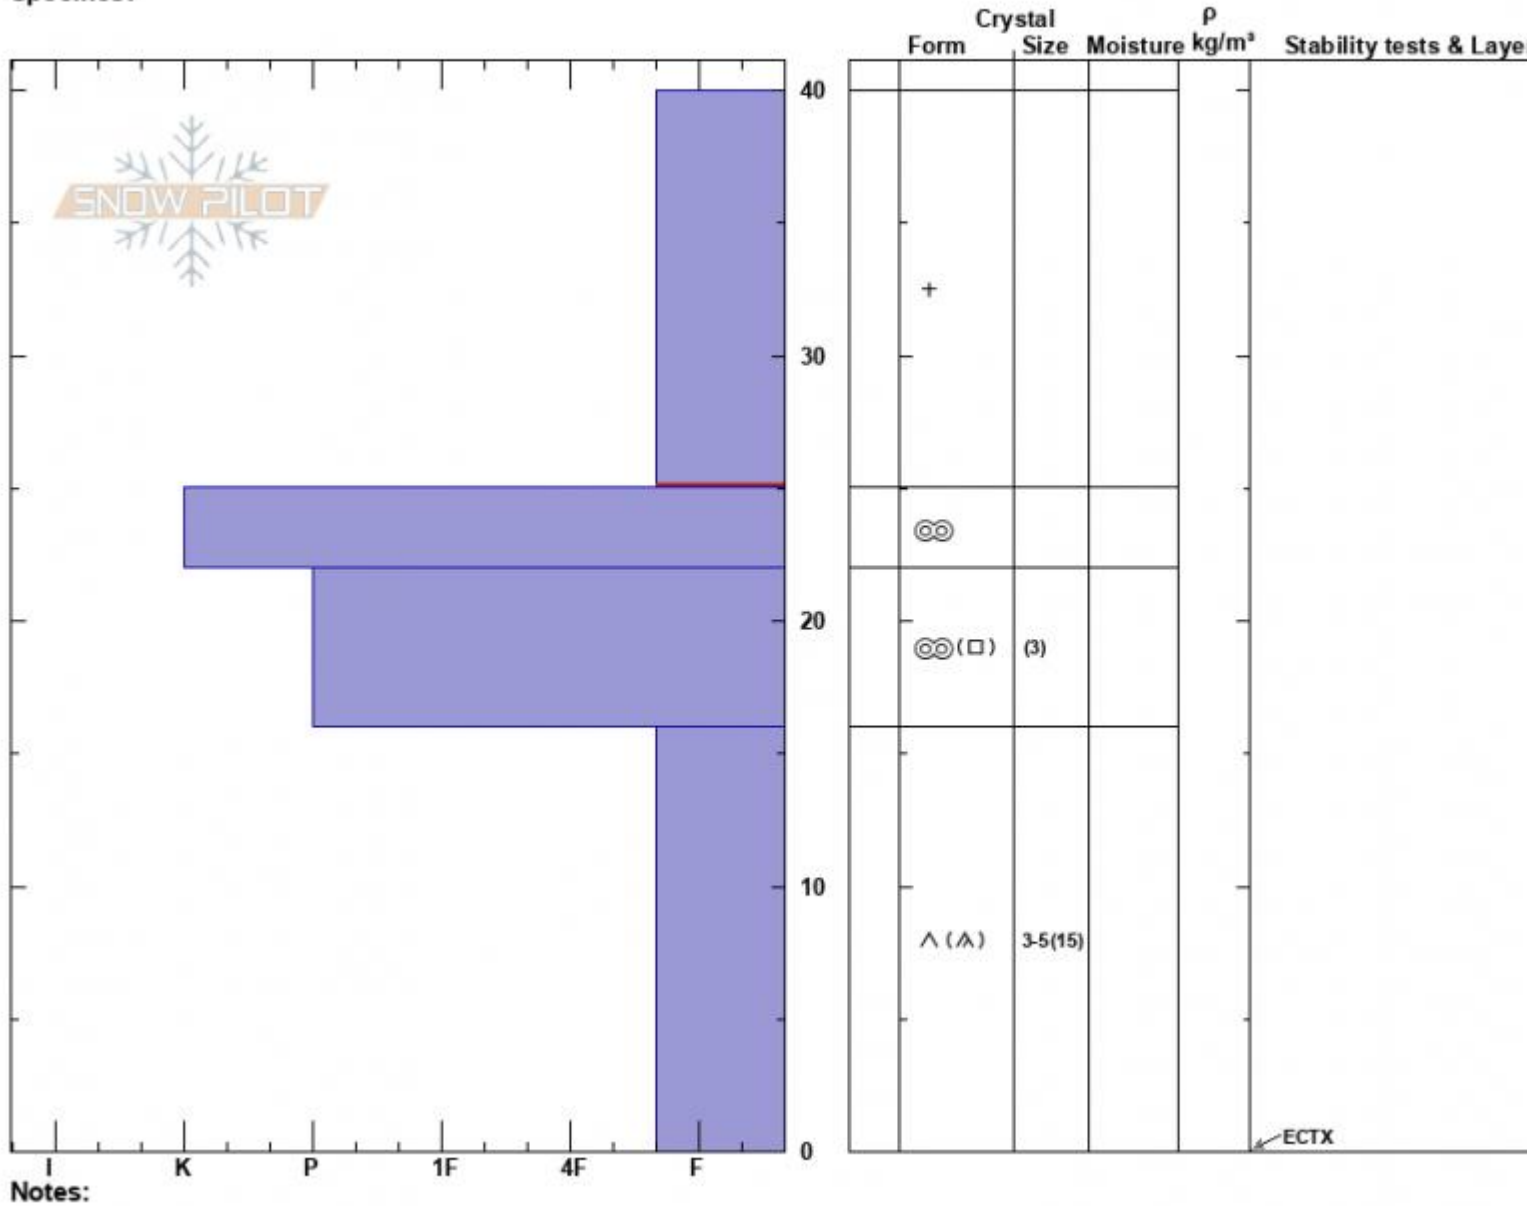

Ski Hill  
 Lionhead Range  
 MT  
 Elevation: 8000 ft  
 Aspect: 47°  
 Specifics:

Zach Peterson  
 12/03/2023 - 1:00pm  
 Co-ord:  
 Slope Angle: 18°  
 Wind Loading: no

Stability:  
 Air Temperature:  
 Sky Cover: OVC  
 Precipitation: NO  
 Wind: SW Light Breeze

HS:40  
 Layer Notes:  
 40-25cm: Problematic layer

Advisory Region  
 Lionhead Range  
 Longitude  
 -111.29W  
 Latitude  
 44.70N  
 Lionhead Range, 2023-12-03