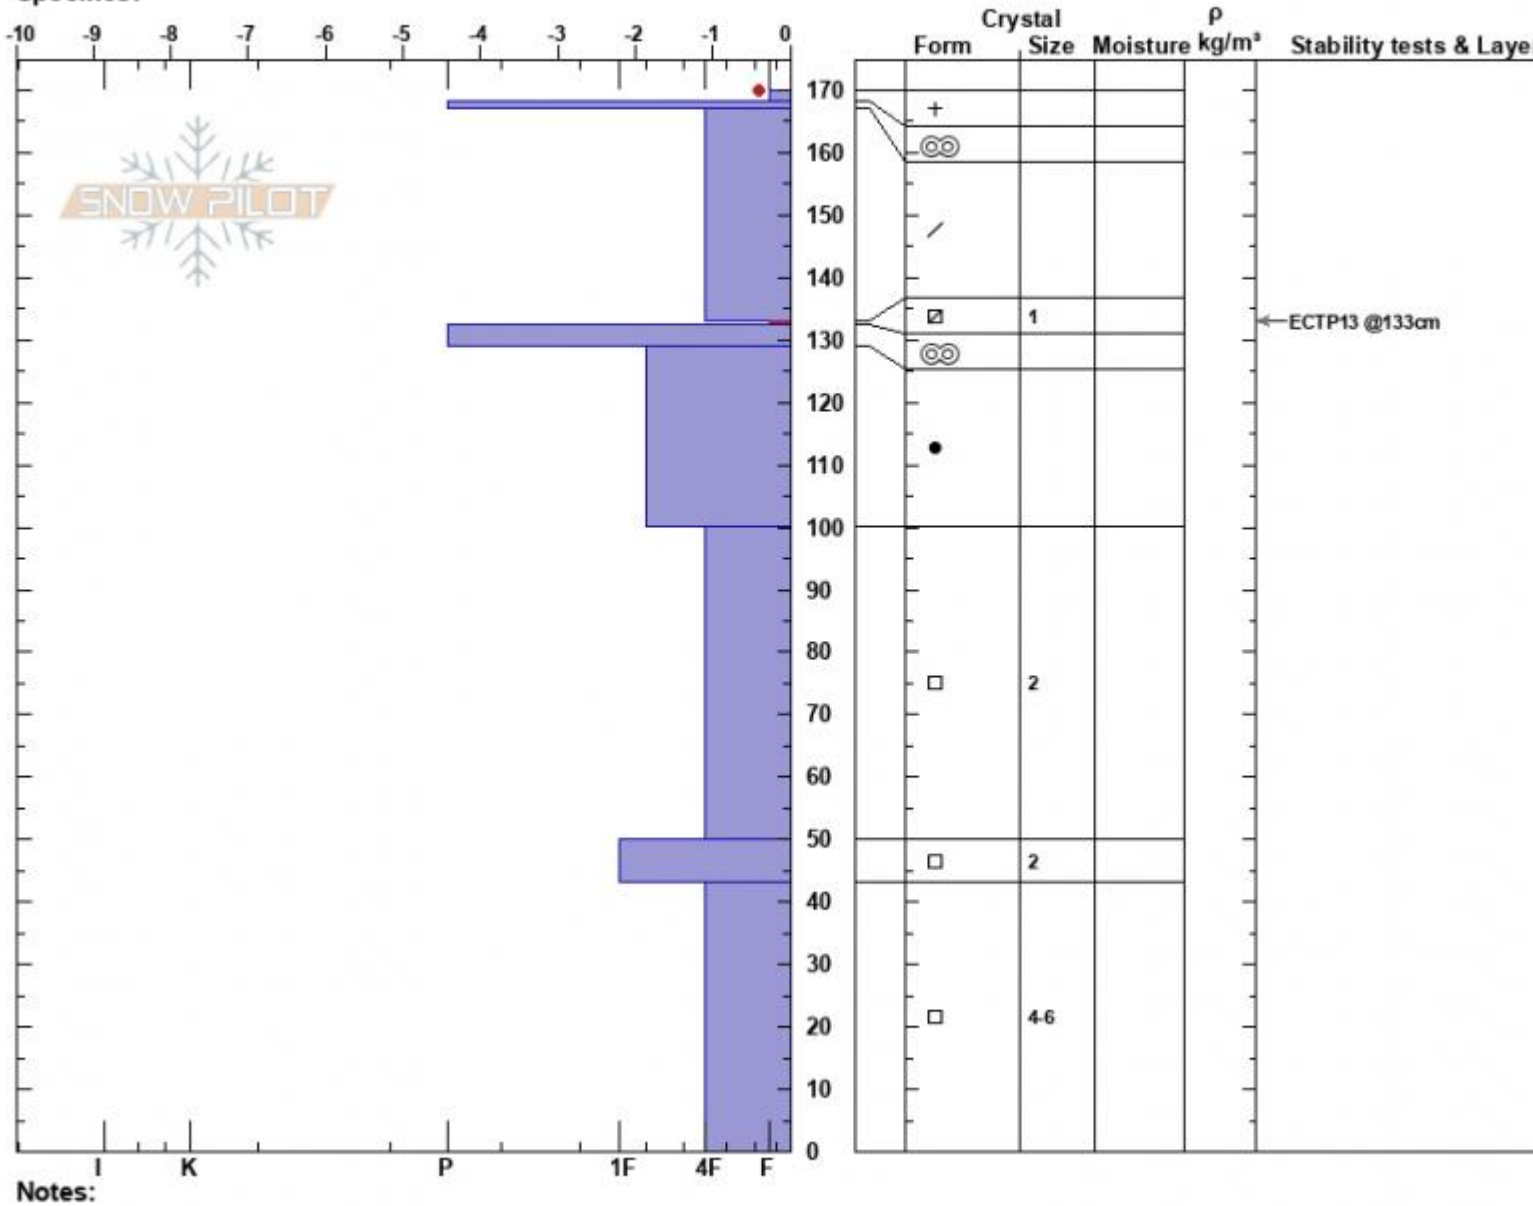

Consolation Hill
 Madison Range-S
 MT
 Elevation: 9230 ft
 Aspect: 112°
 Specifics:

Alex Haddad
 04/06/2023 - 12:52pm
 Co-ord: 44.97243N, -111.27129W
 Slope Angle: 29°
 Wind Loading: no

Stability: Poor
 Air Temperature: -8°C
 Sky Cover: FEW
 Precipitation: NO
 Wind: S Light Breeze

HS:170 Layer Notes:
 PF:25 133-132.5cm: Problematic layer

Advisory Region
 Southern Madison
 Longitude
 -111.27W
 Latitude
 45.06N
 Southern Madison, 2023-04-06