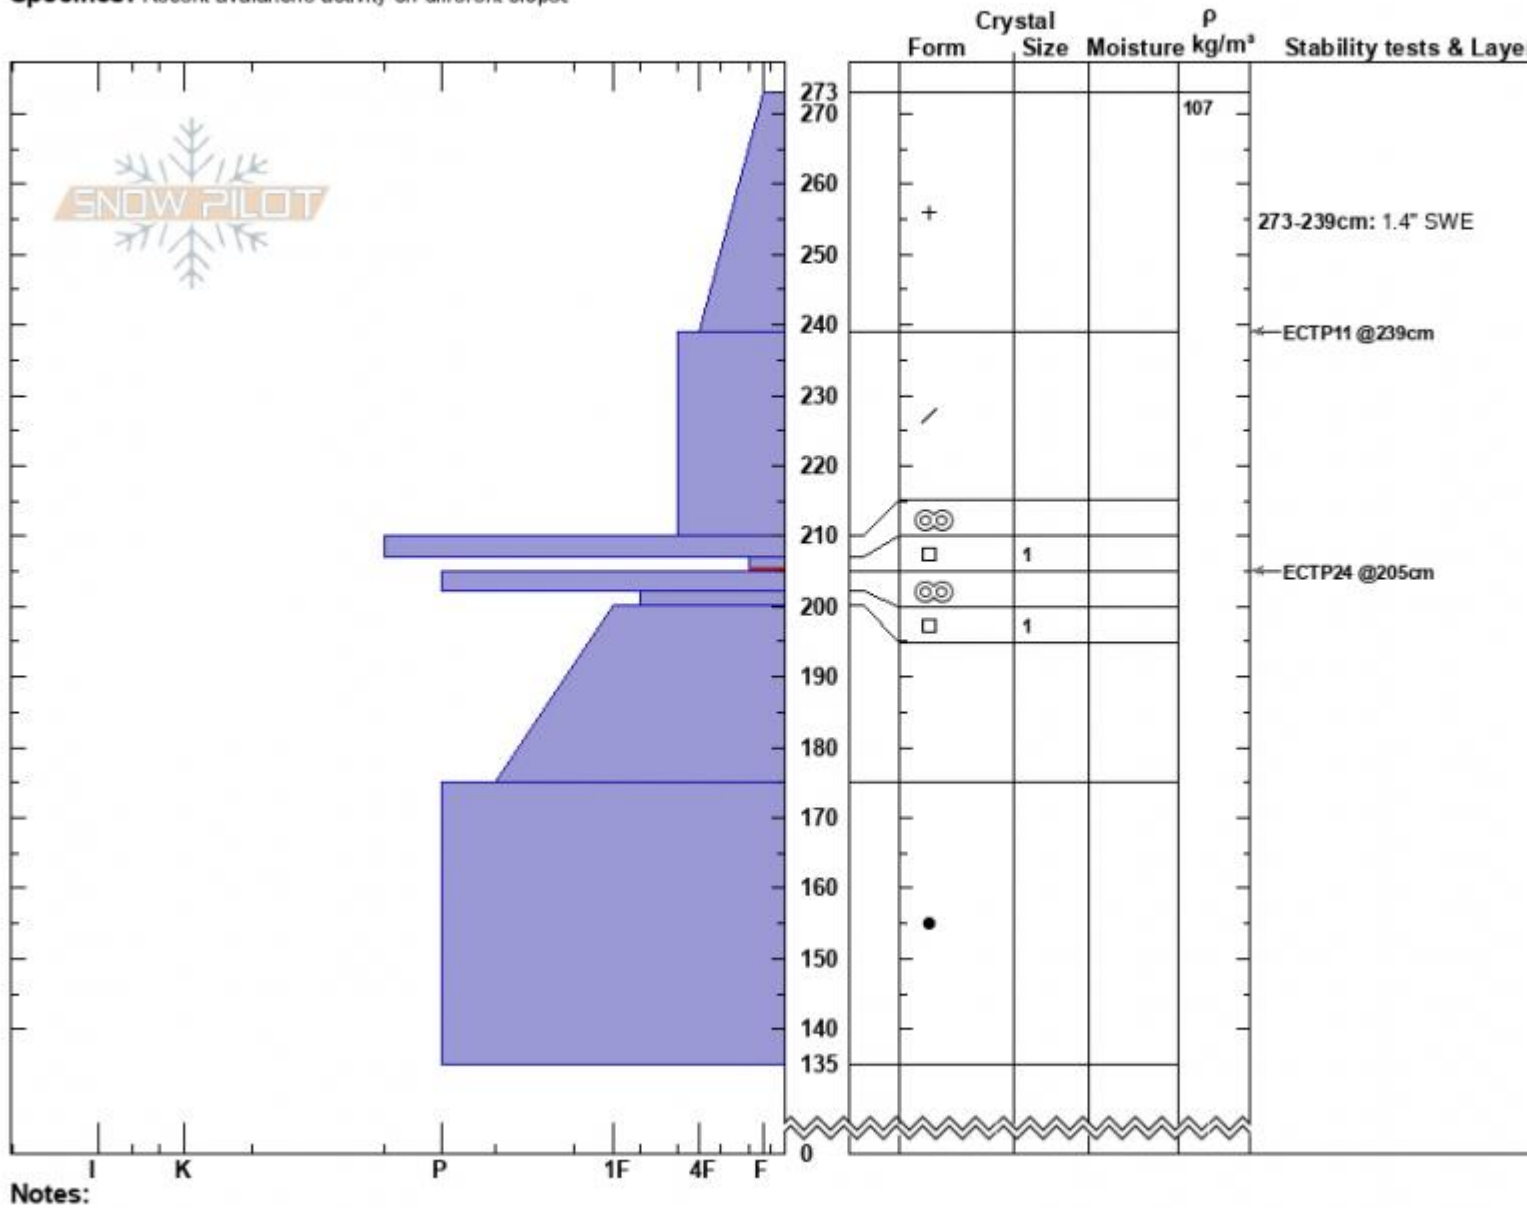

Wilderness Boundary
 Madison Range-S
 MT
 Elevation: 8850 ft
 Aspect: 245°
 Specifics: Recent avalanche activity on different slopes

Alex Haddad
 04/02/2023 - 12:21pm
 Co-ord: 44.97682N, -111.35953W
 Slope Angle: 30°
 Wind Loading: previous

Stability: Poor
 Air Temperature:
 Sky Cover:
 Precipitation: S-1
 Wind: SE Light Breeze

HS:273 Layer Notes:
 PF:45 273-239cm: 1.4" SWE
 207-205cm: Problematic layer

Advisory Region
 Southern Madison
 Longitude
 -111.36W
 Latitude
 44.87N
 Southern Madison, 2023-04-02