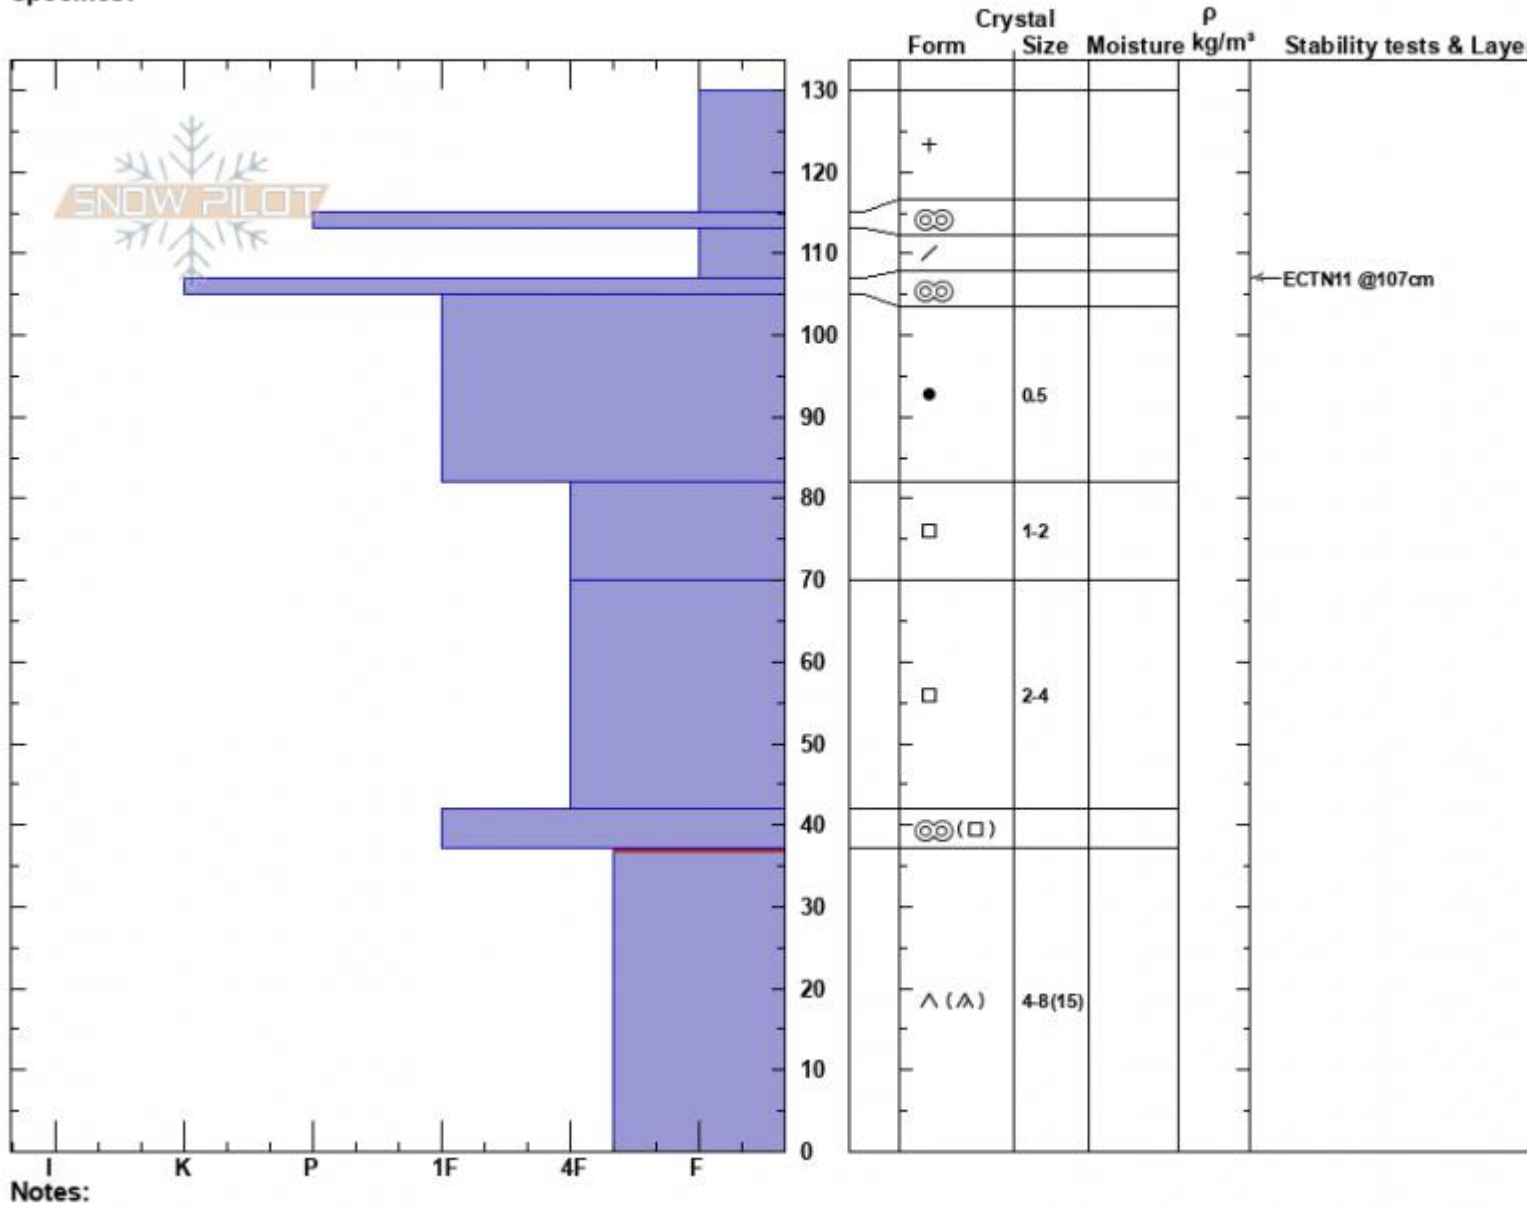

Marty's  
 Cooke City  
 MT  
 Elevation: 9455 ft  
 Aspect: 210°  
 Specifics:

Dave Zinn  
 03/26/2023 - 1:45pm  
 Co-ord: 45.04185N, -109.94199W  
 Slope Angle: 28°  
 Wind Loading: no

Stability: Fair  
 Air Temperature:  
 Sky Cover: BKN  
 Precipitation: NO  
 Wind: Calm

HS:130    **Layer Notes:**  
 37-0cm: Problematic layer

Advisory Region  
 Cooke City  
 Longitude  
 -109.95W  
 Latitude  
 45.05N  
 Cooke City, 2023-03-28