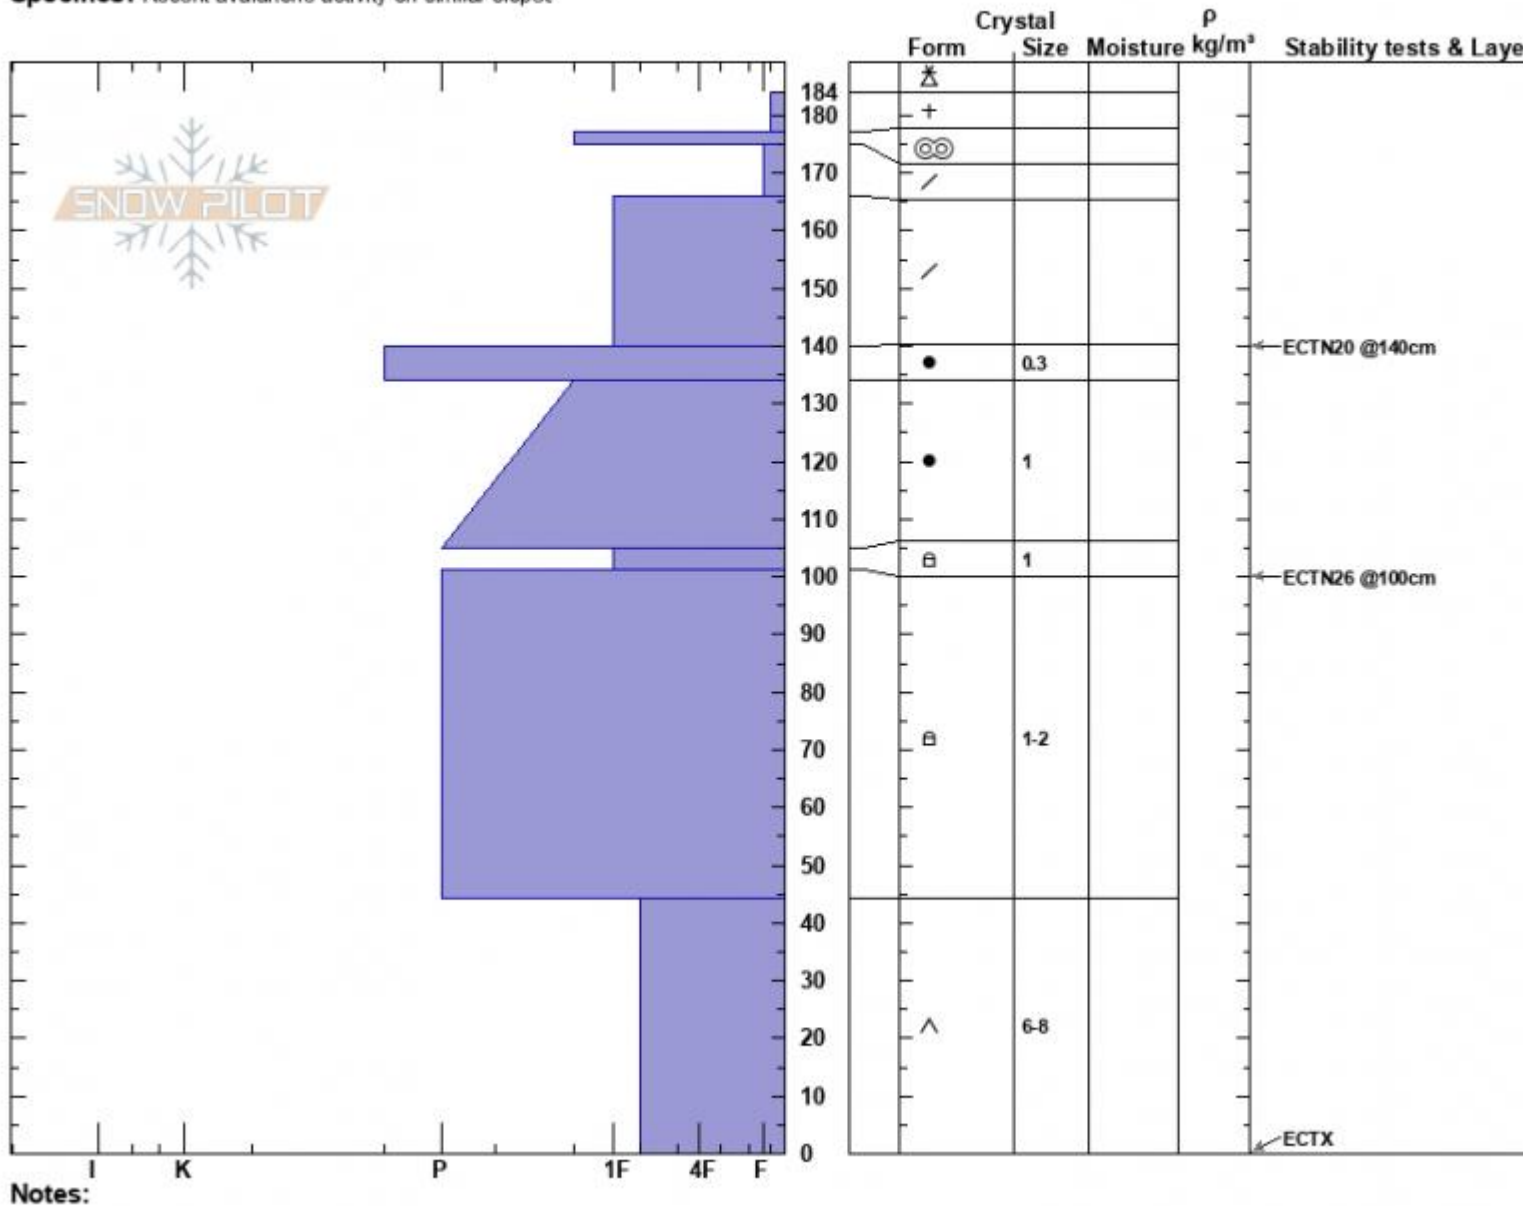

Mt Blackmore  
 Gallatin Range-N  
 MT  
 Elevation: 9830 ft  
 Aspect: 90°  
 Specifics: Recent avalanche activity on similar slopes

Alex Haddad  
 03/24/2023 - 11:54am  
 Co-ord: 45.44545N, -111.00187W  
 Slope Angle: 36°  
 Wind Loading: no

Stability: Poor  
 Air Temperature:  
 Sky Cover: OVC  
 Precipitation: S-1  
 Wind: NE Light Breeze

HS:184  
 PF:20  
 PS:10  
 Layer Notes:

Advisory Region  
 Northern Gallatin  
 Longitude  
 -111.00W  
 Latitude  
 45.44N  
 Northern Gallatin, 2023-03-24