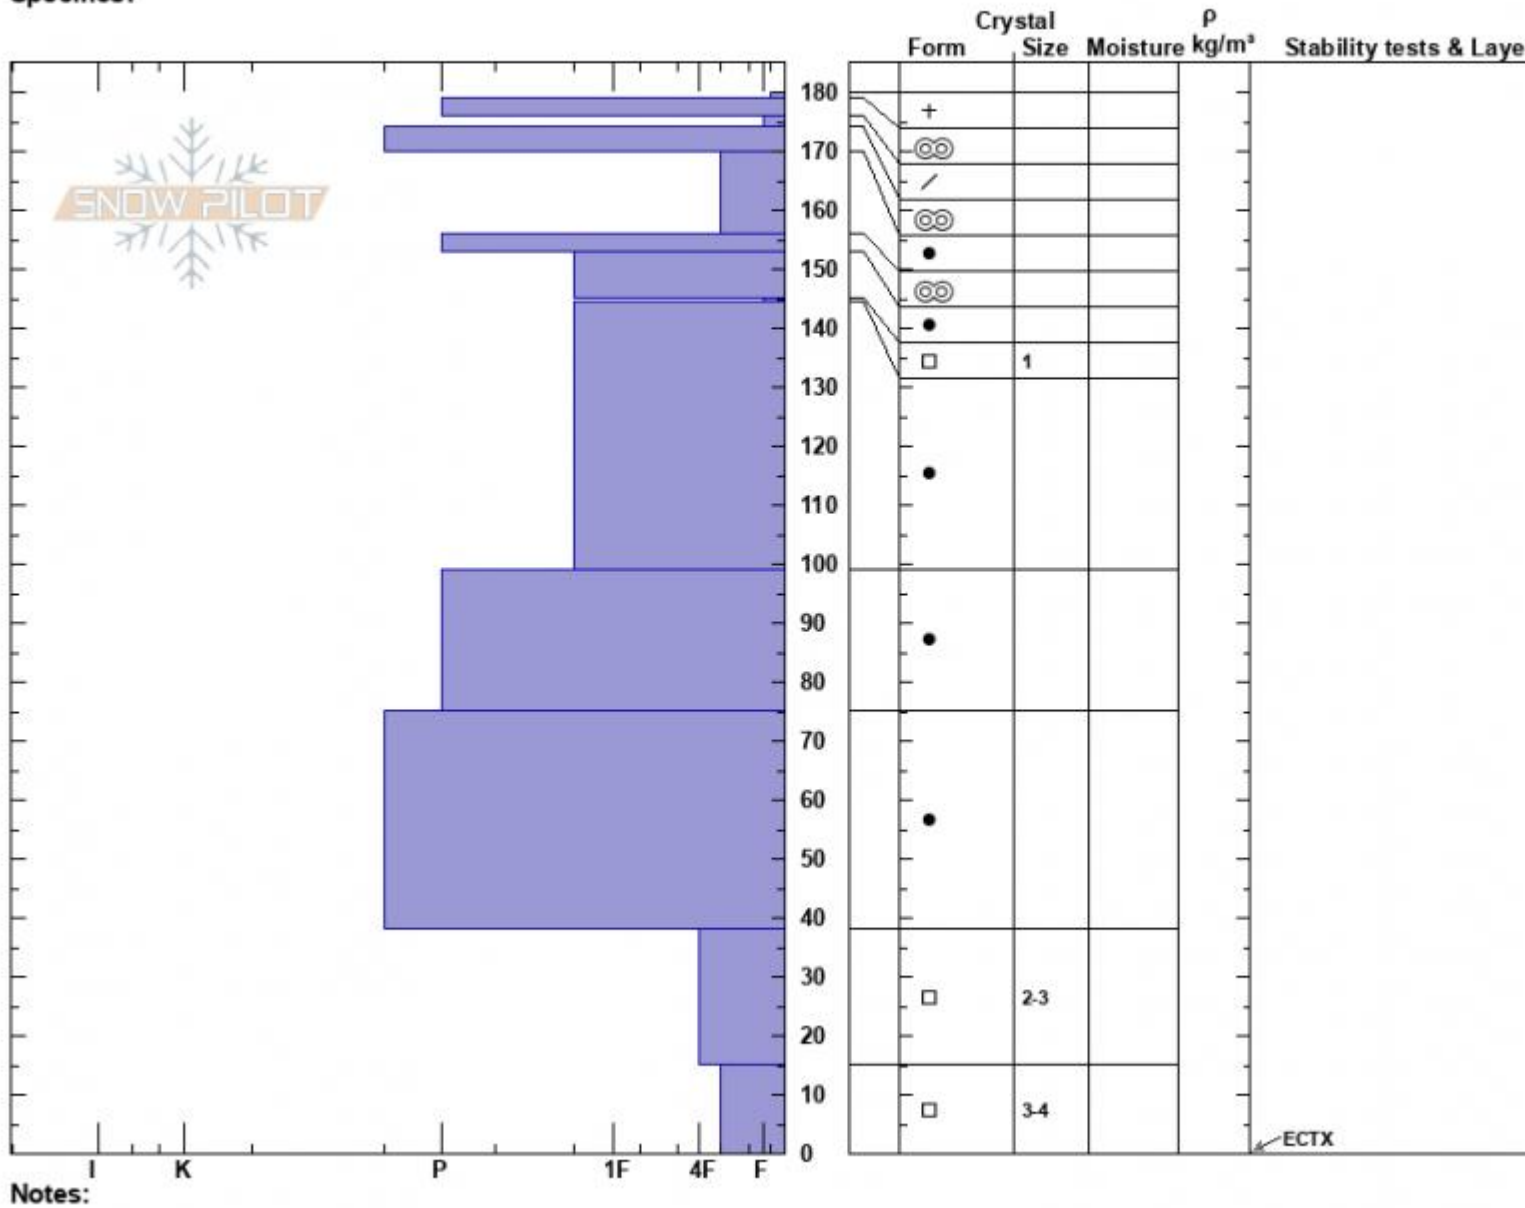

Throne South  
 Bridger Range  
 MT  
 Elevation: 8360 ft  
 Aspect: 191°  
 Specifics:

Alex Haddad  
 03/23/2023 - 11:36am  
 Co-ord: 45.88027N, -110.95219W  
 Slope Angle: 25°  
 Wind Loading: no

Stability: Good  
 Air Temperature:  
 Sky Cover: CLR  
 Precipitation: NO  
 Wind: S Calm

HS:180  
 PF:5  
 PS:25  
 Layer Notes: 145-144.5cm: Problematic layer

PS: 5, PF: 25

Advisory Region  
 Bridger Range  
 Longitude  
 -110.95W  
 Latitude  
 45.88N

Bridger Range, 2023-03-23