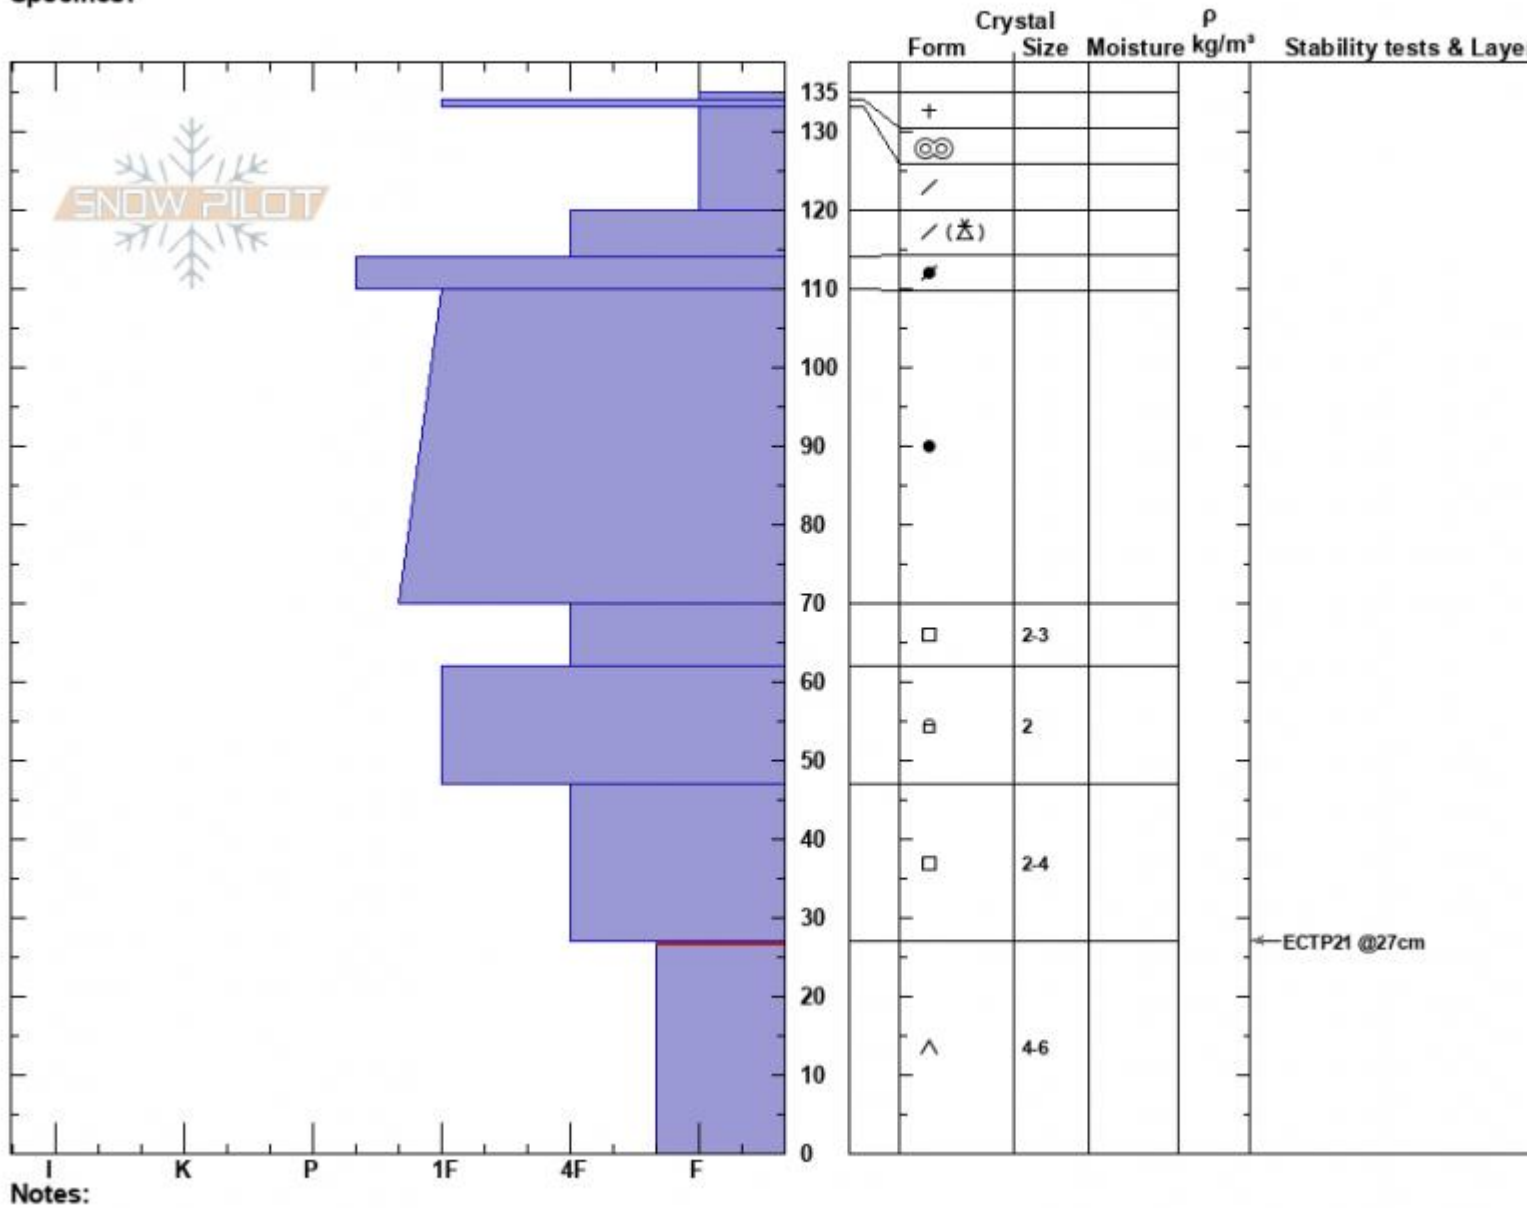

Ainger Entrance
 Bridger Range
 MT
 Elevation: 8000 ft
 Aspect: 100°
 Specifics:

Dave Zinn
 03/20/2023 - 12:00pm
 Co-ord: 45.92531N, -110.97154W
 Slope Angle: 25°
 Wind Loading: no

Stability: Good
 Air Temperature:
 Sky Cover: OVC
 Precipitation: S-1
 Wind: S Light Breeze

HS:135
 PF:30 27-0cm: Problematic layer
 PS:20

Notes:
 Advisory Region
 Bridger Range
 Longitude
 -110.98W
 Latitude
 45.92N
 Bridger Range, 2023-03-23