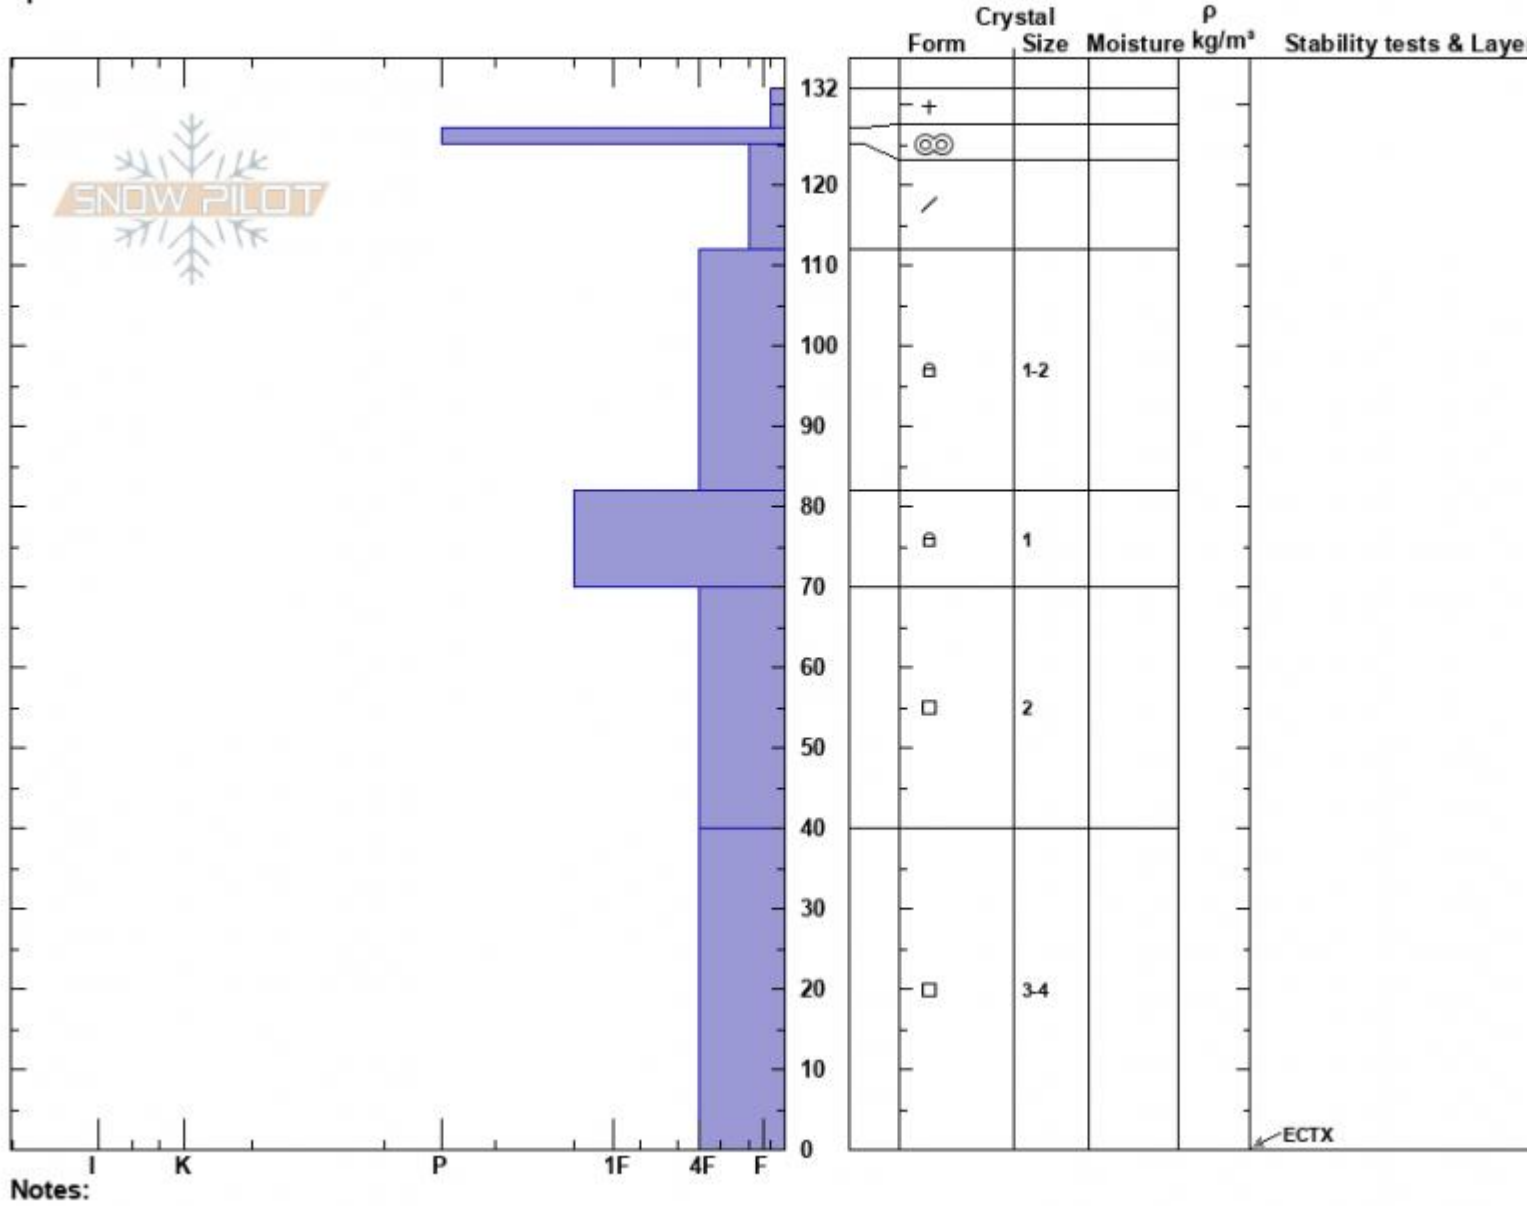

Bear Creek  
 Madison Range-N  
 MT  
 Elevation: 9460 ft  
 Aspect: 95°  
 Specifics:

Alex Haddad  
 03/21/2023 - 12:37pm  
 Co-ord: 45.18497N, -111.46707W  
 Slope Angle: 28°  
 Wind Loading: no

Stability: Fair  
 Air Temperature:  
 Sky Cover: SCT  
 Precipitation: S-1  
 Wind: Calm

HS:132 Layer Notes:  
 PF:30

Advisory Region  
 Northern Madison  
 Longitude  
 -111.38W  
 Latitude  
 45.17N  
 Northern Madison, 2023-03-21