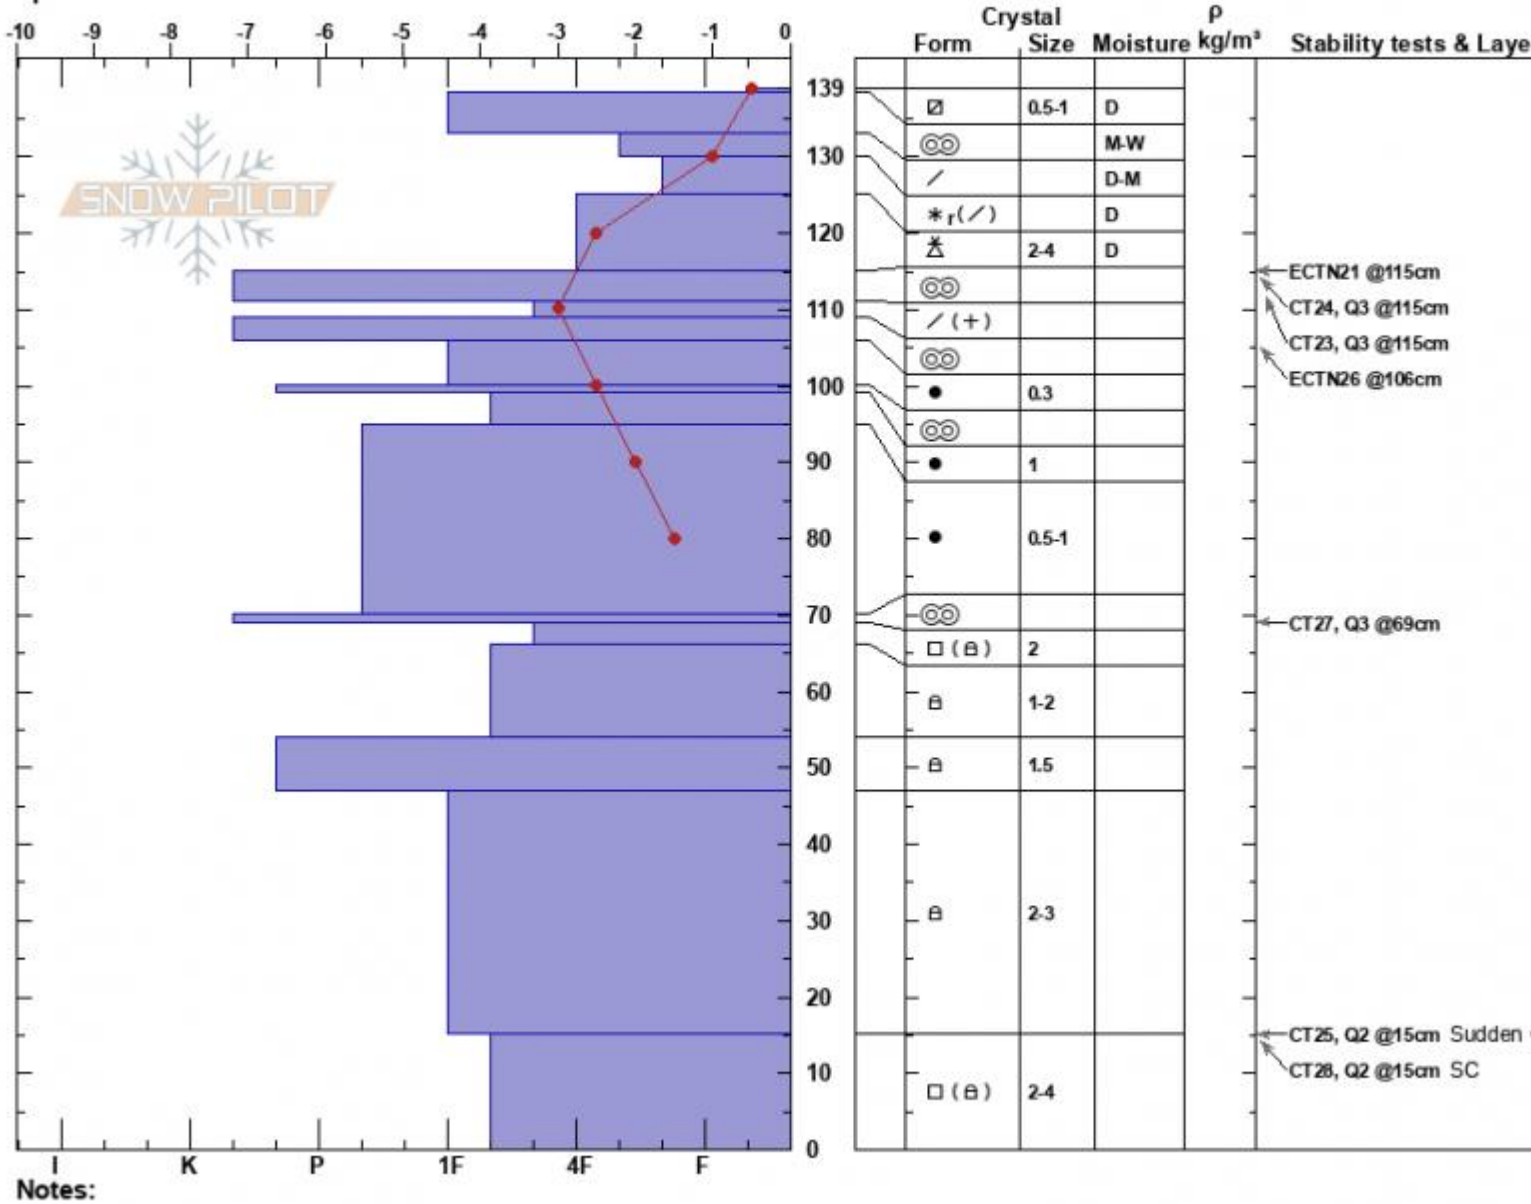

Texas Meadow, low SE  
 Bridger Range  
 MT  
 Elevation: 7622 ft  
 Aspect: 125°  
 Specifics:

Alex Marienthal  
 03/18/2023 - 3:00pm  
 Co-ord: 45.83964N, -110.93243W  
 Slope Angle: 27°  
 Wind Loading: no

Stability: Good  
 Air Temperature:  
 Sky Cover: CLR  
 Precipitation: NO  
 Wind: S Light Breeze

HS:139 Layer Notes:  
 47-15cm:Problematic layer

Notes:  
 Advisory Region  
 Bridger Range  
 Longitude  
 -110.93W  
 Latitude  
 45.84N  
 Bridger Range, 2023-03-18