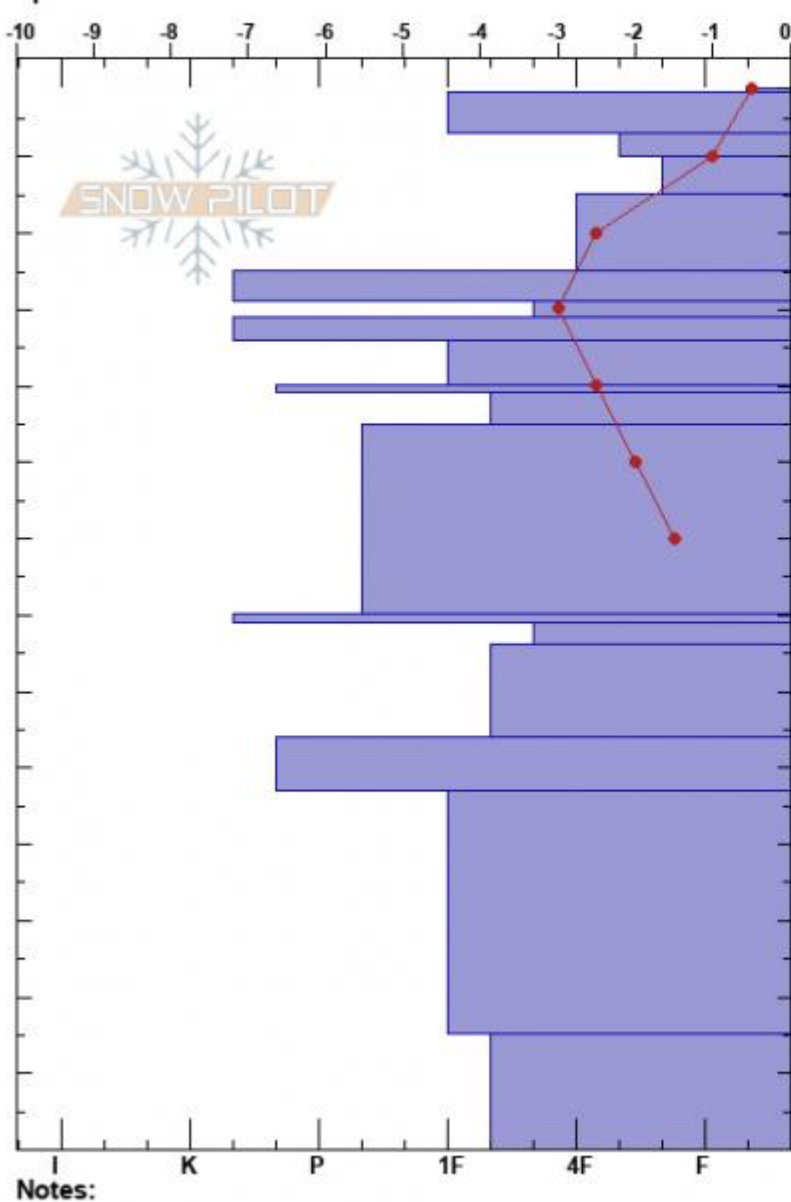

Texas Meadow, low SE
 Bridger Range
 MT
 Elevation: 7622 ft
 Aspect: 125°
 Specifics:

Alex Marienthal
 03/18/2023 - 3:00pm
 Co-ord: 45.83964N, -110.93243W
 Slope Angle: 27°
 Wind Loading: no

Stability: Good
 Air Temperature:
 Sky Cover: CLR
 Precipitation: NO
 Wind: S Light Breeze

HS:139 Layer Notes:
 47-15cm:Problematic layer

Crystal Form	Crystal Size	Moisture	kg/m³	Stability tests & Layer
☐	0.5-1	D		
☉☉		M-W		
/		D-M		
*r(/)		D		
⚡	2-4	D		
☉☉				← ECTN21 @115cm
/ (+)				← CT24, Q3 @115cm
☉☉				← CT23, Q3 @115cm
•	0.3			← ECTN26 @106cm
☉☉				
•	1			
•	0.5-1			
☉☉				← CT27, Q3 @69cm
☐ (⊖)	2			
⊖	1-2			
⊖	1.5			
⊖	2-3			
☐ (⊖)	2.4			← CT25, Q2 @15cm Sudden ← CT28, Q2 @15cm SC

Notes:
 Advisory Region
 Bridger Range
 Longitude
 -110.93W
 Latitude
 45.84N
 Bridger Range, 2023-03-18