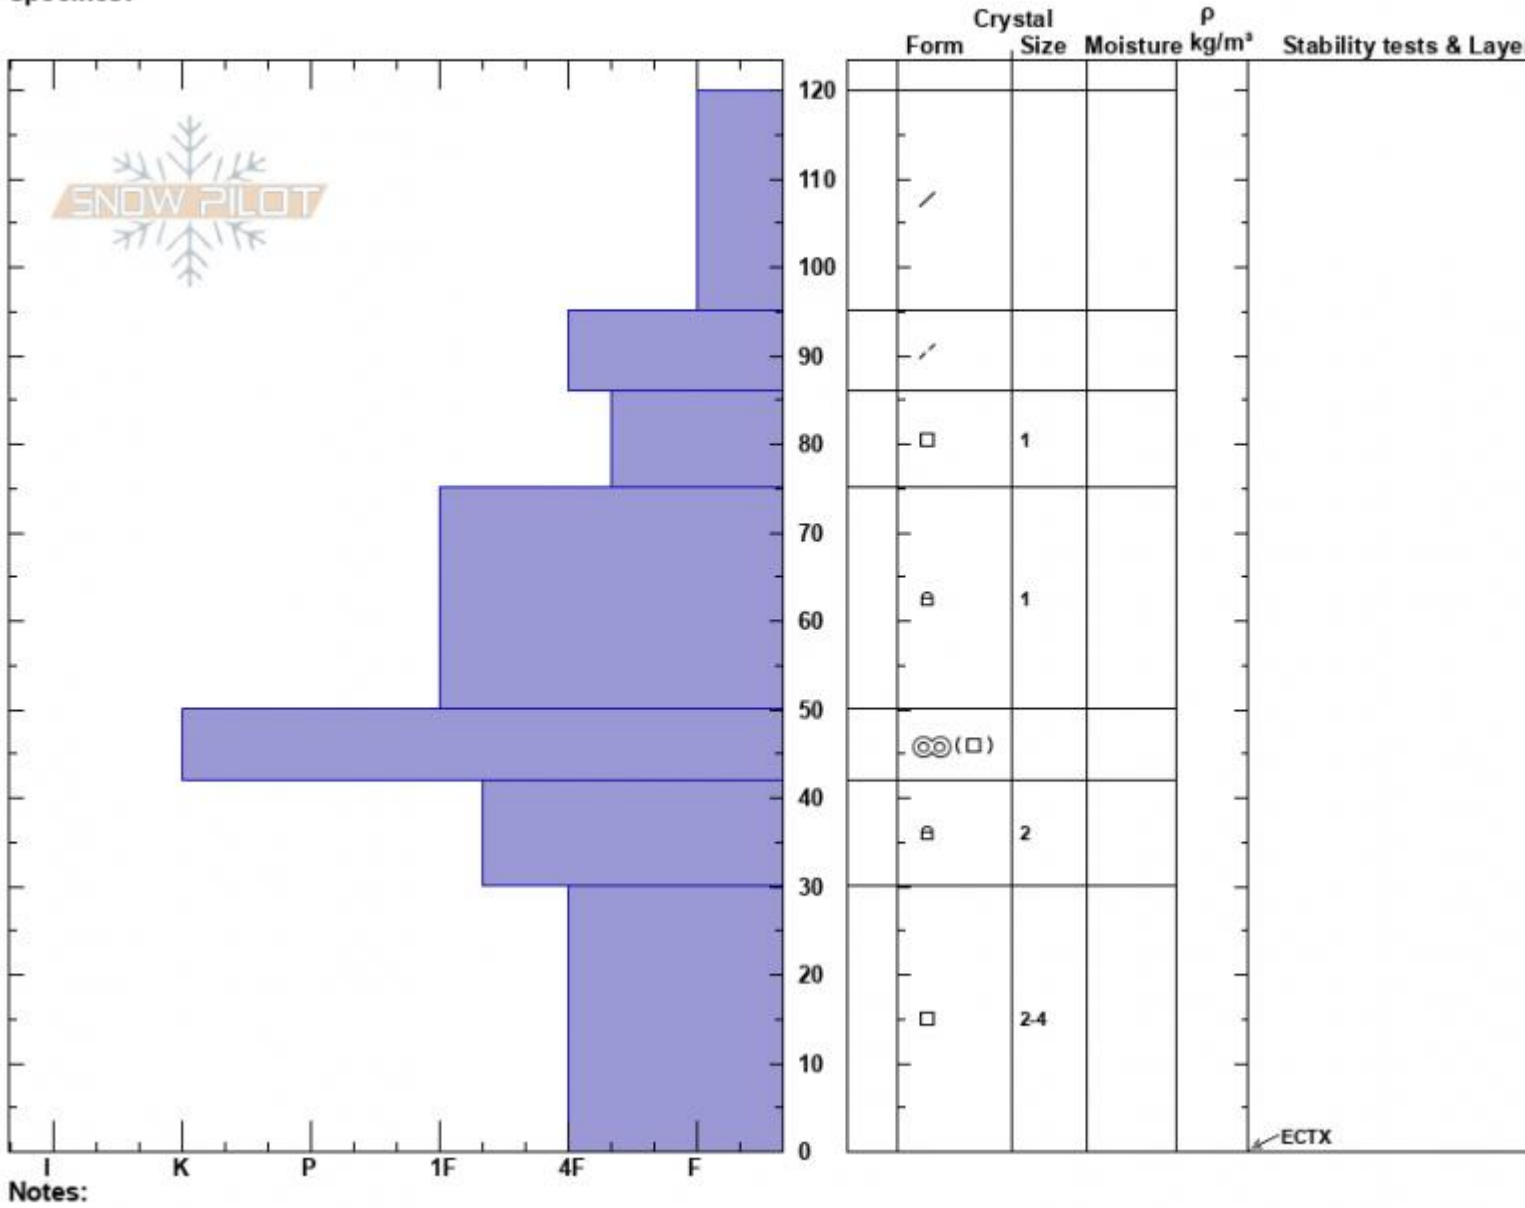

Throne, high north  
 Bridger Range  
 MT  
 Elevation: 8345 ft  
 Aspect: 330°  
 Specifics:

Alex Marienthal  
 03/09/2023 - 12:04pm  
 Co-ord: 45.88264N, -110.95239W  
 Slope Angle: 23°  
 Wind Loading:

Stability: Fair  
 Air Temperature:  
 Sky Cover: SCT  
 Precipitation: NO  
 Wind: Calm

HS:120 Layer Notes:  
 120-95cm: Problematic layer

Advisory Region  
 Bridger Range  
 Longitude  
 -110.95W  
 Latitude  
 45.88N  
 Bridger Range, 2023-03-10