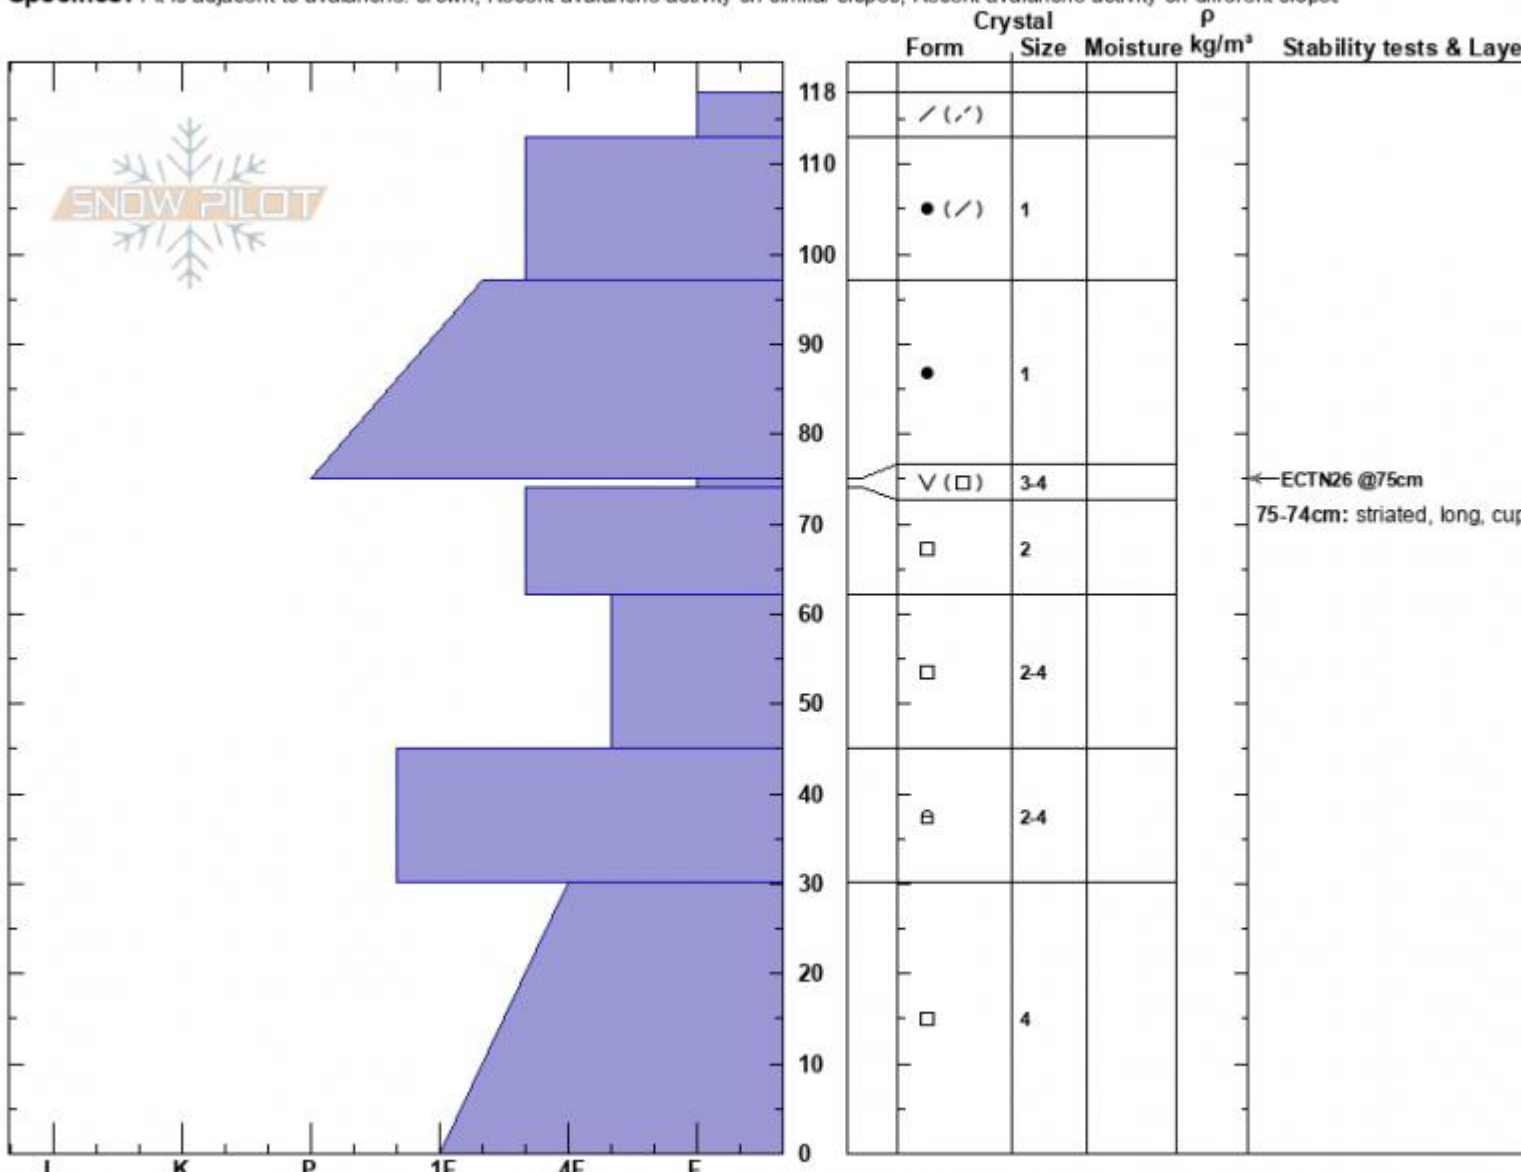

CrownButte AMu-R3-D2
 Cooke City
 MT
 Elevation: 9635 ft
 Aspect: 250°
 Specifics: Pit is adjacent to avalanche: crown; Recent avalanche activity on similar slopes; Recent avalanche activity on different slopes

Alex Marienthal
 03/12/2023 - 4:10pm
 Co-ord: 45.05207N, -109.96487W
 Slope Angle: 35°
 Wind Loading: previous

Stability: Poor
 Air Temperature:
 Sky Cover: CLR
 Precipitation: NO
 Wind: Calm

HS:118 Layer Notes:
 75-74cm: striated, long, cupped
 75-74cm: Problematic layer

Notes: Dug at the crown of snowmobile triggered slide from previous day (3/11/23). HS-AMu-R3-D2-O. 30-100cm deep. 150' wide x150' vertical.

Advisory Region
 Cooke City
 Longitude
 -109.94W
 Latitude
 45.02N
 Cooke City, 2023-03-13