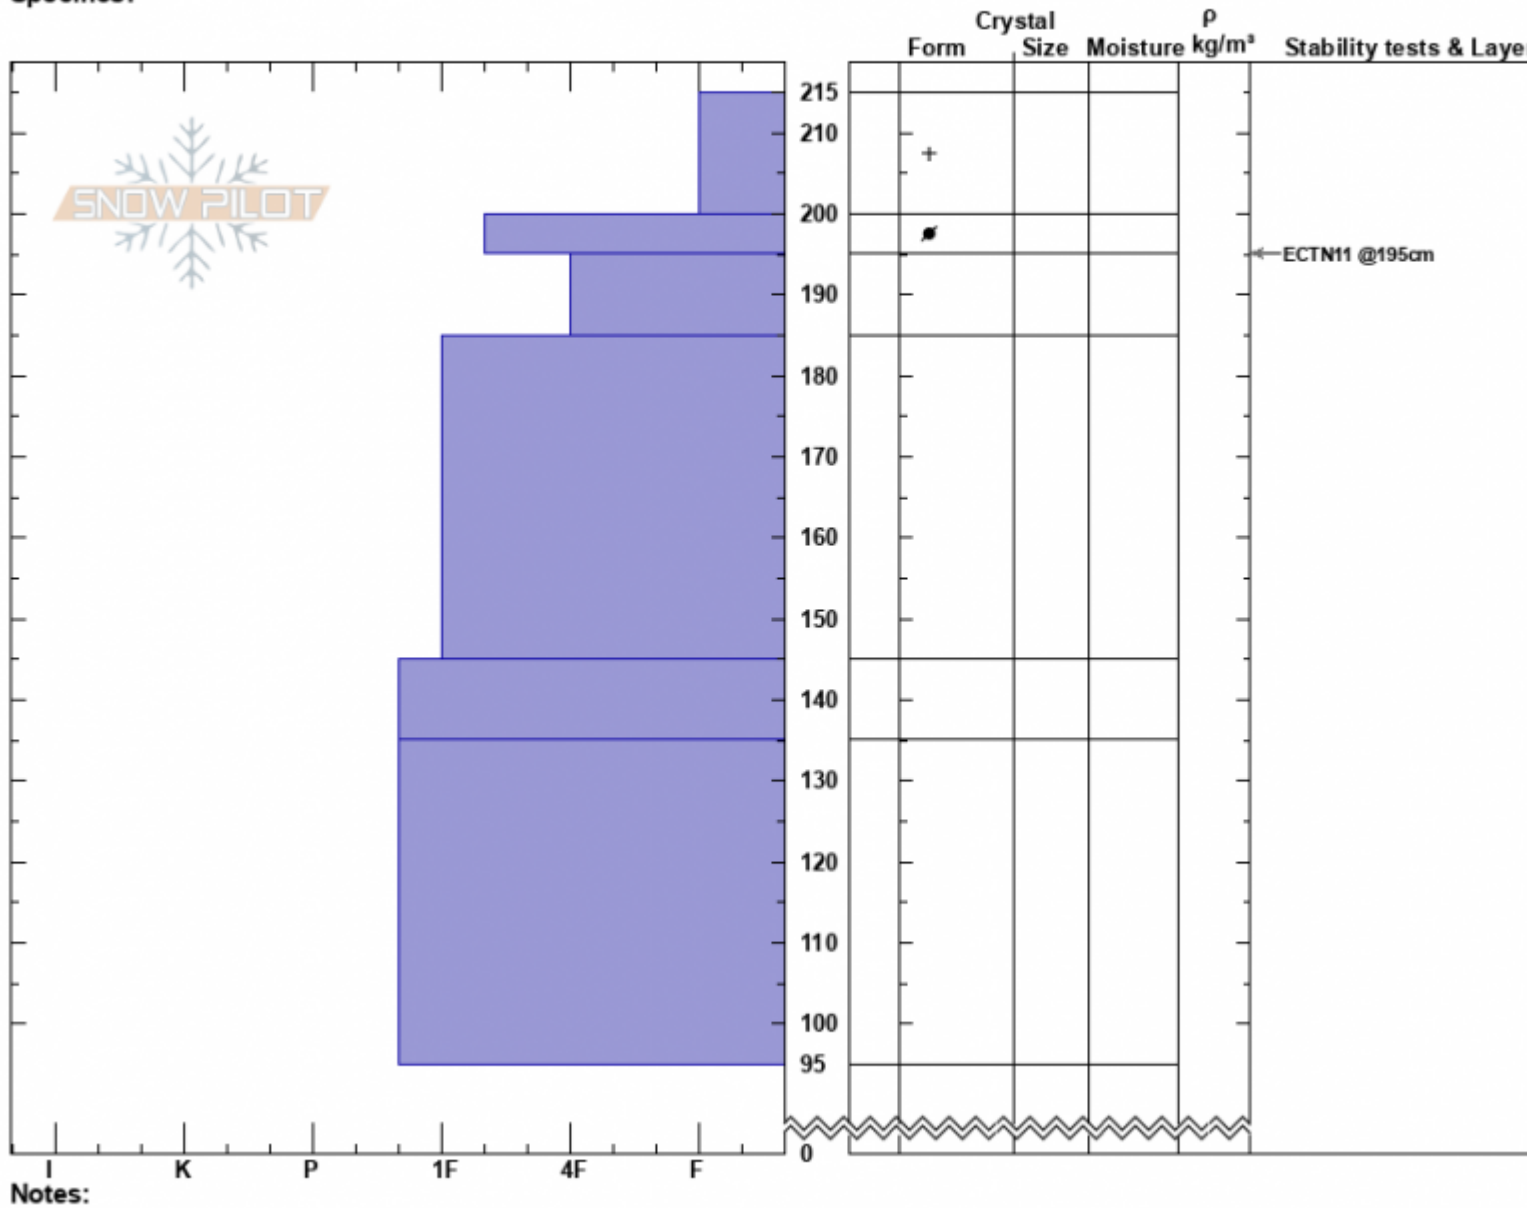

Mt. Blackmore
 Gallatin Range-N
 MT
 Elevation: 9400 ft
 Aspect: 100°
 Specifics:

Doug Chabot-Admin
 03/02/2023 - 11:50am
 Co-ord: 45.44690N, -111.00028W
 Slope Angle: 35°
 Wind Loading:

Stability: Good
 Air Temperature: -6°C
 Sky Cover: OVC
 Precipitation: NO
 Wind: Calm

HS:215 Layer Notes:

Notes:
 Advisory Region
 Northern Gallatin
 Longitude
 -111.00W
 Latitude
 45.44N
 Northern Gallatin, 2023-03-02