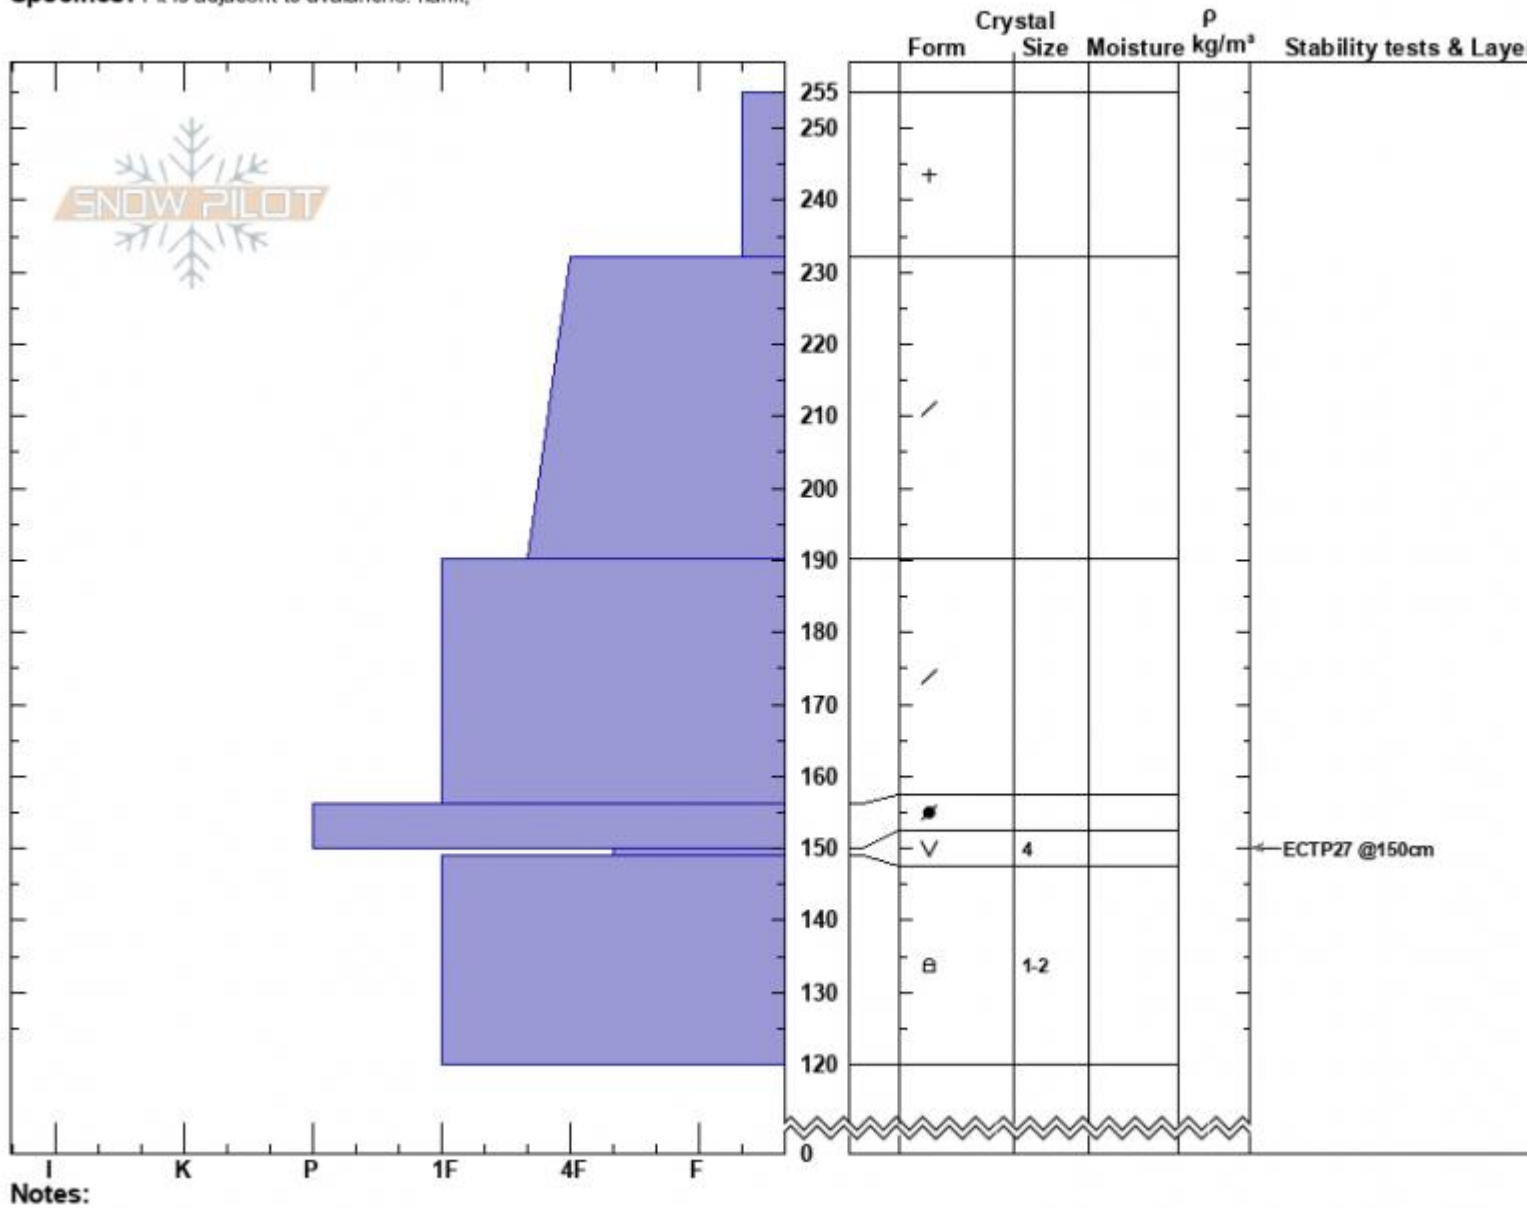

Sage Basin Avalanche  
 Madison Range-S  
 MT  
 Elevation: 9200 ft  
 Aspect: 19°  
 Specifics: Pit is adjacent to avalanche: flank;

Dave Zinn  
 03/01/2023 - 11:15am  
 Co-ord: 44.95055N, -111.31178W  
 Slope Angle: 38°  
 Wind Loading: previous

Stability: Fair  
 Air Temperature:  
 Sky Cover: OVC  
 Precipitation: S-1  
 Wind: Calm

HS:255    **Layer Notes:**  
 150-149cm: Problematic layer

Advisory Region  
 Southern Madison  
 Longitude  
 -111.27W  
 Latitude  
 45.06N

**Avalanche Details:** [Natural Avalanche Sage Basin](#)  
 Southern Madison, 2023-03-01