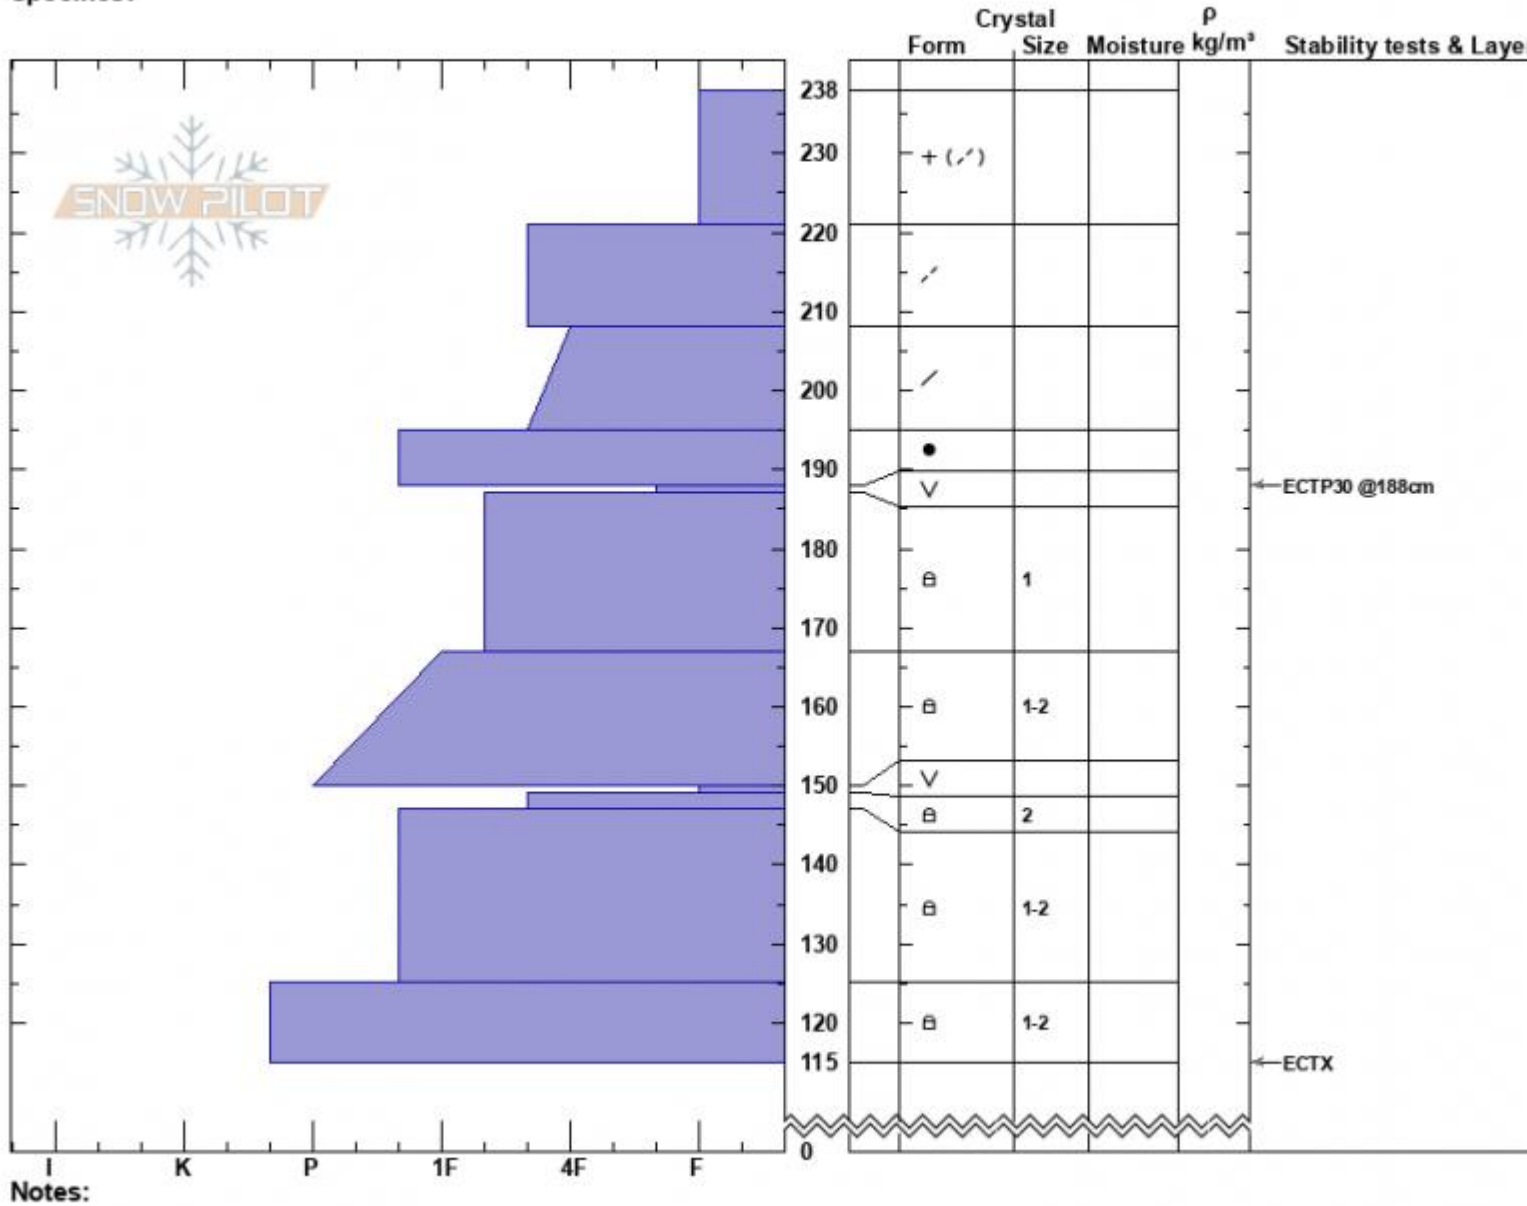

Independence Peak
 Beartooths
 MT
 Elevation: 9815 ft
 Aspect: 120°
 Specifics:

Alex Marienthal
 02/24/2023 - 1:40pm
 Co-ord: 45.20864N, -110.22116W
 Slope Angle: 17°
 Wind Loading: yes

Stability: Fair
 Air Temperature:
 Sky Cover: BKN
 Precipitation: NO
 Wind: NE Strong

HS:238 Layer Notes:
 238-221cm: Problematic layer

Advisory Region
 Out of Advisory Area
 Out of Advisory Area, 2023-02-25