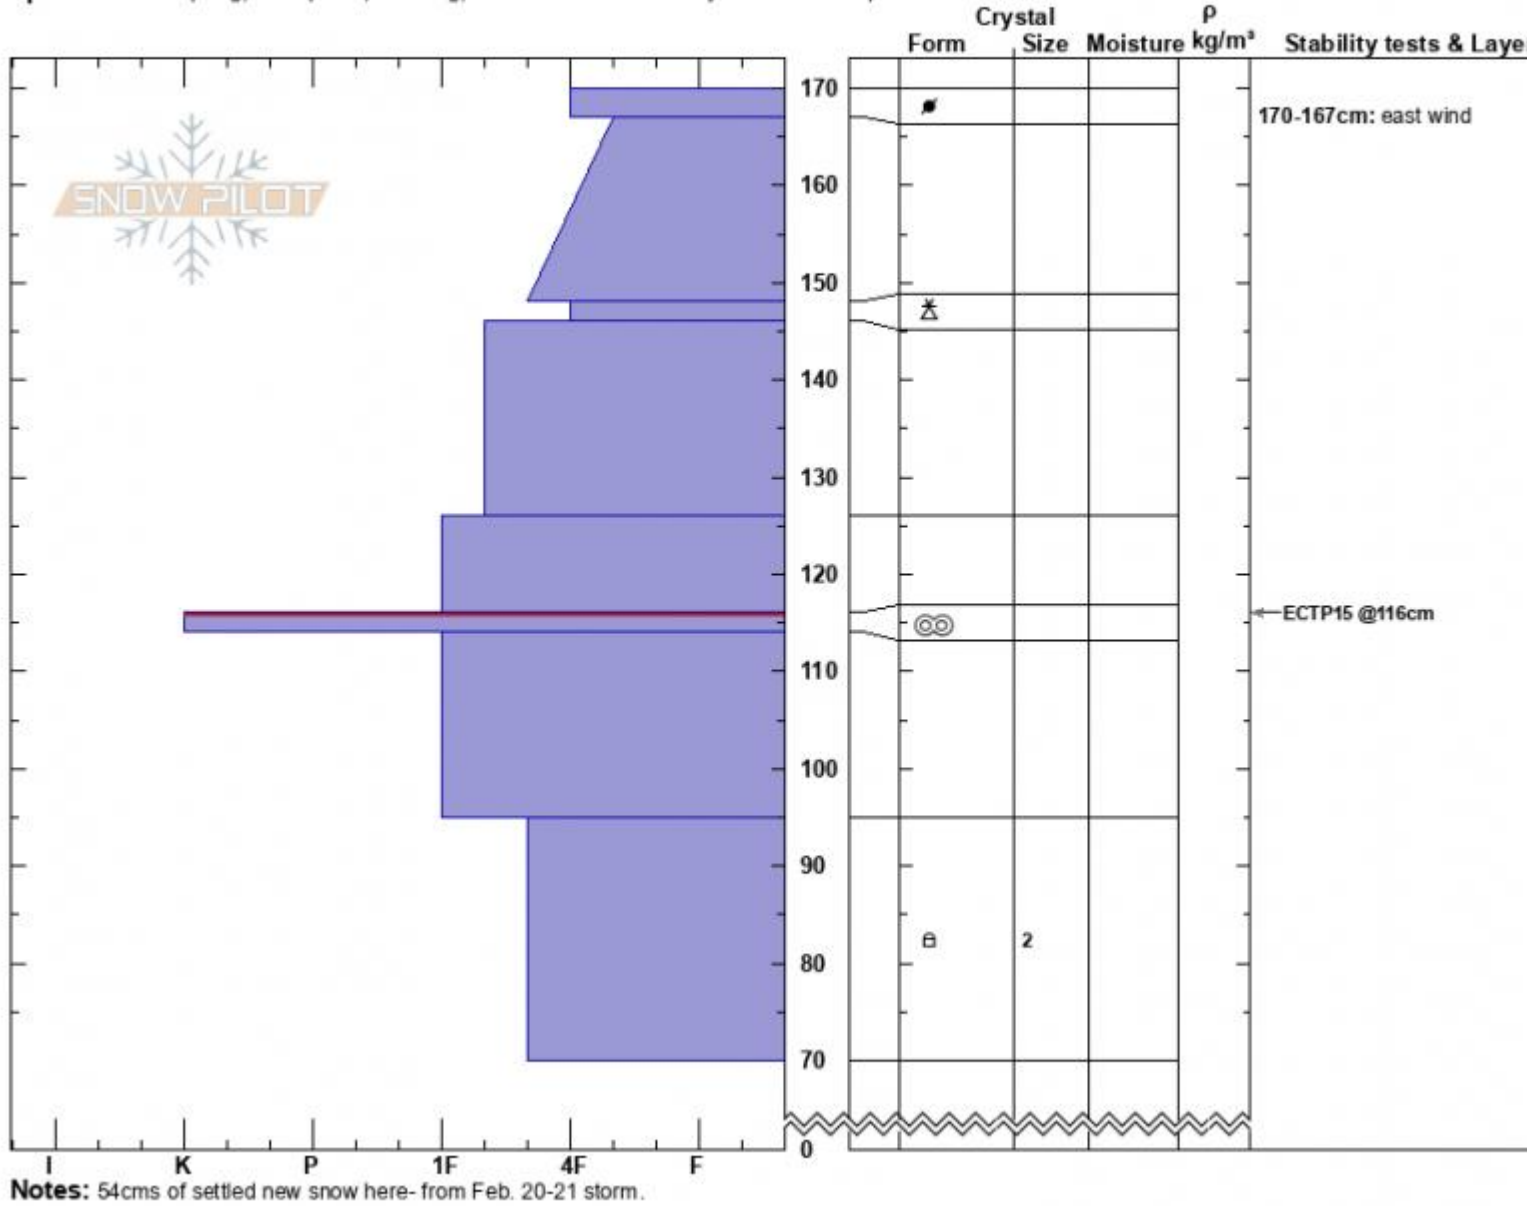

near Cooke City  
 Beartooths  
 MT  
 Elevation: 8520 ft  
 Aspect: 131°

Beau Fredlund  
 02/22/2023 - 11:00am  
 Co-ord: 45.00834N, -110.05807E  
 Slope Angle: 26°  
 Wind Loading:

Stability:  
 Air Temperature:  
 Sky Cover: OVC  
 Precipitation:  
 Wind: E Moderate

HS:170  
 Layer Notes:  
 170-167cm: east wind  
 116-114cm: Problematic layer

Specifics: Collapsing, widespread; Cracking; Recent avalanche activity on different slopes

Advisory Region  
 Cooke City  
 Longitude  
 -109.94W  
 Latitude  
 45.02N  
 Cooke City, 2023-02-22