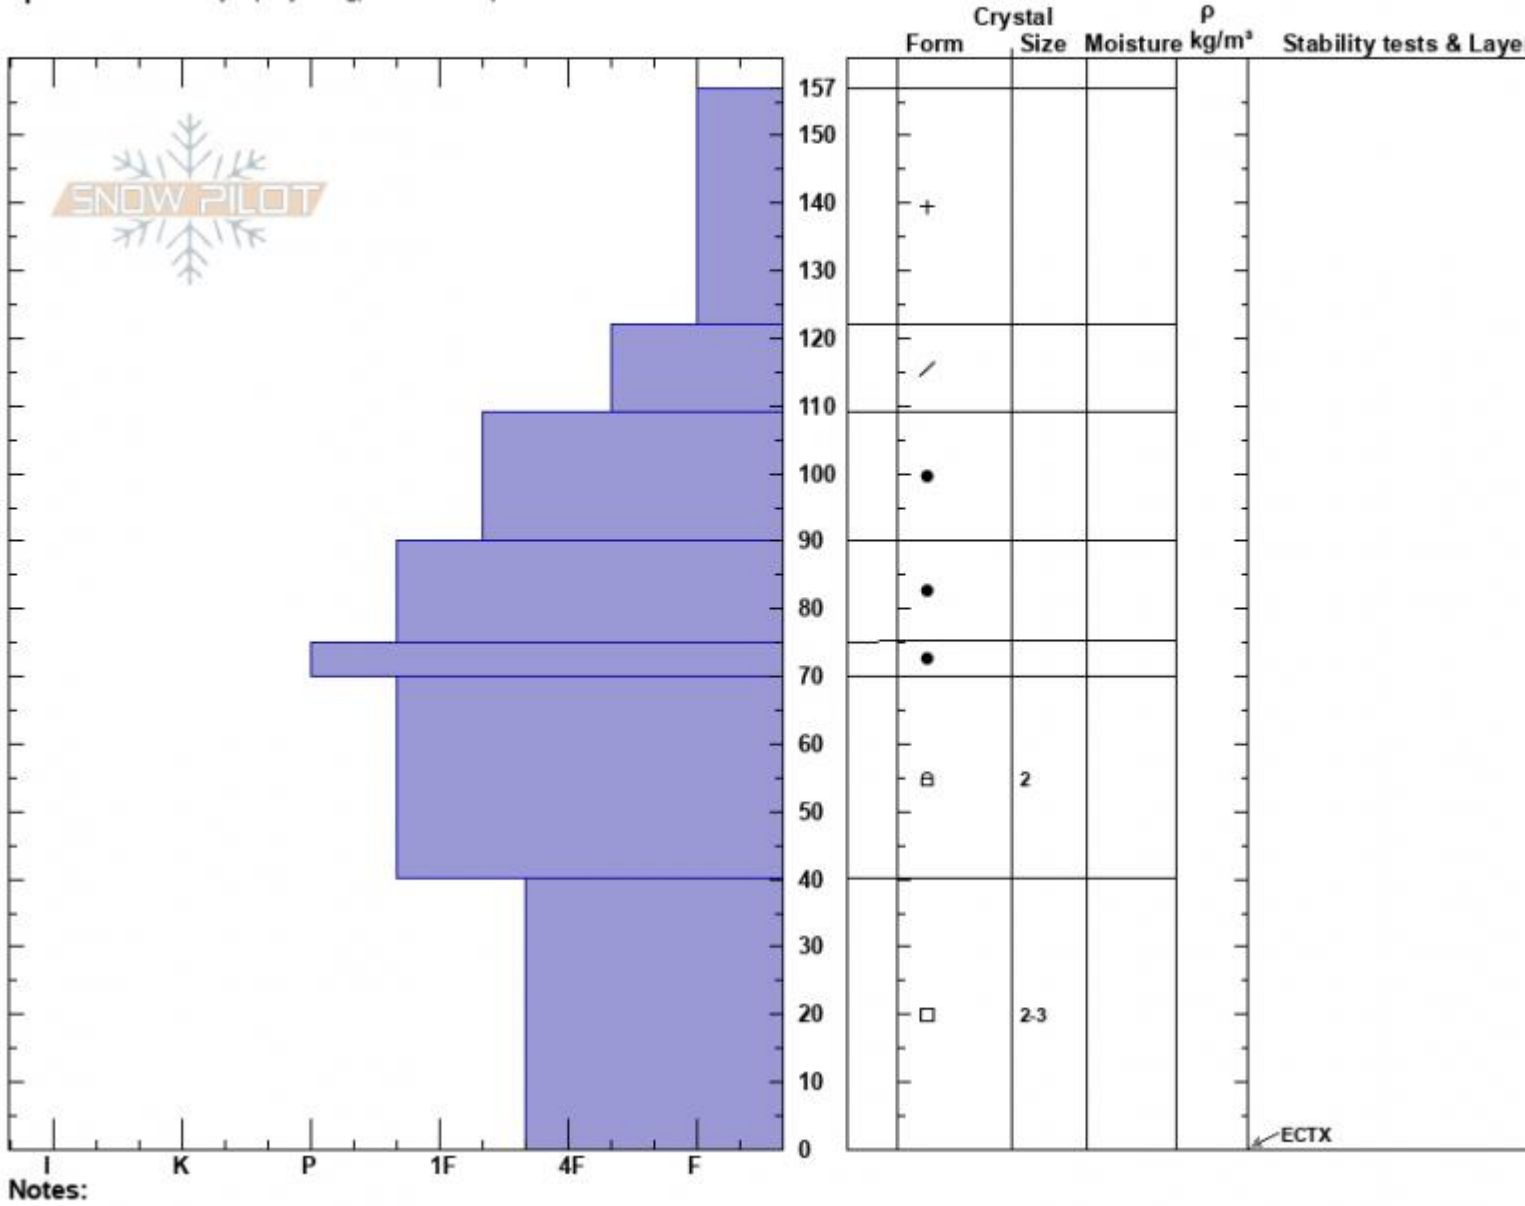

Throne (D.S.S.P.S.)
 Bridger Range
 MT
 Elevation: 7569 ft
 Aspect: 30°
 Specifics: Instability rapidly rising, We skied slope

Alex Marienthal
 02/19/2023 - 11:00am
 Co-ord: 45.87689N, -110.94562W
 Slope Angle: 10°
 Wind Loading:

Stability: Poor
 Air Temperature: -7.5°C
 Sky Cover: OVC
 Precipitation: S2
 Wind: SW Moderate
 HS:157
 PF:55 157-122cm:Problematic layer

Advisory Region
 Bridger Range
 Longitude
 -110.95W
 Latitude
 45.88N
 Bridger Range, 2023-02-19