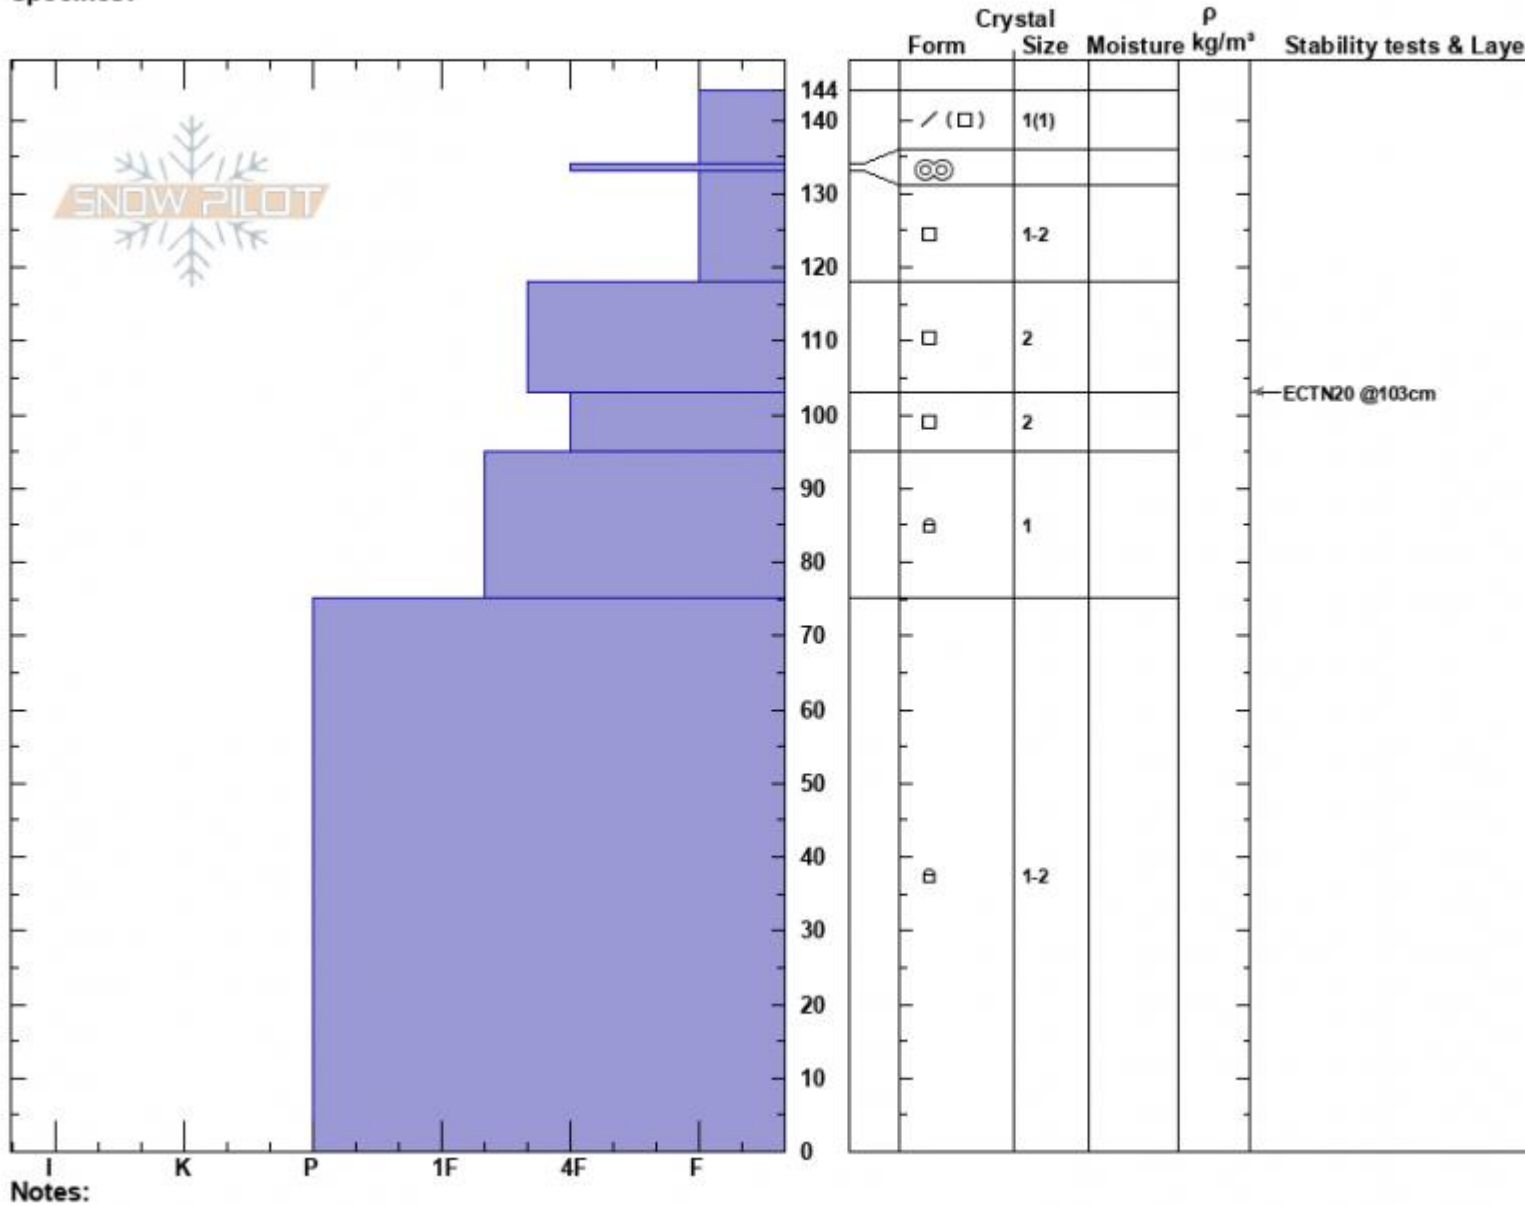

Airplane Bowl  
 Lionhead Range  
 MT  
 Elevation: 9333 ft  
 Aspect: 80°  
 Specifics:

Alex Marienthal  
 02/17/2023 - 12:09am  
 Co-ord: 44.72433N, -111.32342W  
 Slope Angle: 31°  
 Wind Loading: previous

Stability: Good  
 Air Temperature: -10.5°C  
 Sky Cover: SCT  
 Precipitation: NO  
 Wind: SW Light Breeze

HS:144  
 Layer Notes:  
 103-95cm: Problematic layer

Notes:  
 Advisory Region  
 Lionhead Range  
 Longitude  
 -111.32W  
 Latitude  
 44.71N  
 Lionhead Range, 2023-02-18