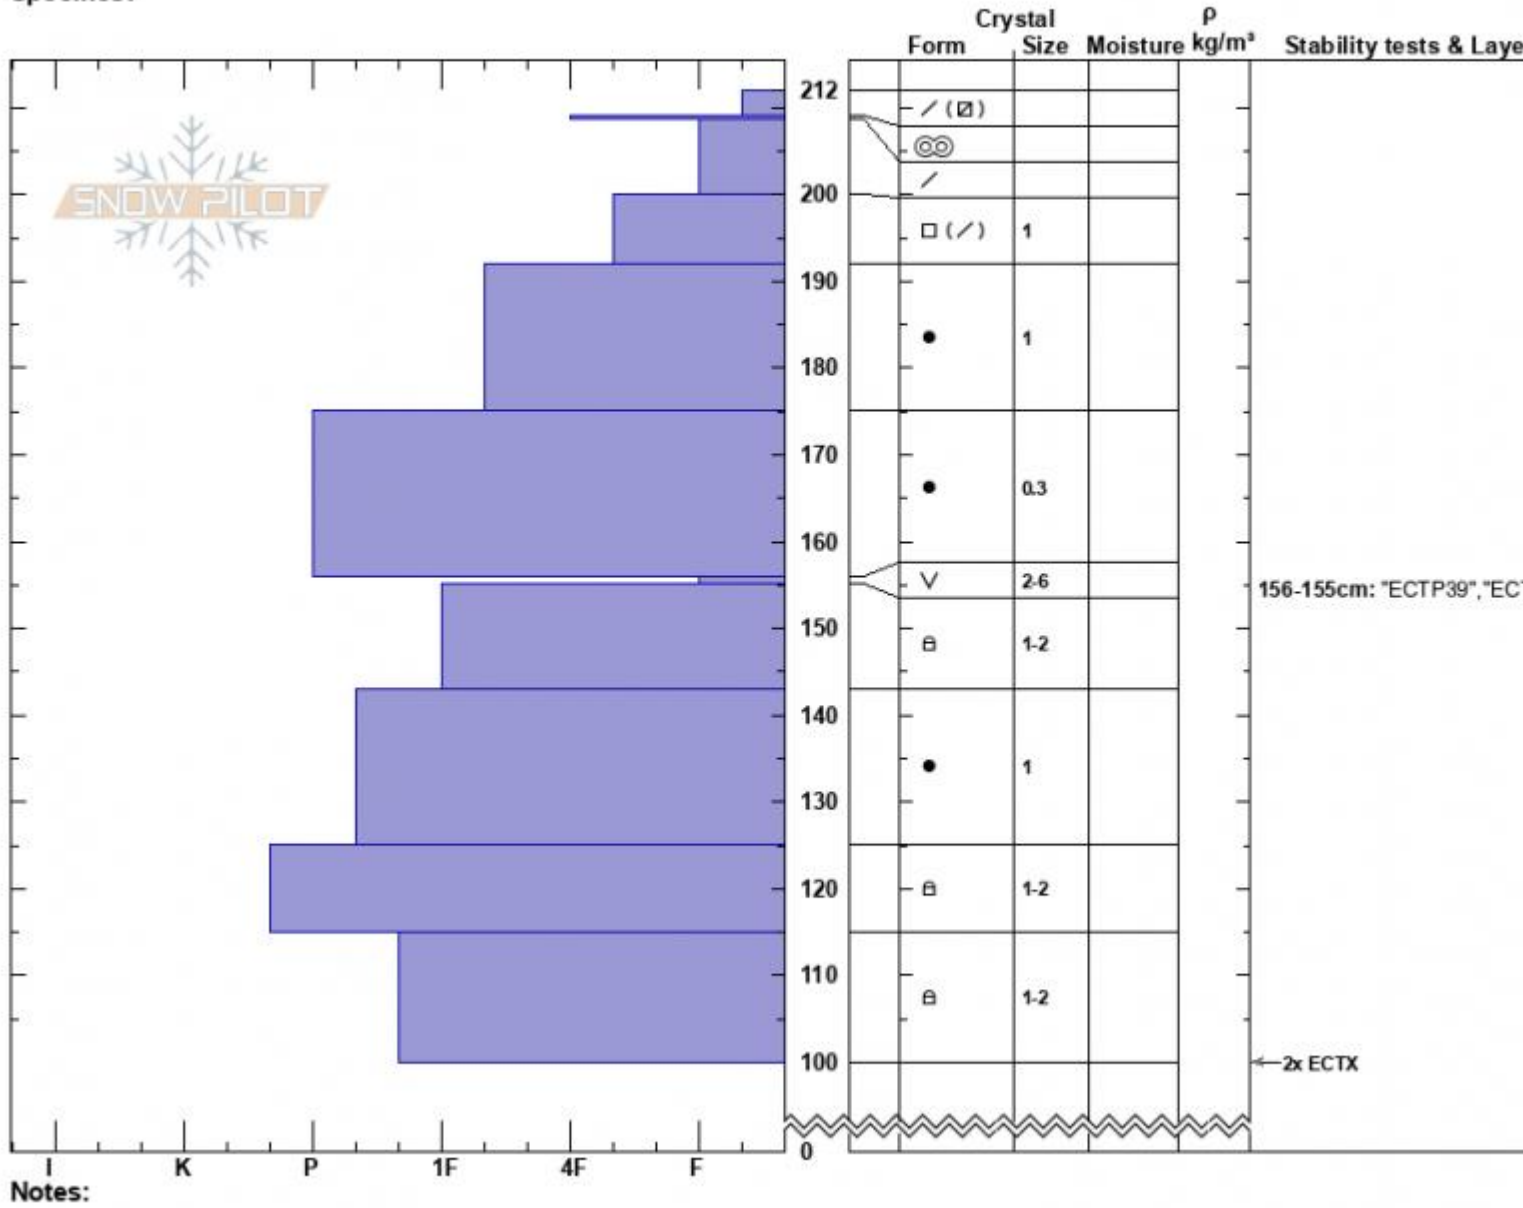

Bear Creek  
 Madison Range-N  
 MT  
 Elevation: 9520 ft  
 Aspect: 345°  
 Specifics:

Alex Marienthal  
 02/16/2023 - 12:30am  
 Co-ord: 45.18517N, -111.46799W  
 Slope Angle: 33°  
 Wind Loading: no

Stability: Good  
 Air Temperature:  
 Sky Cover: CLR  
 Precipitation: NO  
 Wind: Calm

HS:212 **Layer Notes:**  
 156-155cm: "ECTP39", "ECTN32"  
 156-155cm: Problematic layer

Advisory Region  
 Northern Madison  
 Longitude  
 -111.38W  
 Latitude  
 45.17N  
 Northern Madison, 2023-02-18