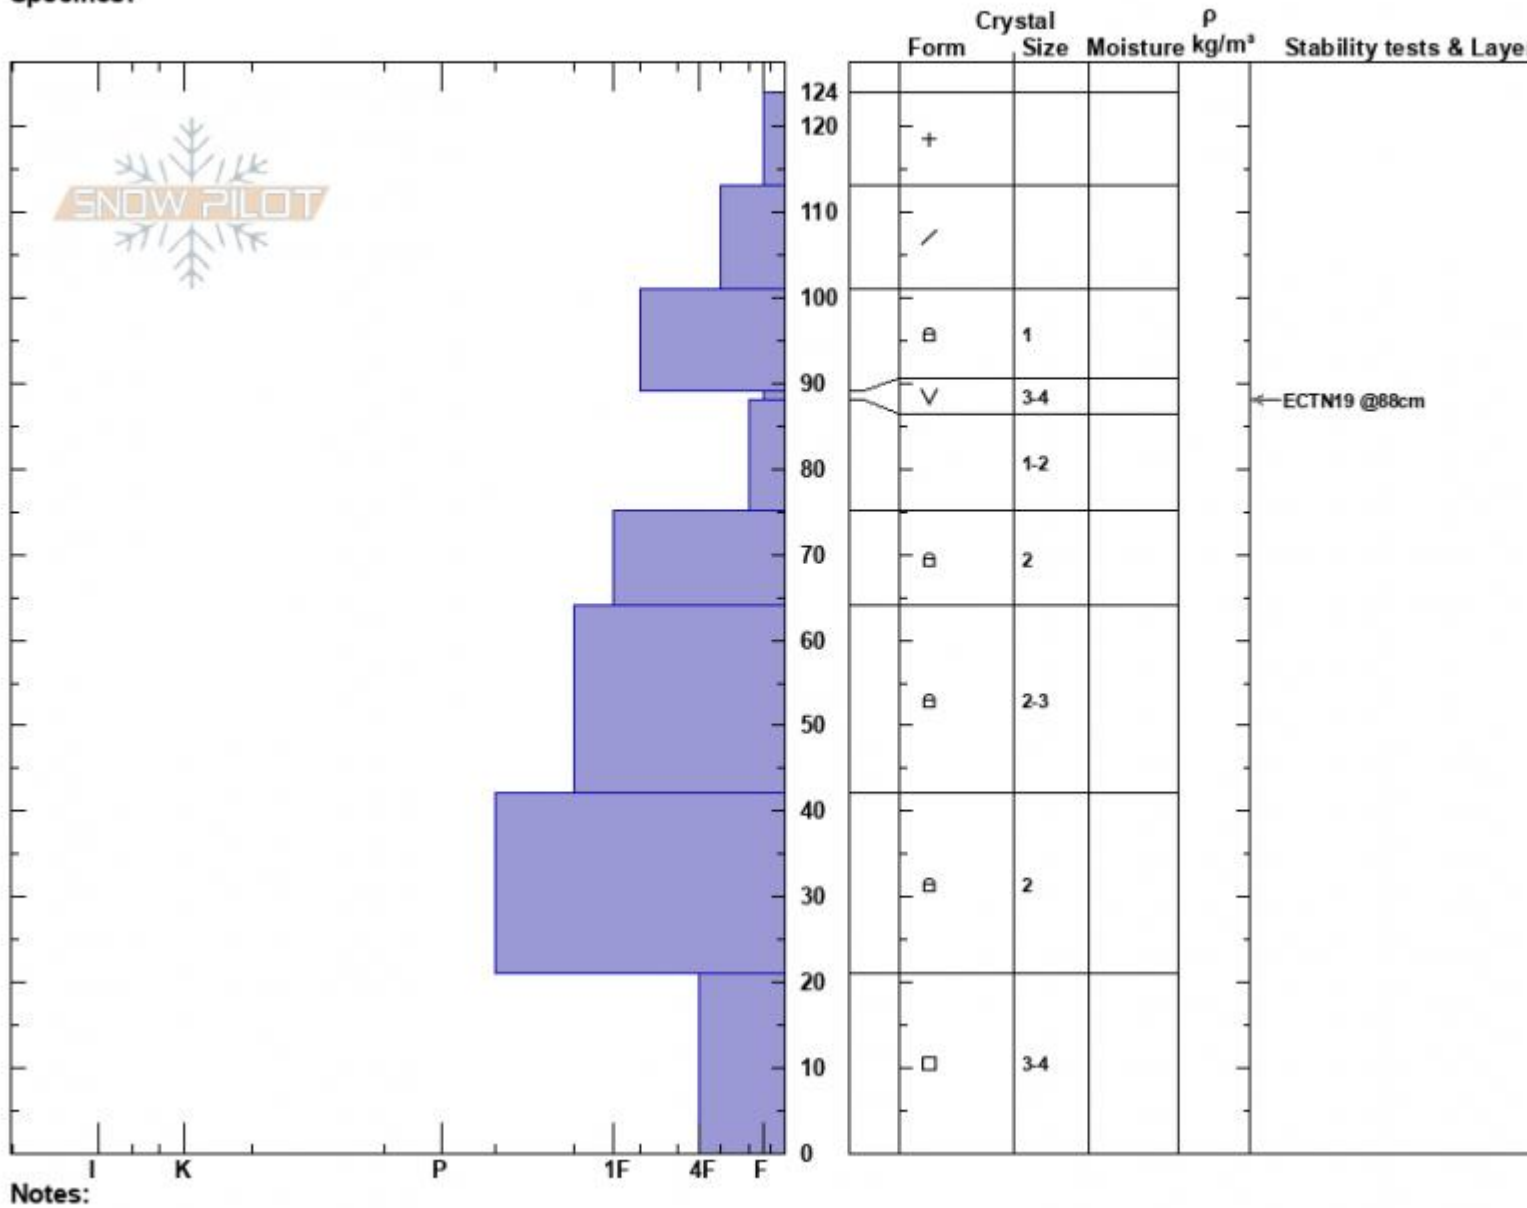

Bacon Rind Meadow
 Madison Range-S
 MT
 Elevation: 8840 ft
 Aspect: 81°
 Specifics:

Alex Haddad
 02/16/2023 - 12:16pm
 Co-ord: 44.96993N, -111.09609W
 Slope Angle: 11°
 Wind Loading: previous

Stability: Fair
 Air Temperature:
 Sky Cover: CLR
 Precipitation: NO
 Wind: E Light Breeze

HS:124
 PF:25
 PS:15
 Layer Notes:
 89-88cm:Problematic layer

Advisory Region
 Southern Madison
 Longitude
 -111.10W
 Latitude
 44.96N
 Southern Madison, 2023-02-16