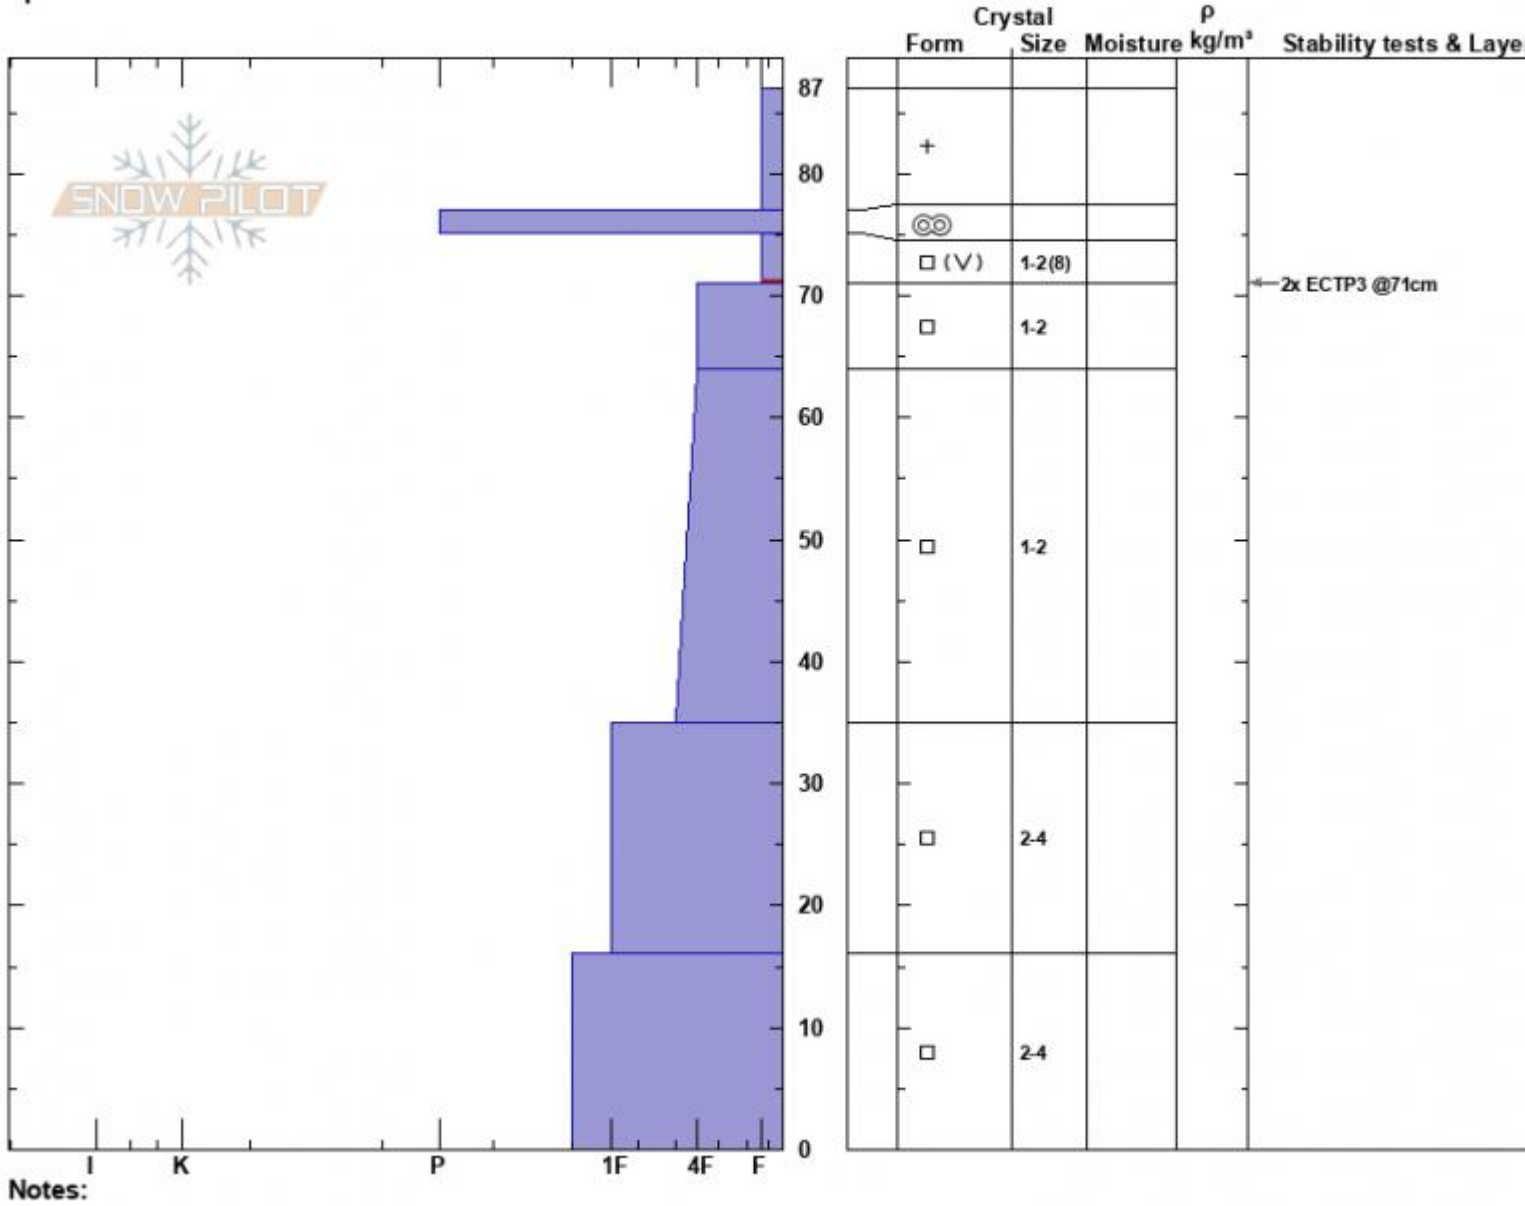

S Bacon Rind Meadow
 Madison Range-S
 MT
 Elevation: 7550 ft
 Aspect: 126°
 Specifics:

Alex Haddad
 02/16/2023 - 10:48am
 Co-ord: 44.96854N, -111.08536W
 Slope Angle: 34°
 Wind Loading: no

Stability: Fair
 Air Temperature:
 Sky Cover: CLR
 Precipitation: NO
 Wind: Calm

HS:87
 PF:70
 PS:40
 Layer Notes:
 75-71cm:Problematic layer

Advisory Region
 Southern Madison
 Longitude
 -111.10W
 Latitude
 44.96N
 Southern Madison, 2023-02-16