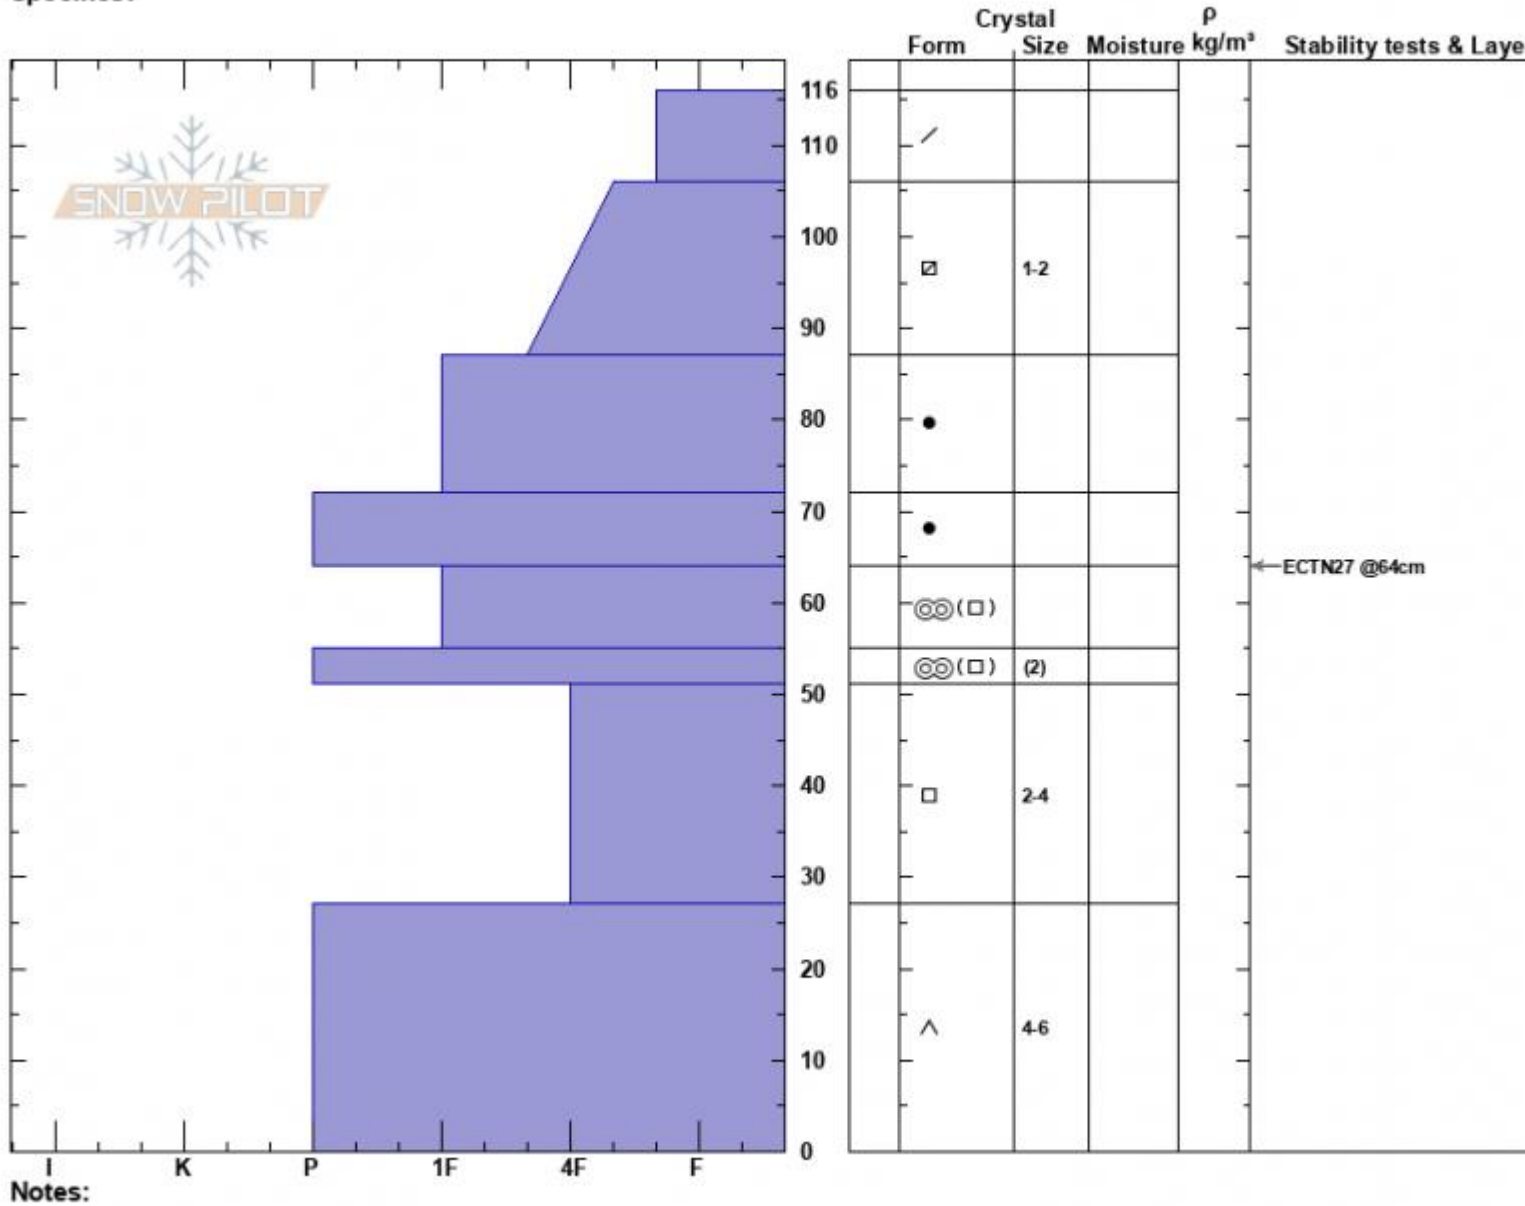

BeehiveBasin/Tyler's
 Madison Range-N
 MT
 Elevation: 9205 ft
 Aspect: 250°
 Specifics:

Alex Marienthal
 02/13/2023 - 11:08am
 Co-ord: 45.32343N, -111.38210W
 Slope Angle: 32°
 Wind Loading: no

Stability: Good
 Air Temperature: -2.5°C
 Sky Cover: OVC
 Precipitation: NO
 Wind: W Light Breeze

HS:116
 PF:40
 PS: 15
 Layer Notes:
 51-27cm: Problematic layer

Advisory Region
 Northern Madison
 Longitude
 -111.39W
 Latitude
 45.34N
 Northern Madison, 2023-02-13