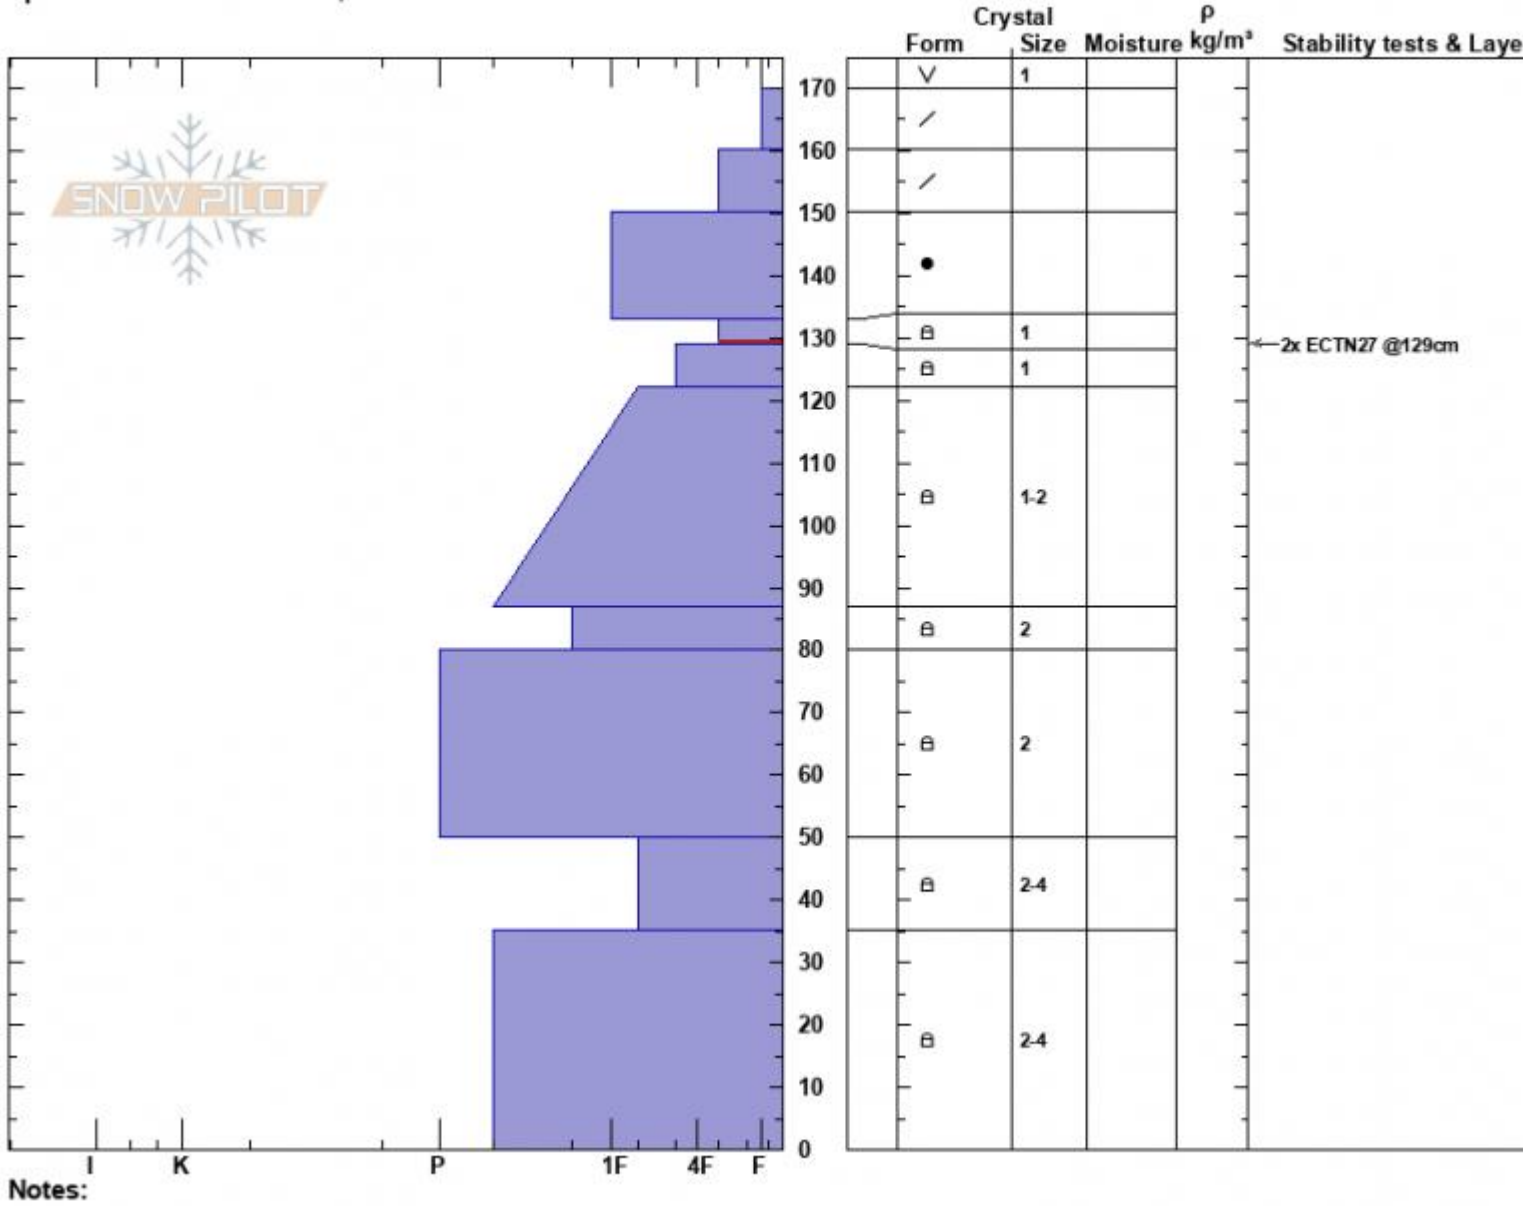

Targhee Creek
 Lionhead Range
 MT
 Elevation: 9052 ft
 Aspect: 339°
 Specifics: We snowmobiled slope

Alex Haddad
 02/11/2023 - 12:00pm
 Co-ord: 44.73502N, -111.37336W
 Slope Angle: 22°
 Wind Loading: no

Stability: Good
 Air Temperature:
 Sky Cover: FEW
 Precipitation: NO
 Wind: Calm

HS:170 Layer Notes:
 PF:20 133-129cm:Problematic layer

Advisory Region
 Lionhead Range
 Longitude
 -111.32W
 Latitude
 44.73N
 Lionhead Range, 2023-02-11