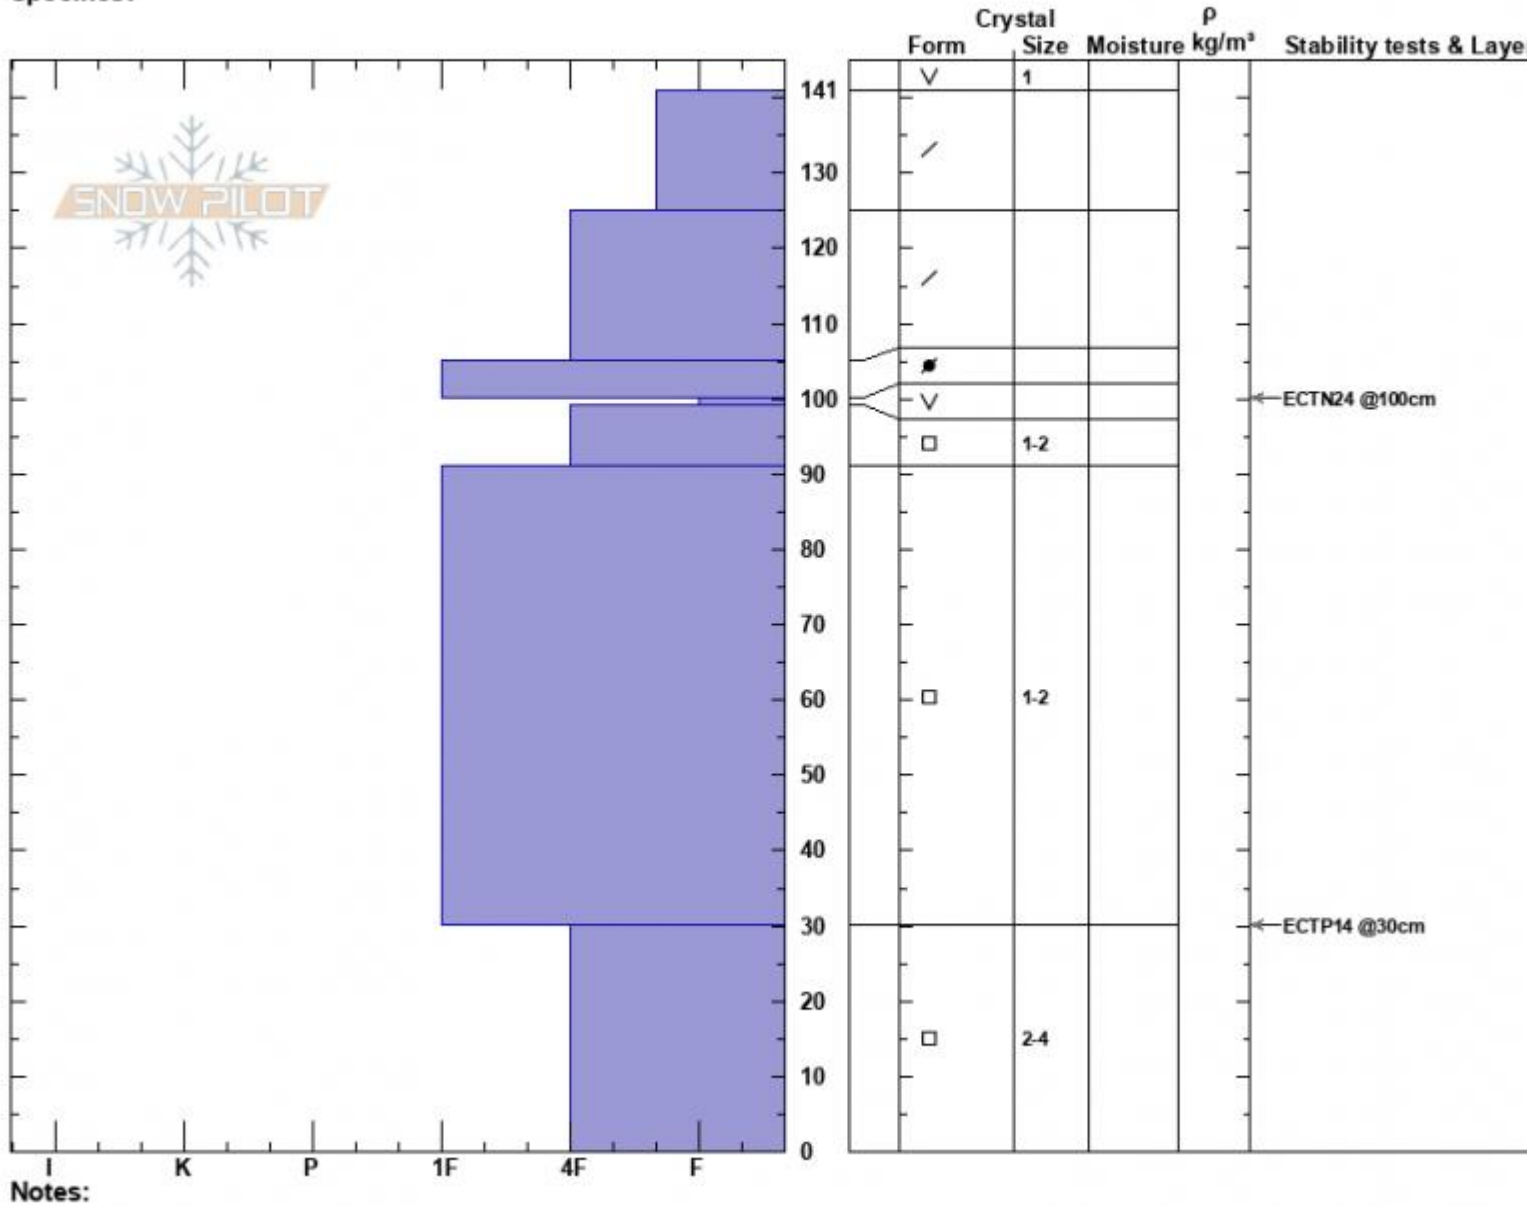

TaylorFork, WidmsBndr  
 Madison Range-S  
 MT  
 Elevation: 8769 ft  
 Aspect: 240°  
 Specifics:

Alex Marienthal  
 02/10/2023 - 11:30am  
 Co-ord: 44.97666N, -111.35982W  
 Slope Angle: 26°  
 Wind Loading: no

Stability: Good  
 Air Temperature: -7°C  
 Sky Cover: CLR  
 Precipitation: NO  
 Wind: SW Light Breeze

HS:141  
 Layer Notes:  
 100-99cm: Problematic layer

Advisory Region  
 Southern Madison  
 Longitude  
 -111.27W  
 Latitude  
 45.06N  
 Southern Madison, 2023-02-10