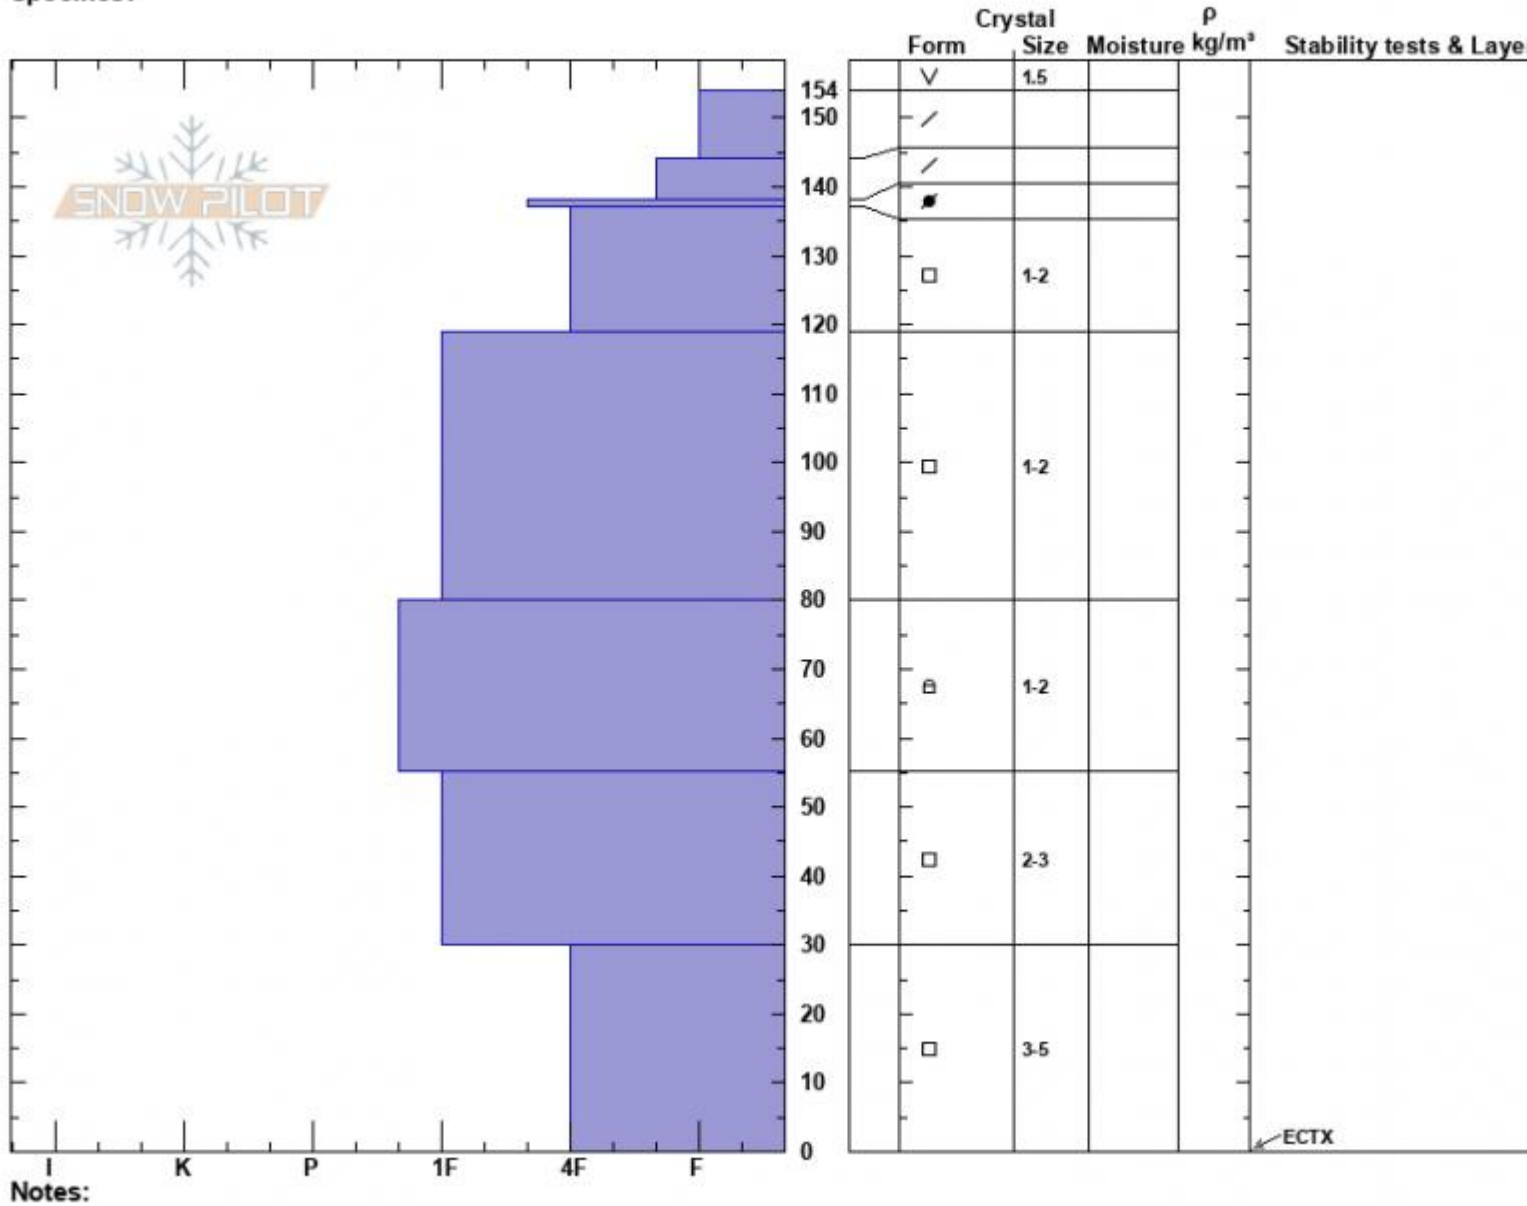

Carrot Basin
 Madison Range-N
 MT
 Elevation: 9140 ft
 Aspect: 35°
 Specifics:

Alex Marienthal
 02/10/2023 - 12:40pm
 Co-ord: 44.96121N, -111.33147W
 Slope Angle: 32°
 Wind Loading: previous

Stability: Good
 Air Temperature:
 Sky Cover: CLR
 Precipitation: NO
 Wind: SW Moderate

HS:154 Layer Notes:

Advisory Region
 Southern Madison
 Longitude
 -111.27W
 Latitude
 45.06N
 Southern Madison, 2023-02-10