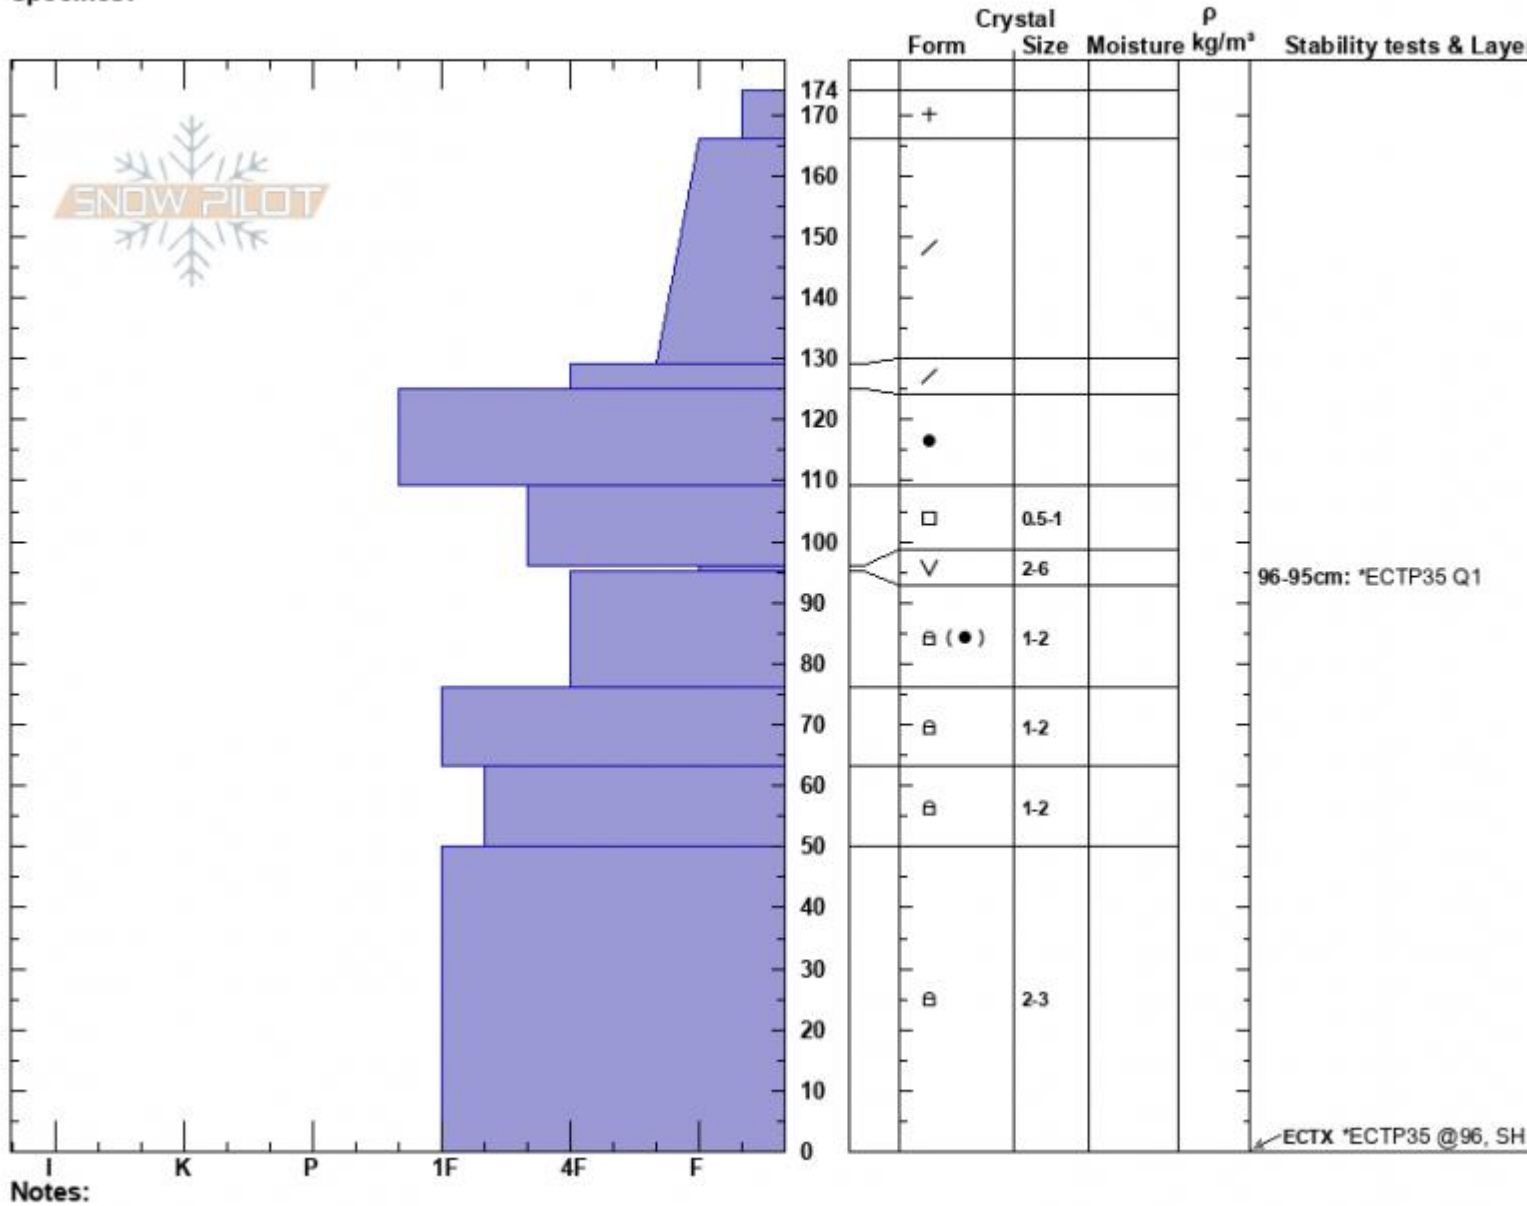

Middle/BearBasn  
 Madison Range-N  
 MT  
 Elevation: 9230 ft  
 Aspect: 90°  
 Specifics:

Alex Mariantal  
 02/04/2023 - 12:45pm  
 Co-ord: 45.32635N, -111.38205W  
 Slope Angle: 28°  
 Wind Loading: previous

Stability: Fair  
 Air Temperature:  
 Sky Cover: BKN  
 Precipitation: NO  
 Wind: Calm

HS:174 **Layer Notes:**  
 96-95cm: \*ECTP35 Q1  
 96-95cm: Problematic layer

Notes:  
 Advisory Region  
 Northern Madison  
 Longitude  
 -111.39W  
 Latitude  
 45.34N  
 Northern Madison, 2023-02-04