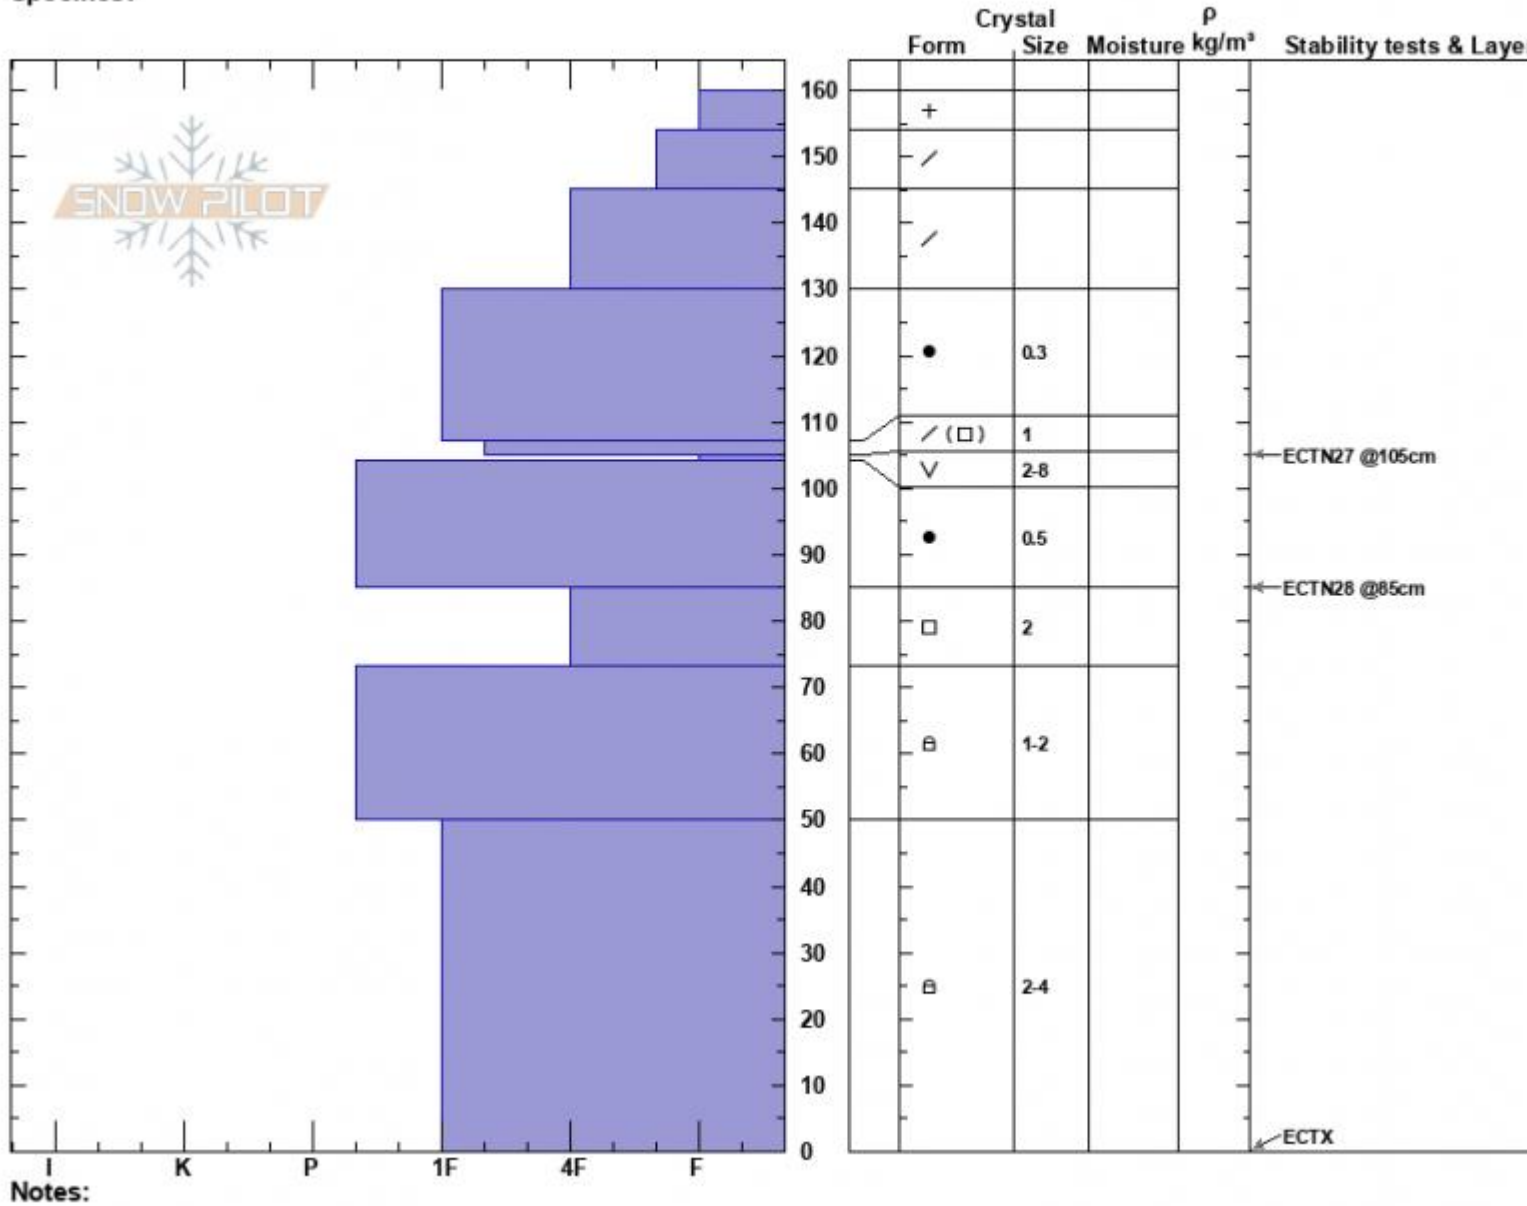

BeehiveBasin-Tyler's
 Madison Range-N
 MT
 Elevation: 9069 ft
 Aspect: 270°
 Specifics:

Alex Marienthal
 02/04/2023 - 11:25am
 Co-ord: 45.32350N, -111.38234W
 Slope Angle: 27°
 Wind Loading: previous

Stability: Fair
 Air Temperature: -5°C
 Sky Cover: BKN
 Precipitation: NO
 Wind: W Moderate

HS:160 Layer Notes:
 105-104cm:Problematic layer

Advisory Region
 Northern Madison
 Longitude
 -111.39W
 Latitude
 45.34N
 Northern Madison, 2023-02-04