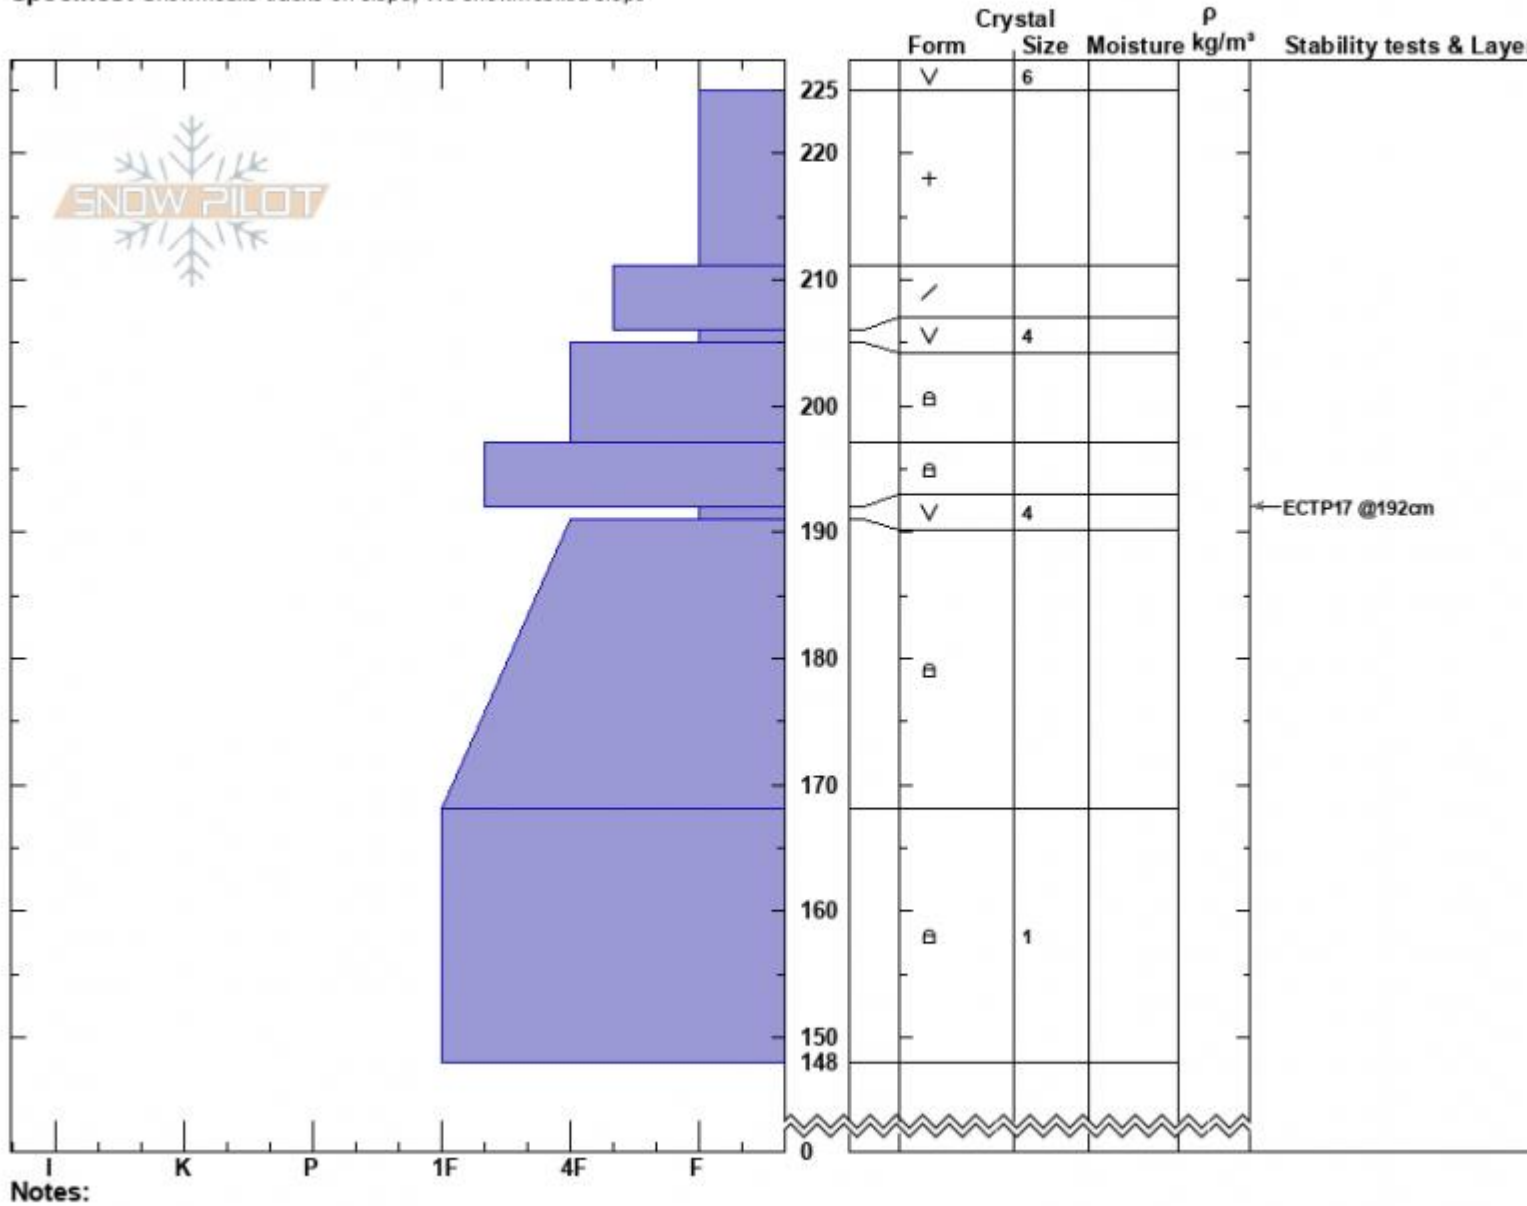

Yale Creek Pass  
 Centennial Range  
 ID  
 Elevation: 8852 ft  
 Aspect: 340°  
 Specifics: Snowmobile tracks on slope; We snowmobiled slope

Dave Zinn  
 02/07/2023 - 11:30am  
 Co-ord: 44.54956N, -111.47348W  
 Slope Angle: 15°  
 Wind Loading: no

Stability: Fair  
 Air Temperature:  
 Sky Cover: CLR  
 Precipitation:  
 Wind: NW Moderate

HS:225 Layer Notes:  
 192-191cm: Problematic layer

Advisory Region  
 Island Park  
 Longitude  
 -111.63W  
 Latitude  
 44.52N  
 Island Park, 2023-02-09