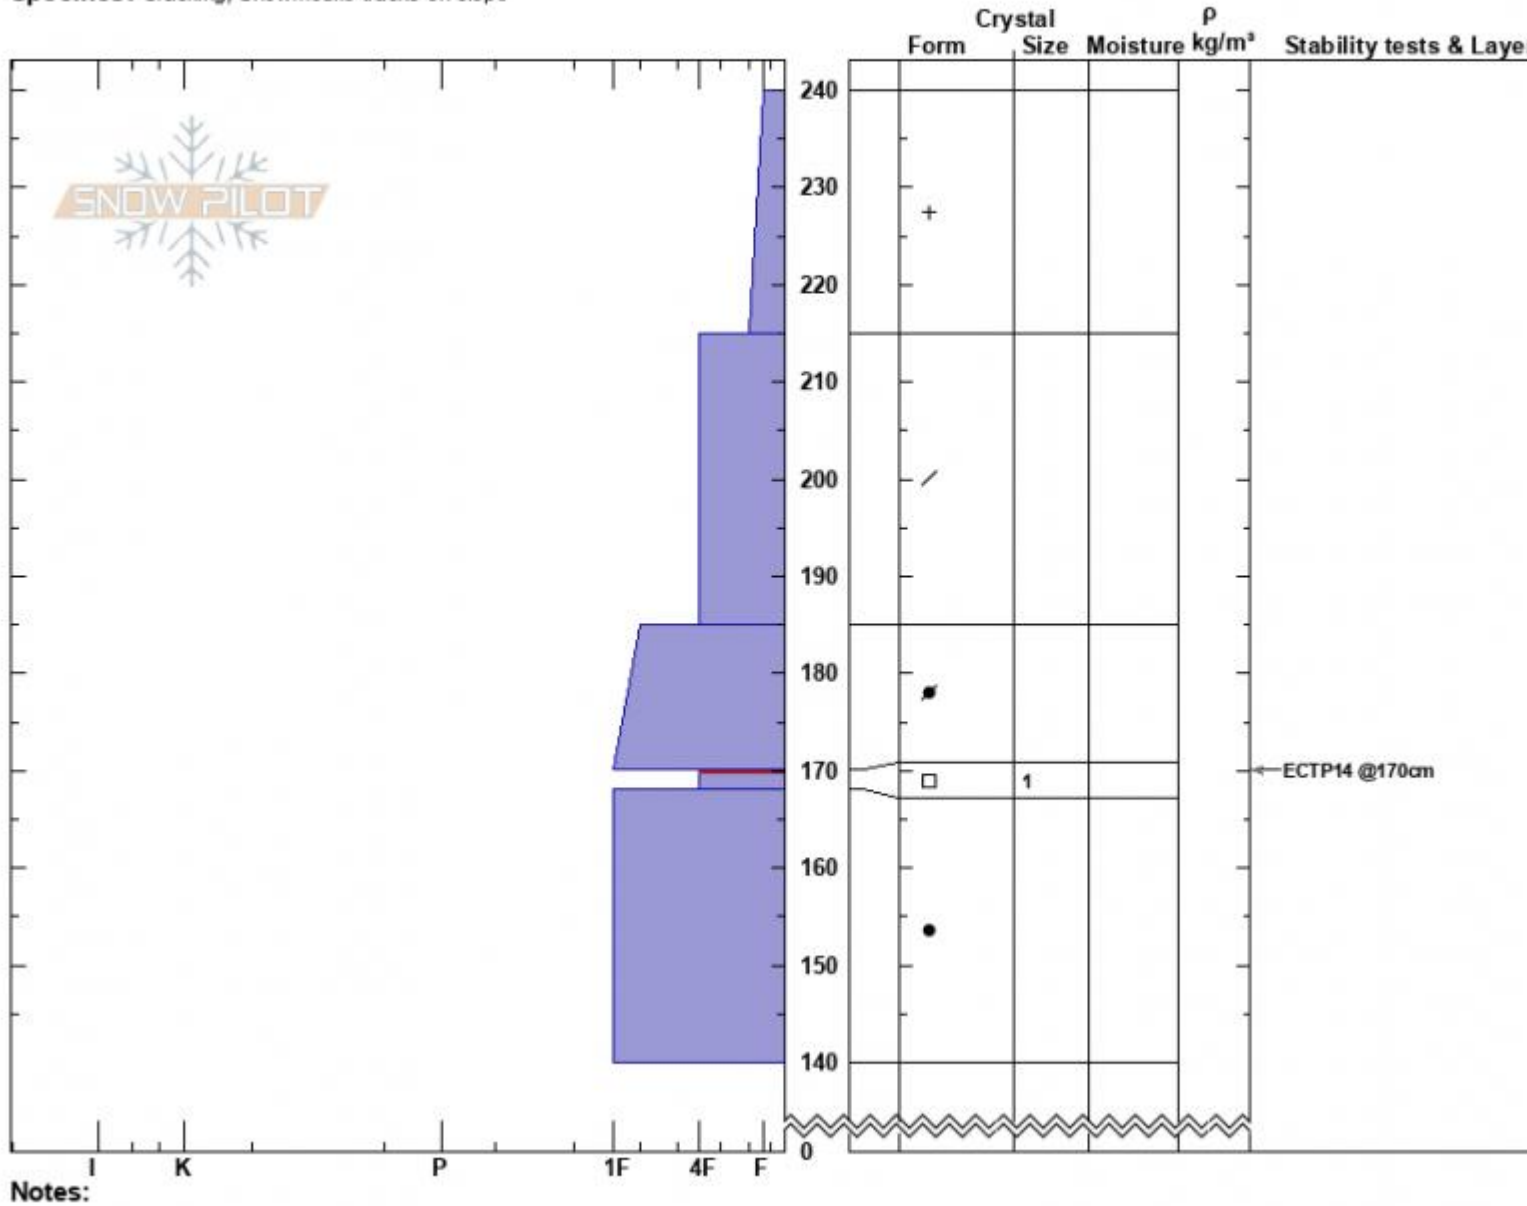

Bear Creek  
 Madison Range-N  
 MT  
 Elevation: 9470 ft  
 Aspect: 71°  
 Specifics: Cracking; Snowmobile tracks on slope

Alex Haddad  
 02/08/2023 - 2:00pm  
 Co-ord: 45.18493N, -111.46681W  
 Slope Angle: 22°  
 Wind Loading: yes

Stability: Poor  
 Air Temperature:  
 Sky Cover: BKN  
 Precipitation: S-1  
 Wind: NW Moderate

HS:240  
 PF:35  
 Layer Notes: 170-168cm: Problematic layer

Advisory Region  
 Northern Madison  
 Longitude  
 -111.38W  
 Latitude  
 45.17N  
 Northern Madison, 2023-02-08