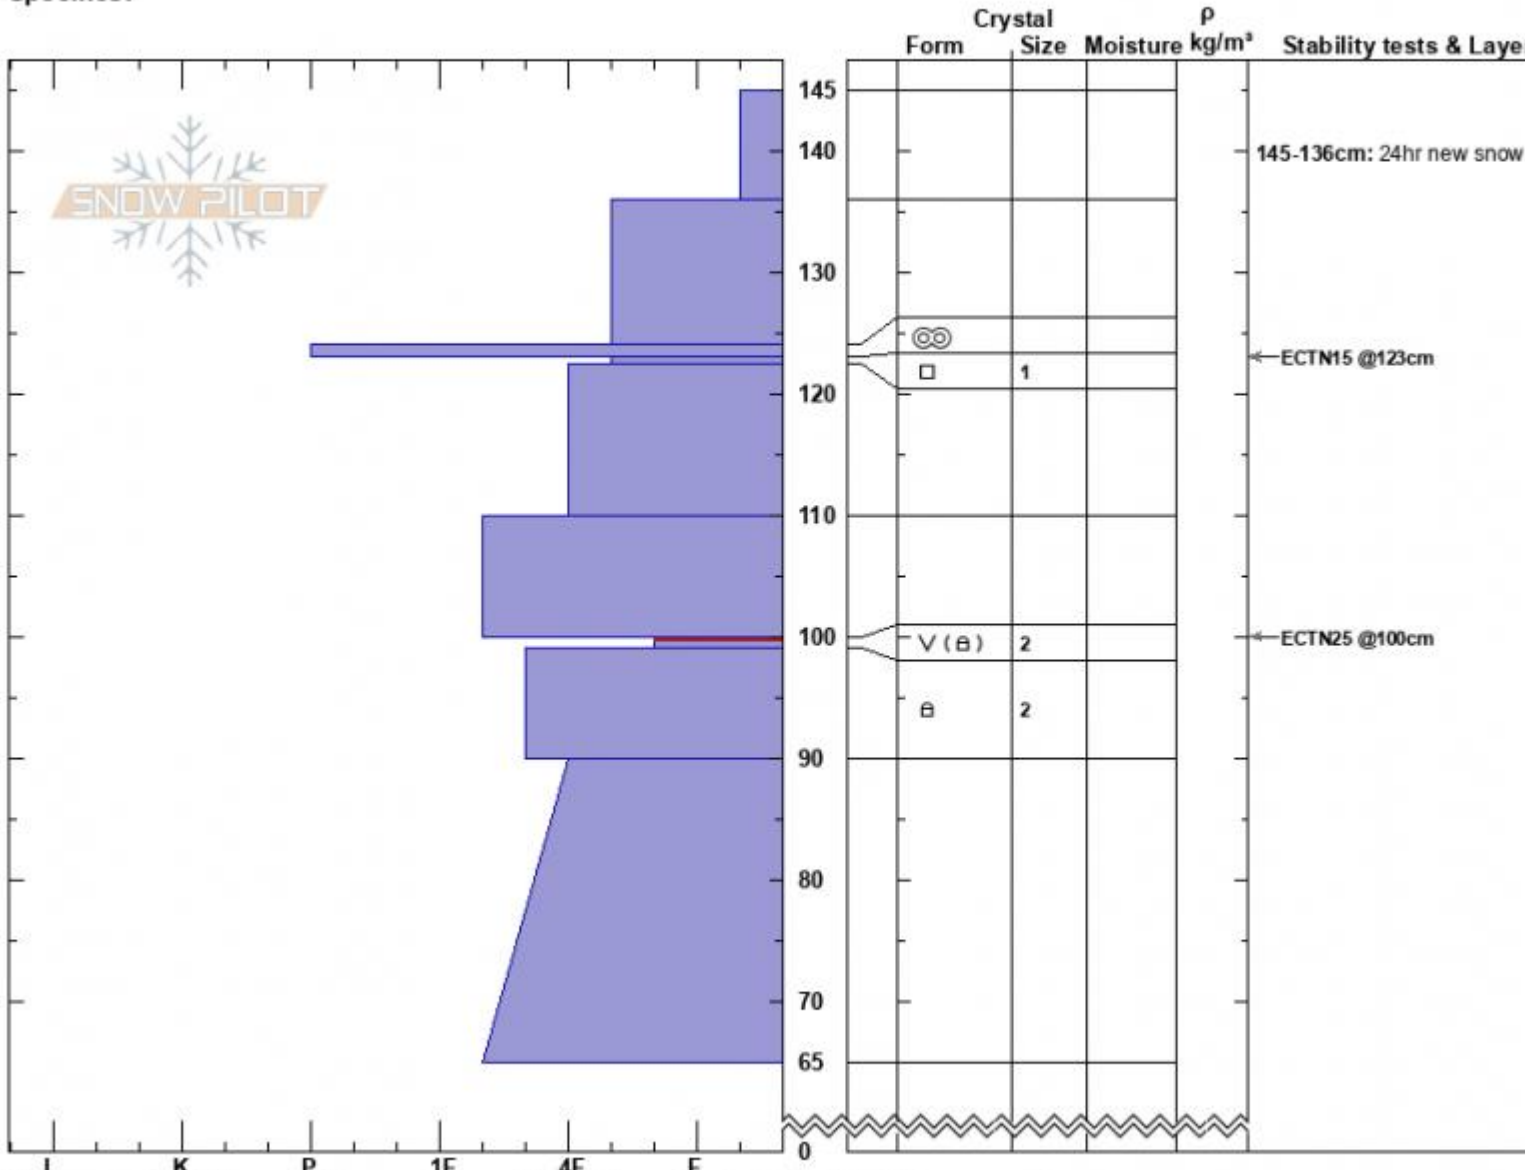

North of Cooke City 2
 Beartooths
 MT
 Elevation: 9140 ft
 Aspect: 126°
 Specifics:

Beau Fredlund
 02/08/2023 - 11:00am
 Co-ord: 45.01937N, -110.00868E
 Slope Angle: 28°
 Wind Loading:

Stability:
 Air Temperature:
 Sky Cover: OVC
 Precipitation: S2
 Wind: W Light Breeze

HS:145 Layer Notes:
 145-136cm: 24hr new snow
 100-99cm: Problematic layer

Notes: The LOC/ SH layer at 100cms made an audible 'swish' sound during the ECTN, which was concerning.

Advisory Region
 Cooke City
 Longitude
 -109.94W
 Latitude
 45.02N
 Cooke City, 2023-02-08