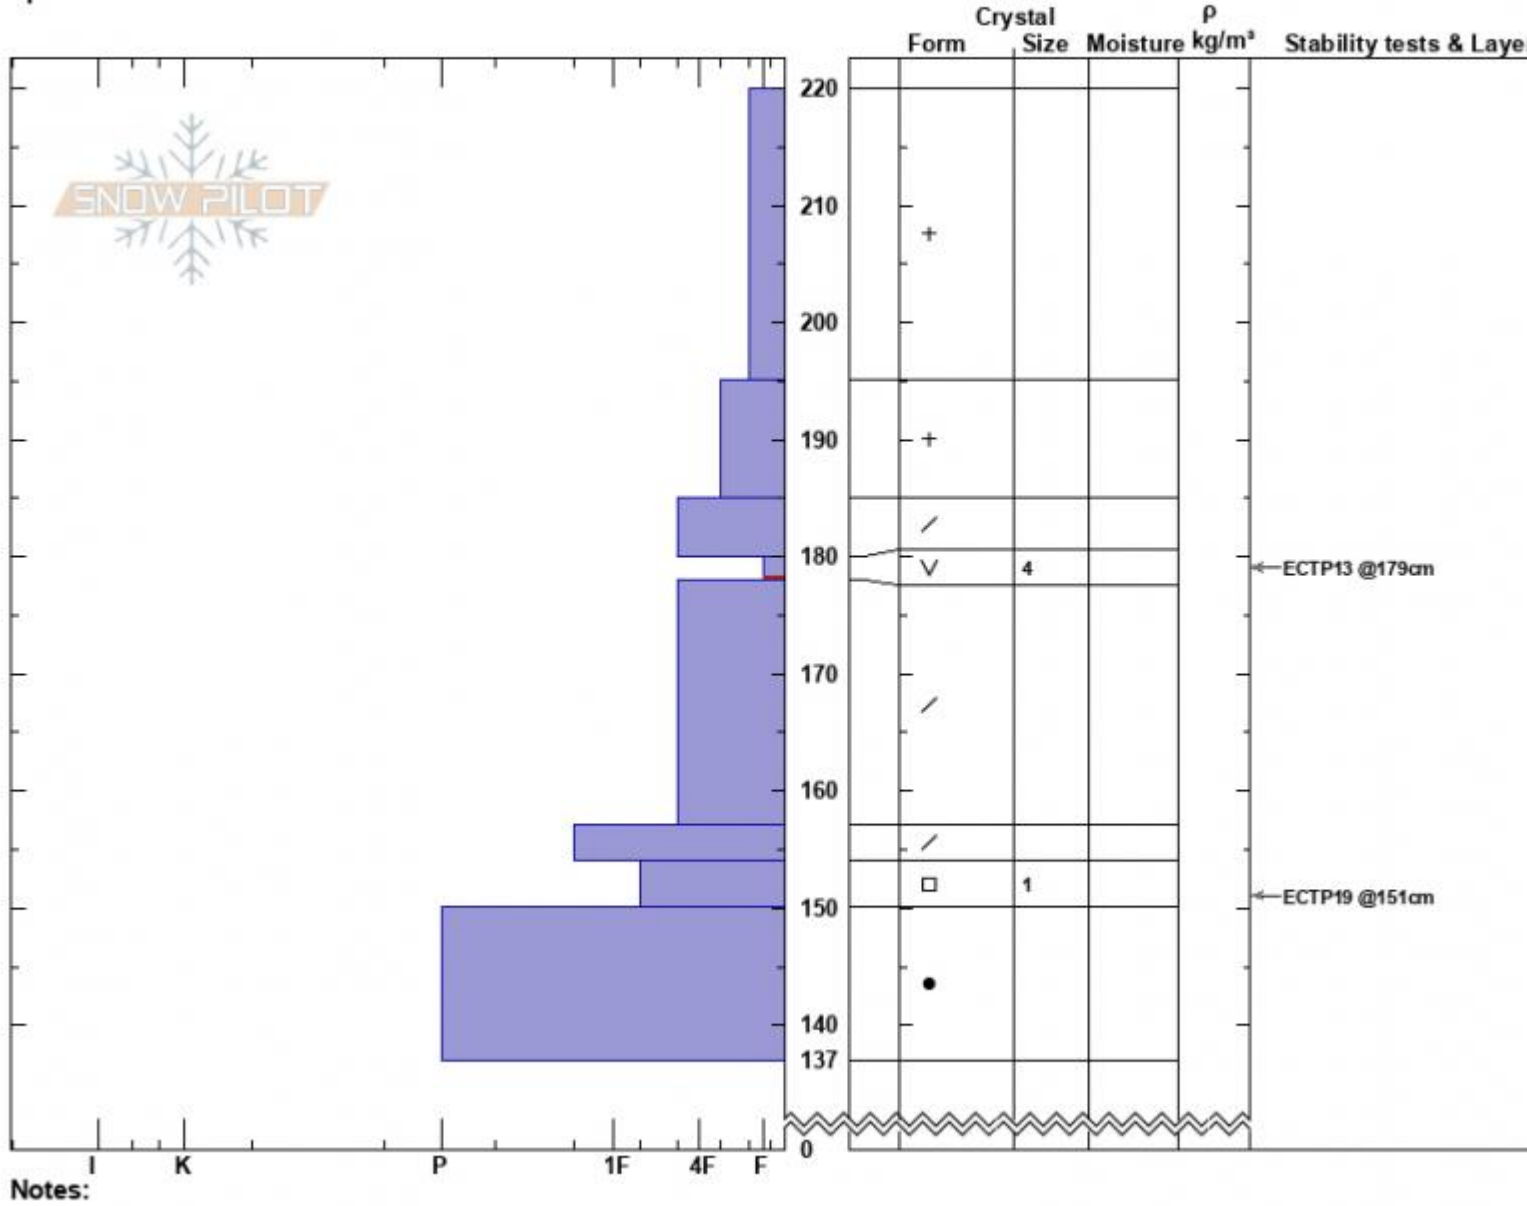

Wolverine Pass
 Cooke City
 MT
 Elevation: 9119 ft
 Aspect: 324°
 Specifics:

Alex Haddad
 01/29/2023 - 2:28pm
 Co-ord: 45.05947N, -110.01402W
 Slope Angle: 12°
 Wind Loading: no

Stability: Poor
 Air Temperature:
 Sky Cover: CLR
 Precipitation: NO
 Wind: Calm

HS:220
 PF:45
 Layer Notes:
 180-178cm: Problematic layer

Advisory Region
 Cooke City
 Longitude
 -110.01W
 Latitude
 45.05N
 Cooke City, 2023-01-29