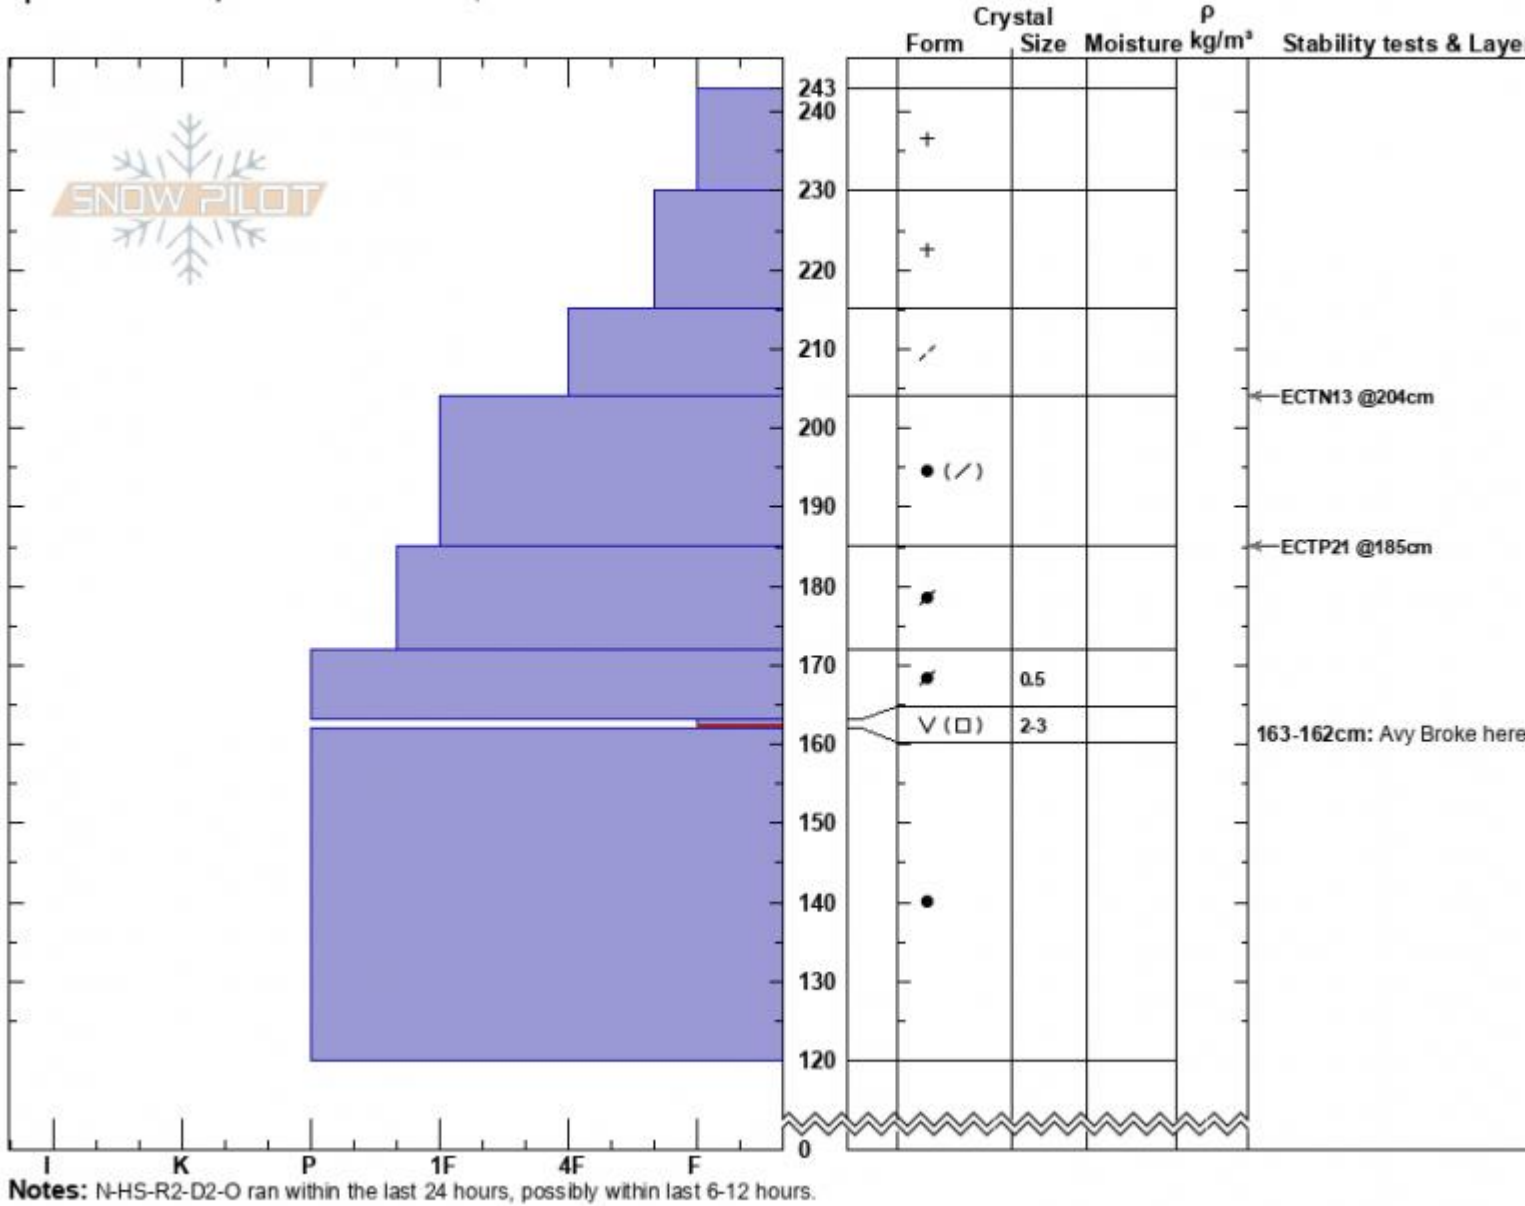

Sunlight Basin, Crown  
 Madison Range-S  
 MT  
 Elevation: 9469 ft  
 Aspect: 75°  
 Specifics: Pit is adjacent to avalanche: crown;

Alex Marienthal  
 01/28/2023 - 11:25am  
 Co-ord: 44.97474N, -111.31396W  
 Slope Angle: 37°  
 Wind Loading: previous

Stability: Poor  
 Air Temperature: -17°C  
 Sky Cover: OVC  
 Precipitation: S-1  
 Wind: NE Calm

HS:243  
 Layer Notes:  
 163-162cm: Avy Broke here  
 163-162cm: Problematic layer

Advisory Region  
 Southern Madison  
 Longitude  
 -111.31W  
 Latitude  
 44.97N

**Avalanche Details:** [Many natural slides in Taylor Fork Southern Madison, 2023-01-28](#)