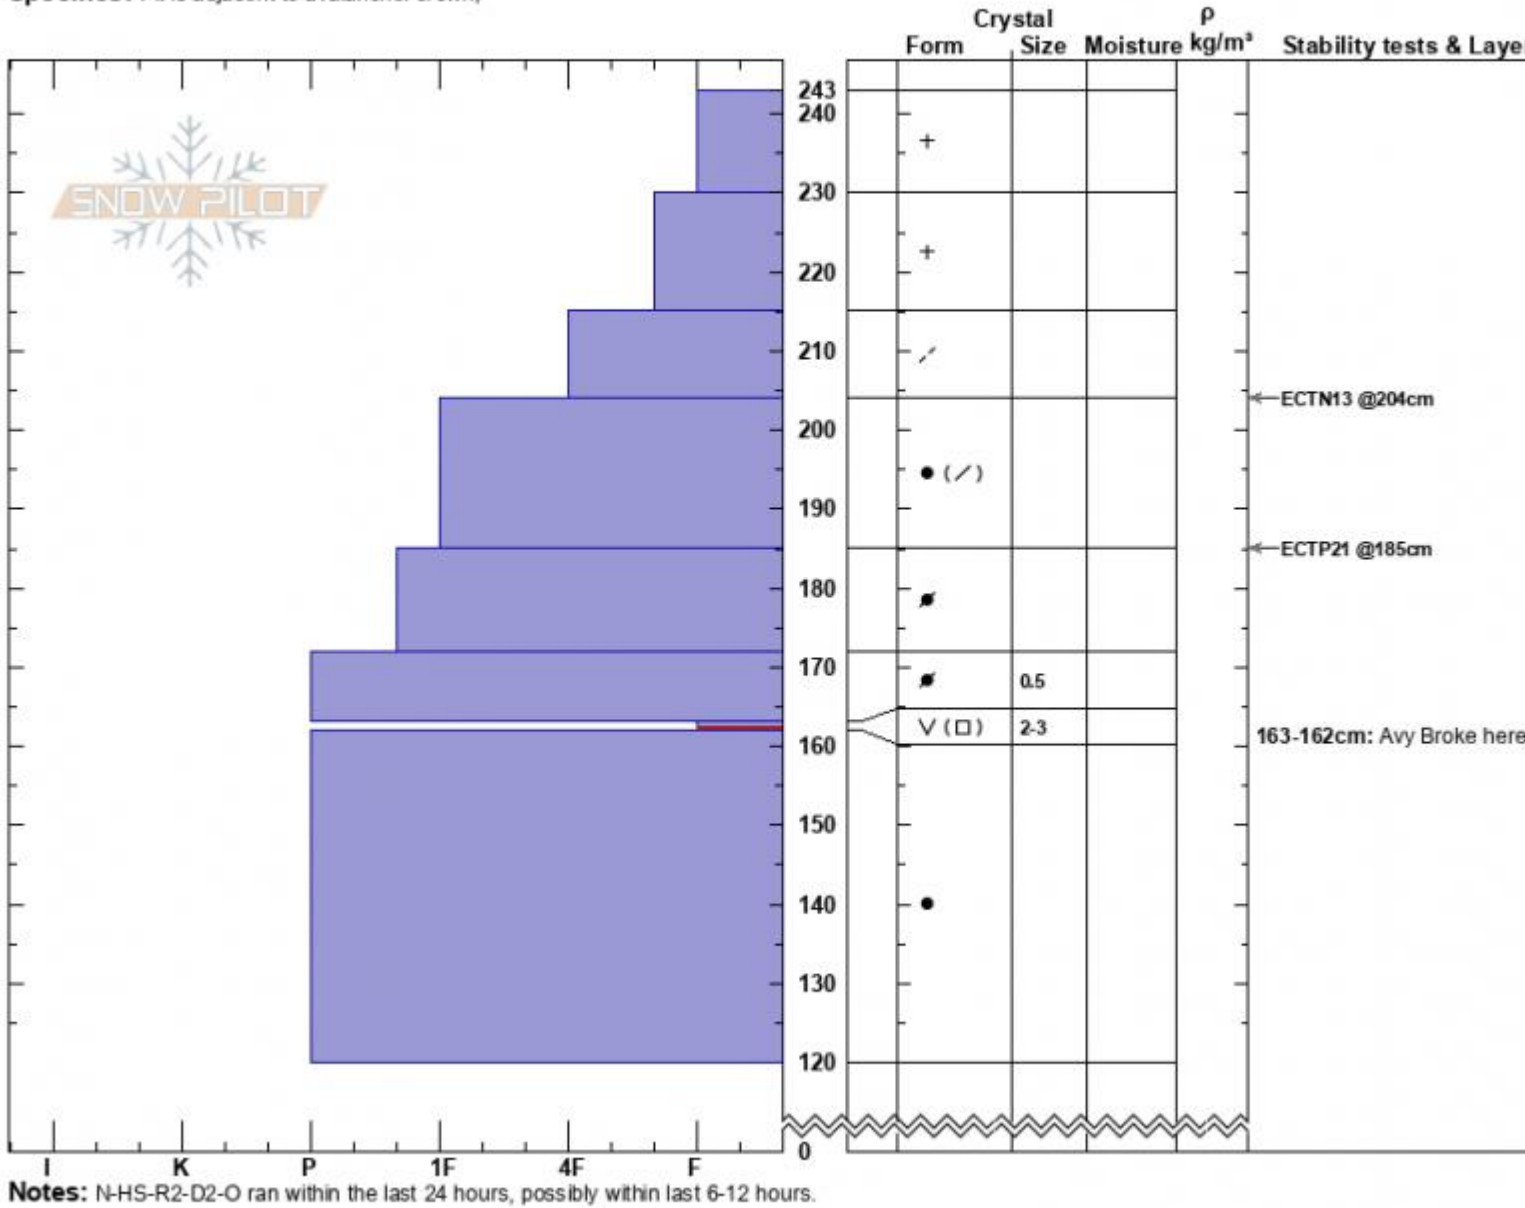

Sunlight Basin, Crown
 Madison Range-S
 MT
 Elevation: 9469 ft
 Aspect: 75°
 Specifics: Pit is adjacent to avalanche: crown;

Alex Marienthal
 01/28/2023 - 11:25am
 Co-ord: 44.97474N, -111.31396W
 Slope Angle: 37°
 Wind Loading: previous

Stability: Poor
 Air Temperature: -17°C
 Sky Cover: OVC
 Precipitation: S-1
 Wind: NE Calm

HS:243
 Layer Notes:
 163-162cm: Avy Broke here
 163-162cm: Problematic layer

Advisory Region
 Southern Madison
 Longitude
 -111.31W
 Latitude
 44.97N

Avalanche Details: [Many natural slides in Taylor Fork Southern Madison, 2023-01-28](#)