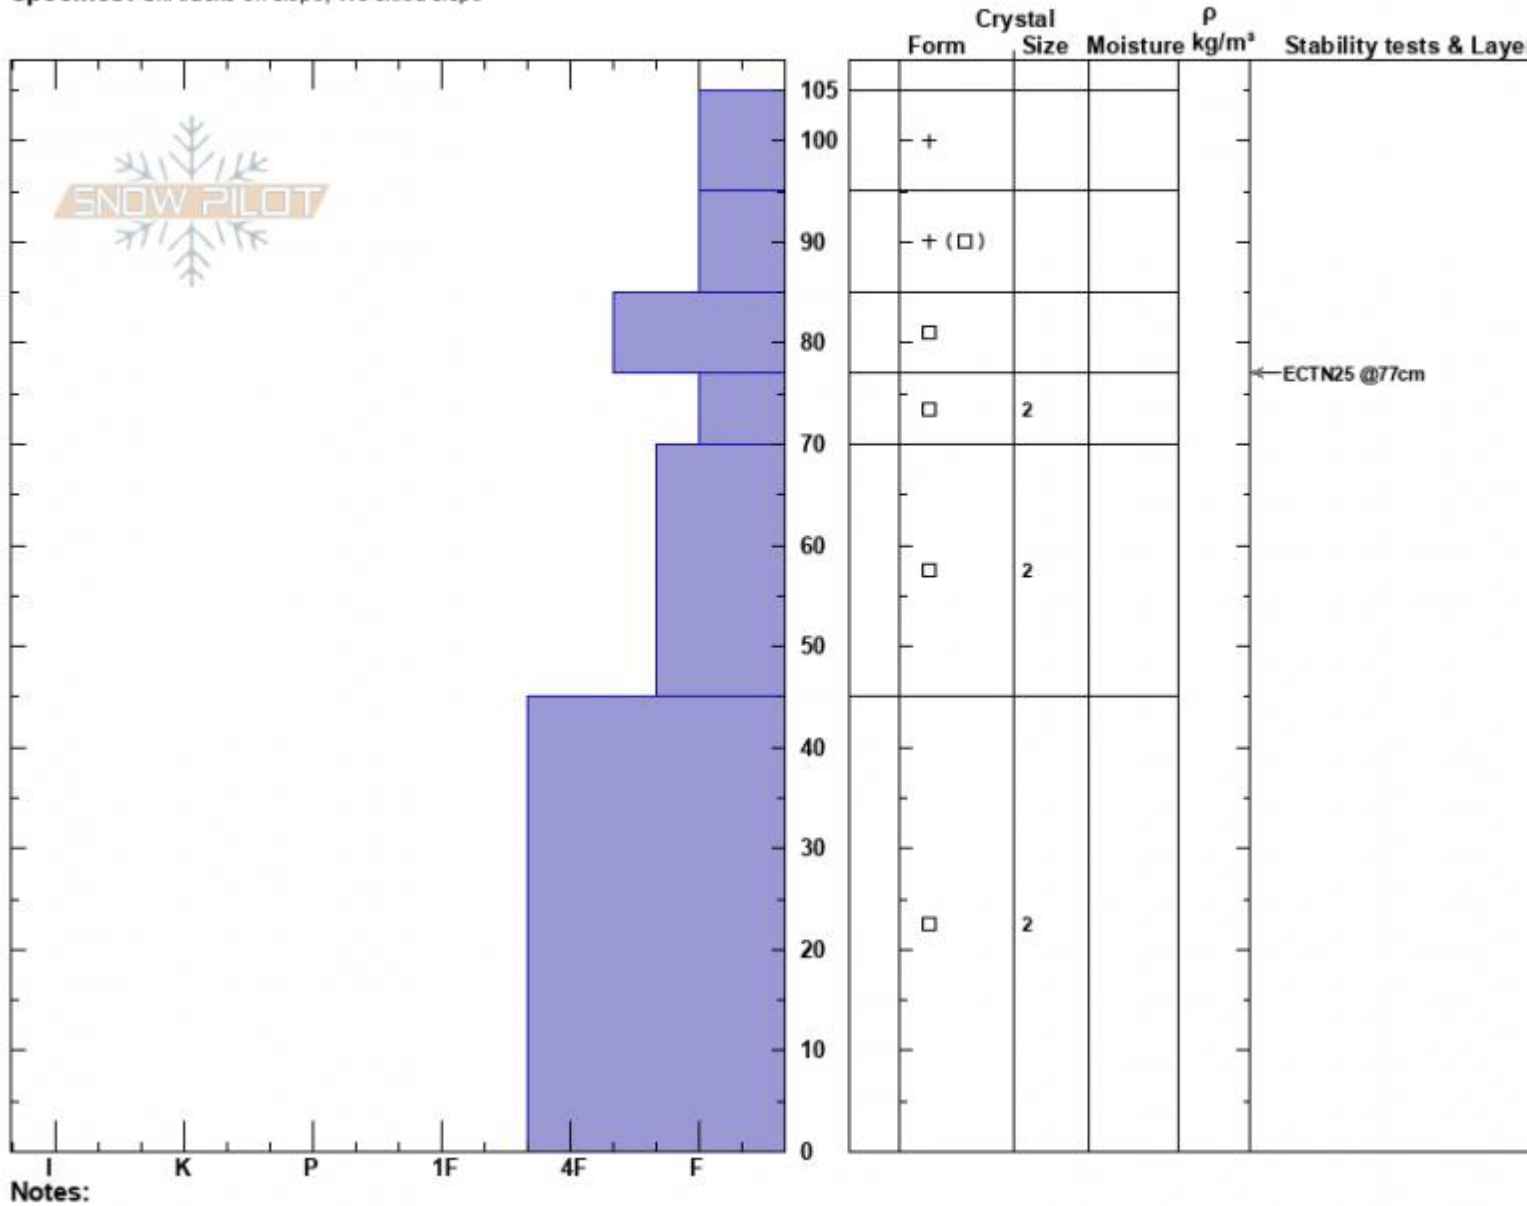

Mt Ellis bum
 Gallatin Range-N
 MT
 Elevation: 7920 ft
 Aspect: 60°
 Specifics: Ski tracks on slope; We skied slope

Ian Hoyer
 01/24/2023 - 1:00pm
 Co-ord: 45.57776N, -110.95415W
 Slope Angle: 20°
 Wind Loading: no

Stability: Good
 Air Temperature:
 Sky Cover: OVC
 Precipitation: NO
 Wind: N Light Breeze

HS:105 Layer Notes:
 77-70cm: Problematic layer

Notes:
 Advisory Region
 Northern Gallatin
 Longitude
 -110.96W
 Latitude
 45.58N
 Northern Gallatin, 2023-01-24