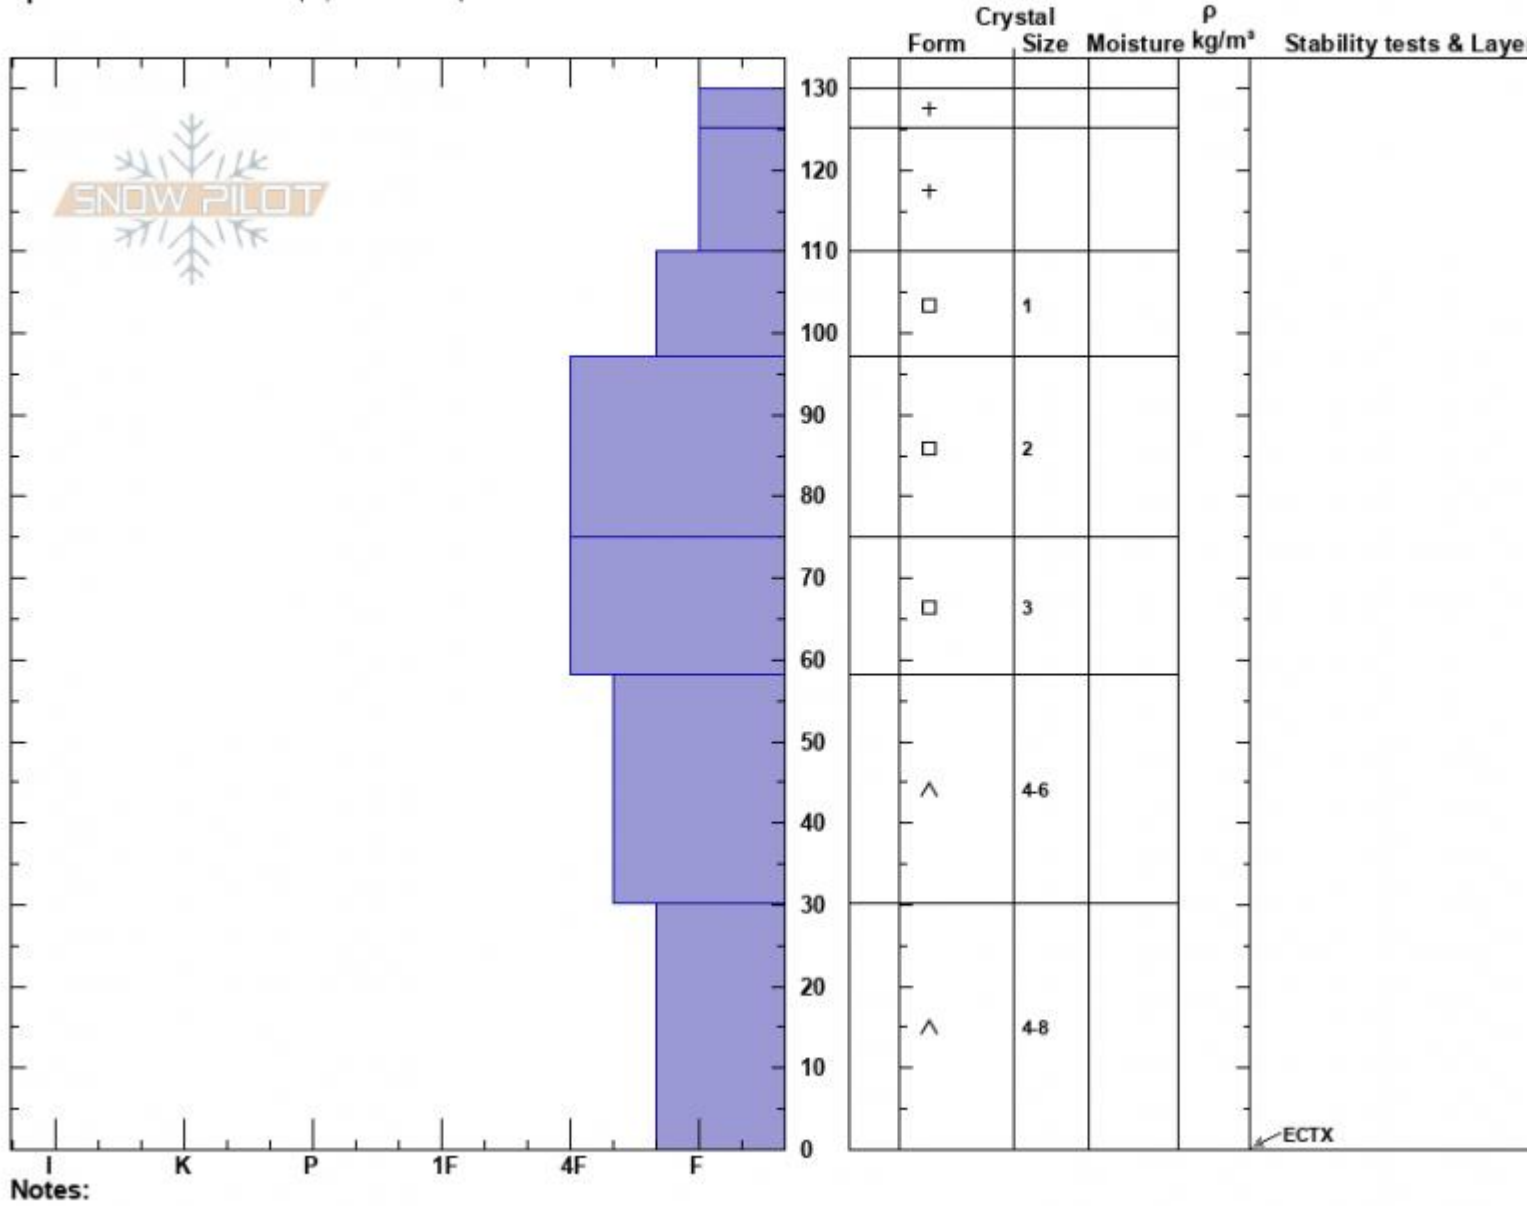

Mt Ellis ridge - low
 Gallatin Range-N
 MT
 Elevation: 7800 ft
 Aspect: 60°
 Specifics: Ski tracks on slope; We skied slope

Ian Hoyer
 01/24/2023 - 12:00pm
 Co-ord: 45.57532N, -110.94972W
 Slope Angle: 36°
 Wind Loading: no

Stability: Good
 Air Temperature:
 Sky Cover: OVC
 Precipitation: NO
 Wind: Calm

HS:130
 PF:80
 PS: 30
 Layer Notes: 30-0cm: Problematic layer

Advisory Region
 Northern Gallatin
 Longitude
 -110.96W
 Latitude
 45.58N
 Northern Gallatin, 2023-01-24