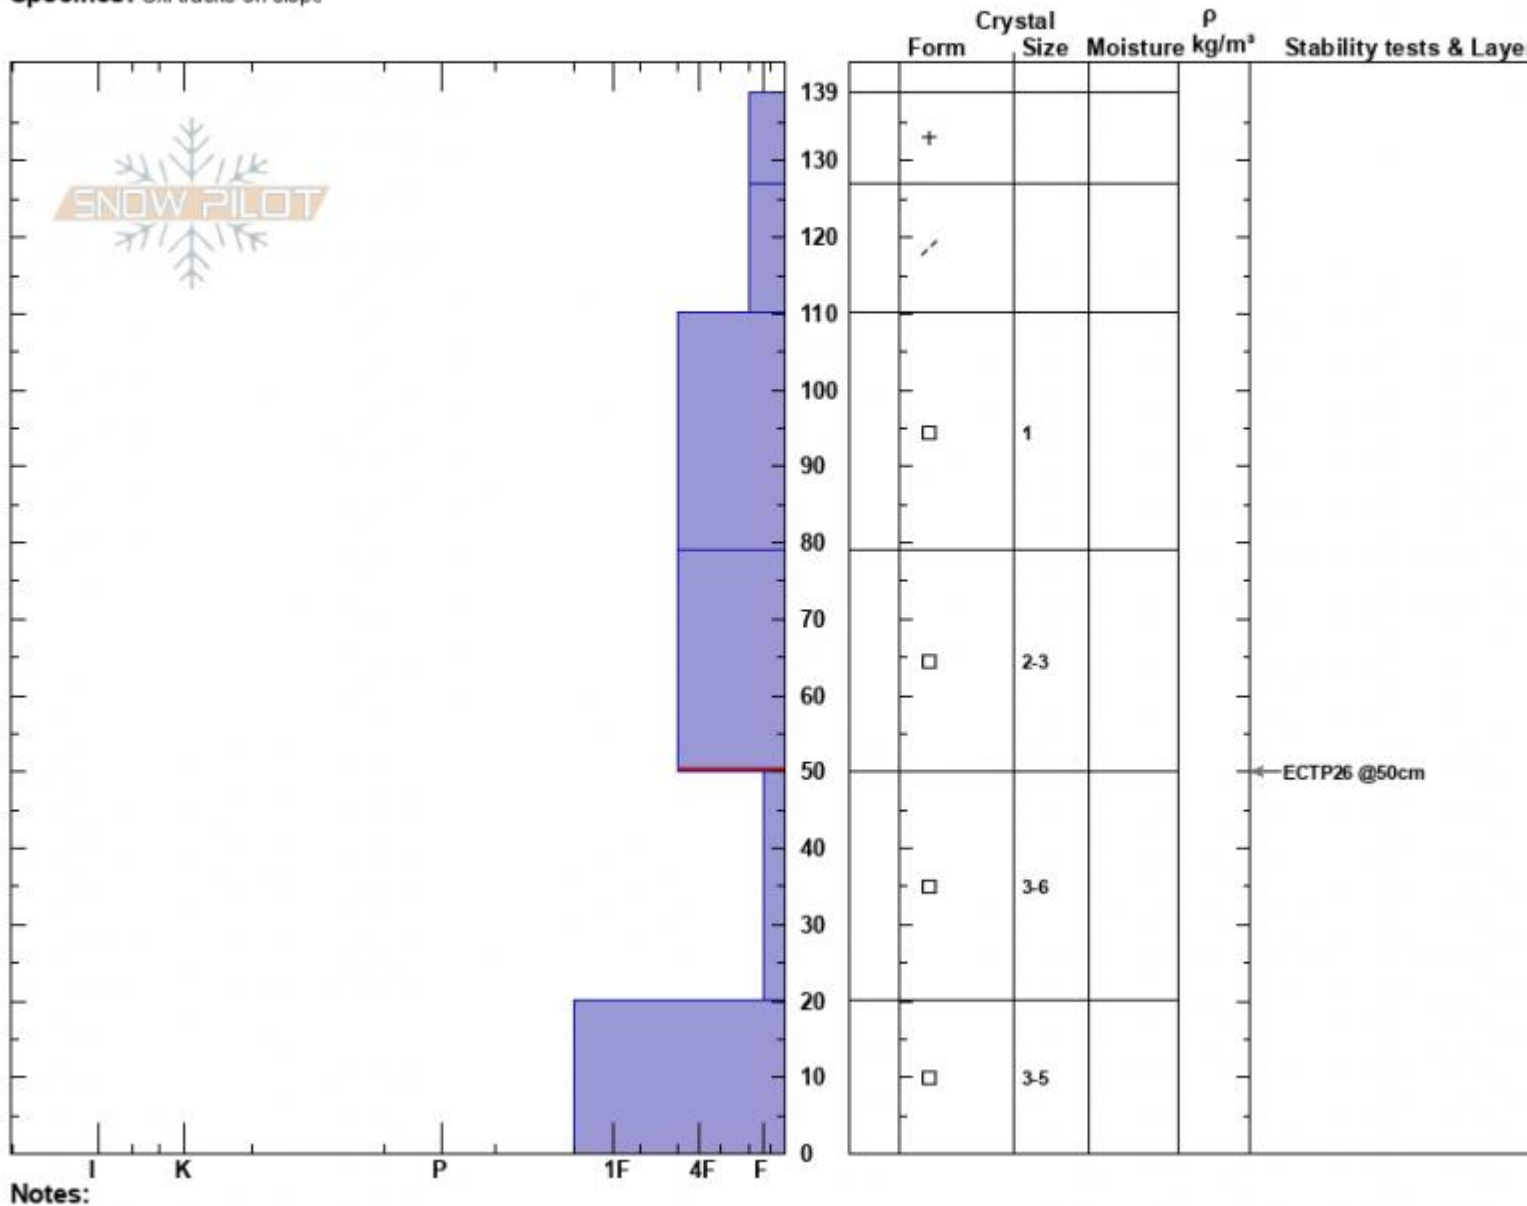

Texas Meadows
 Bridger Range
 MT
 Elevation: 7765 ft
 Aspect: 56°
 Specifics: Ski tracks on slope

Alex Haddad
 01/22/2023 - 12:01pm
 Co-ord: 45.84083N, -110.93470W
 Slope Angle: 38°
 Wind Loading: yes

Stability: Fair
 Air Temperature:
 Sky Cover: OVC
 Precipitation: S1
 Wind: NW Moderate

HS:139
 PF:80 79-50cm:Problematic layer
 PS:15

Advisory Region
 Bridger Range
 Longitude
 -110.93W
 Latitude
 45.84N
 Bridger Range, 2023-01-22