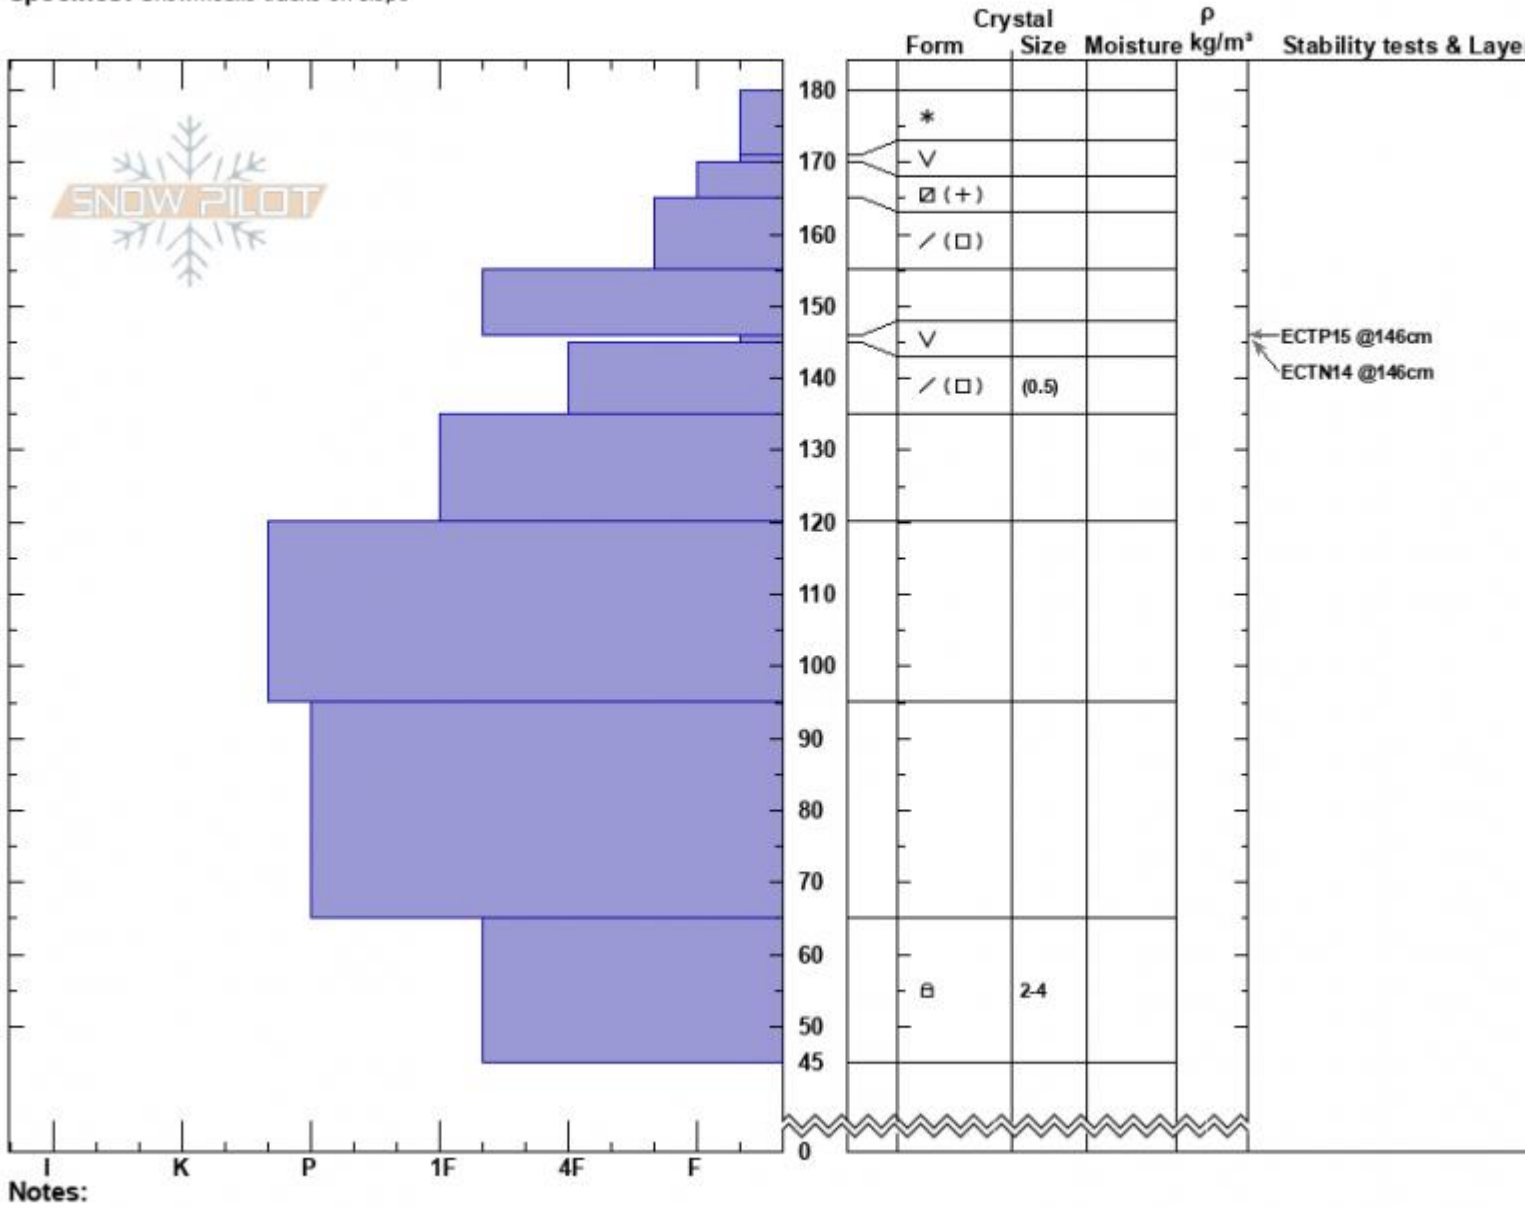

Miller Road
 Beartooths
 MT
 Elevation: 9348 ft
 Aspect: 55°
 Specifics: Snowmobile tracks on slope

Zach Peterson
 01/19/2023 - 10:00am
 Co-ord: 45.03500N, -109.95182W
 Slope Angle: 29°
 Wind Loading: no

Stability:
 Air Temperature:
 Sky Cover: OVC
 Precipitation: S-1
 Wind: Calm

HS:180 Layer Notes:
 146-145cm: Problematic layer

Advisory Region
 Cooke City
 Longitude
 -109.94W
 Latitude
 45.02N
 Cooke City, 2023-01-19