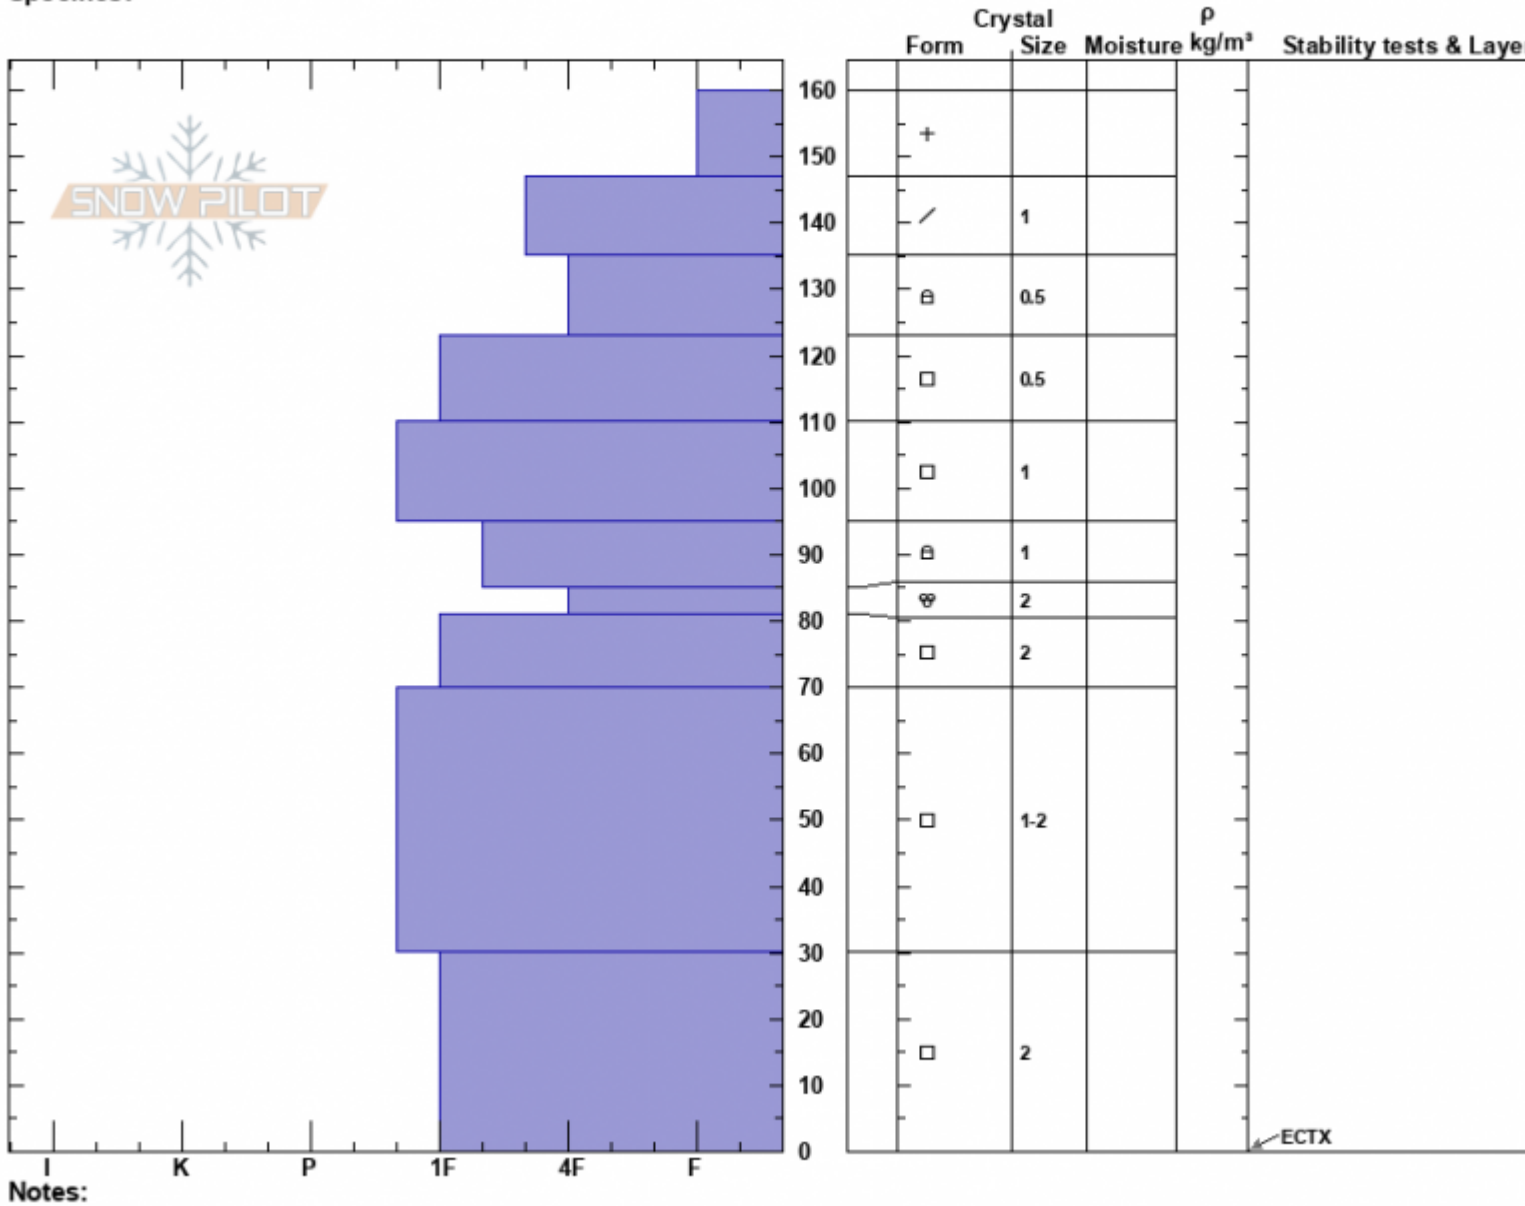

East face Divide Peak  
 Madison Range-N  
 MT  
 Elevation: 9641 ft  
 Aspect: E  
 Specifics:

Eliza Maleski  
 01/17/2023 - 12:00pm  
 Co-ord: 45.40261N, -110.97110W  
 Slope Angle: 32°  
 Wind Loading: previous

Stability:  
 Air Temperature:  
 Sky Cover: OVC  
 Precipitation: S-1  
 Wind: NW Calm

HS:160 Layer Notes:  
 PF:20 85-81cm:Problematic layer

Mostly facets throughout snowpack on east aspect of Divide Peak. Dug in search of buried surface hoar, none found. Melt-forms and lower density snow found between 85-81cm. ECTX.

Advisory Region  
 Northern Gallatin  
 Longitude  
 -110.98W  
 Latitude

45.40N

Northern Gallatin, 2023-01-18