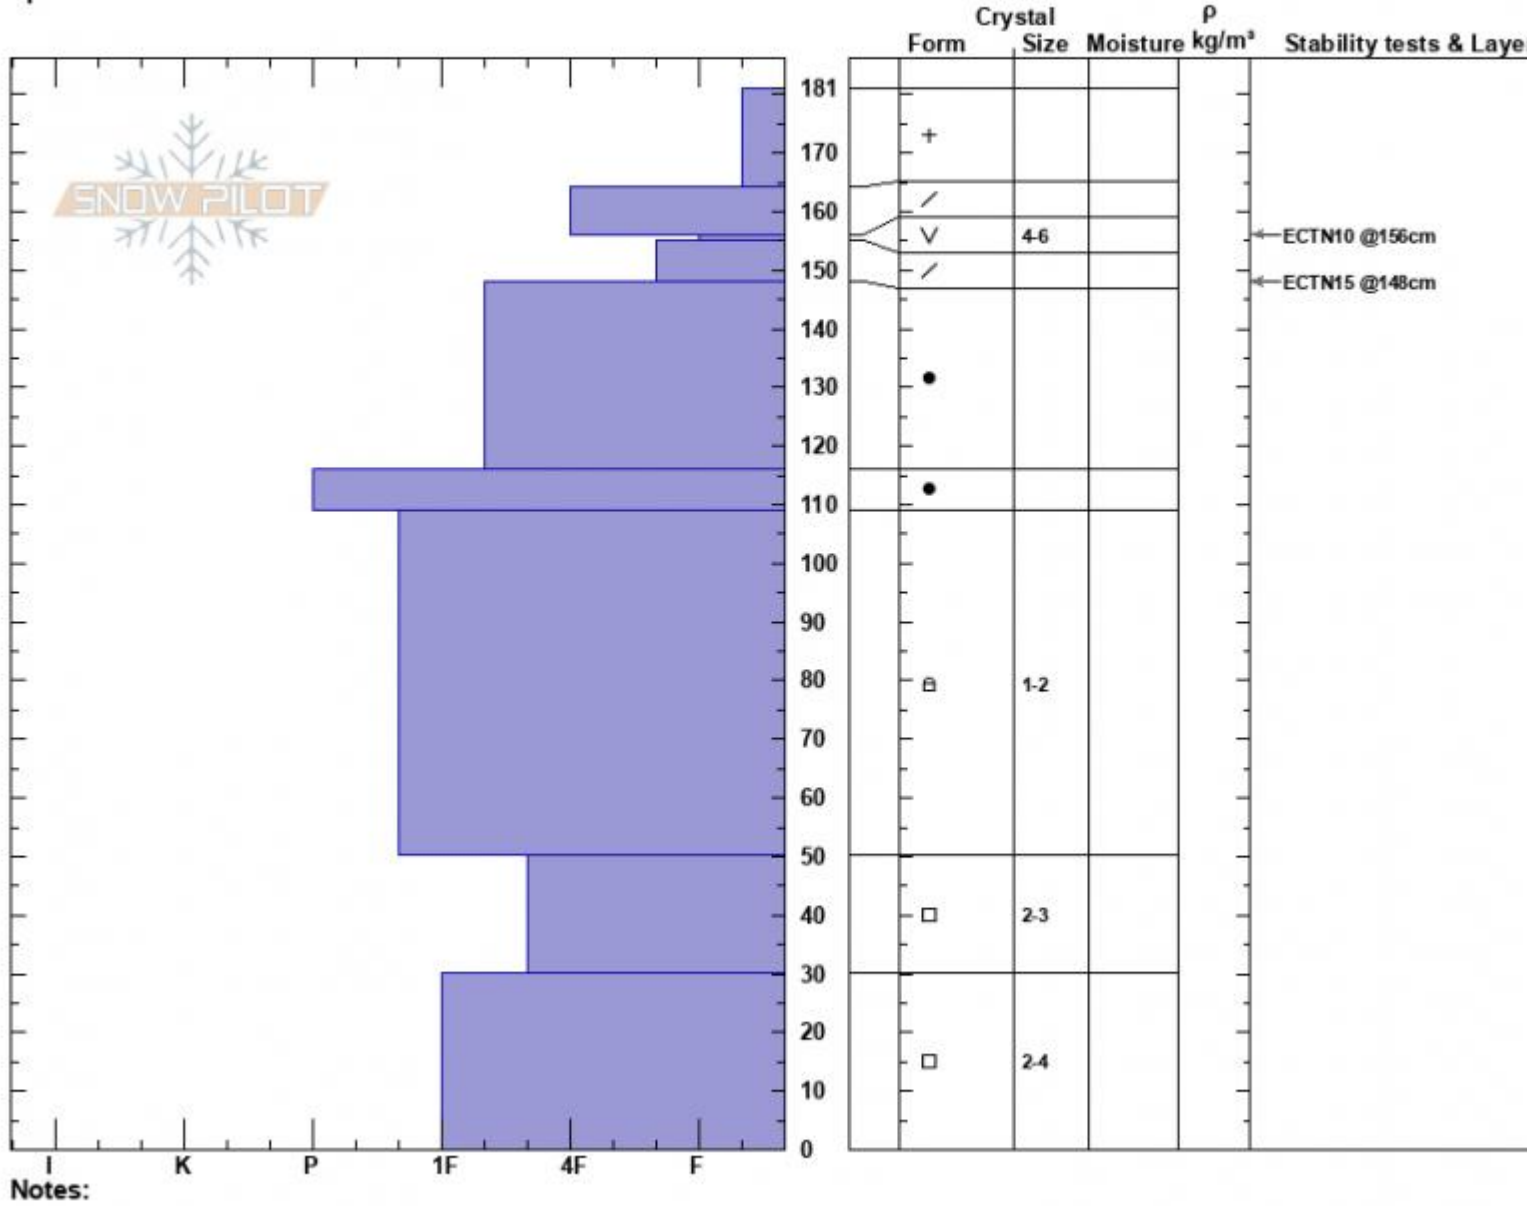

Spanky's  
 Madison Range-N  
 MT  
 Elevation: 9152 ft  
 Aspect: 65°  
 Specifics:

Dave Zinn  
 01/16/2023 - 1:00pm  
 Co-ord: 45.32528N, -111.38152W  
 Slope Angle: 33°  
 Wind Loading: previous

Stability: Good  
 Air Temperature:  
 Sky Cover: OVC  
 Precipitation: S1  
 Wind: S Calm

HS:181 Layer Notes:  
 PF:50 156-155cm:Problematic layer

Advisory Region  
 Northern Madison  
 Longitude  
 -111.38W  
 Latitude  
 45.35N  
 Northern Madison, 2023-01-17