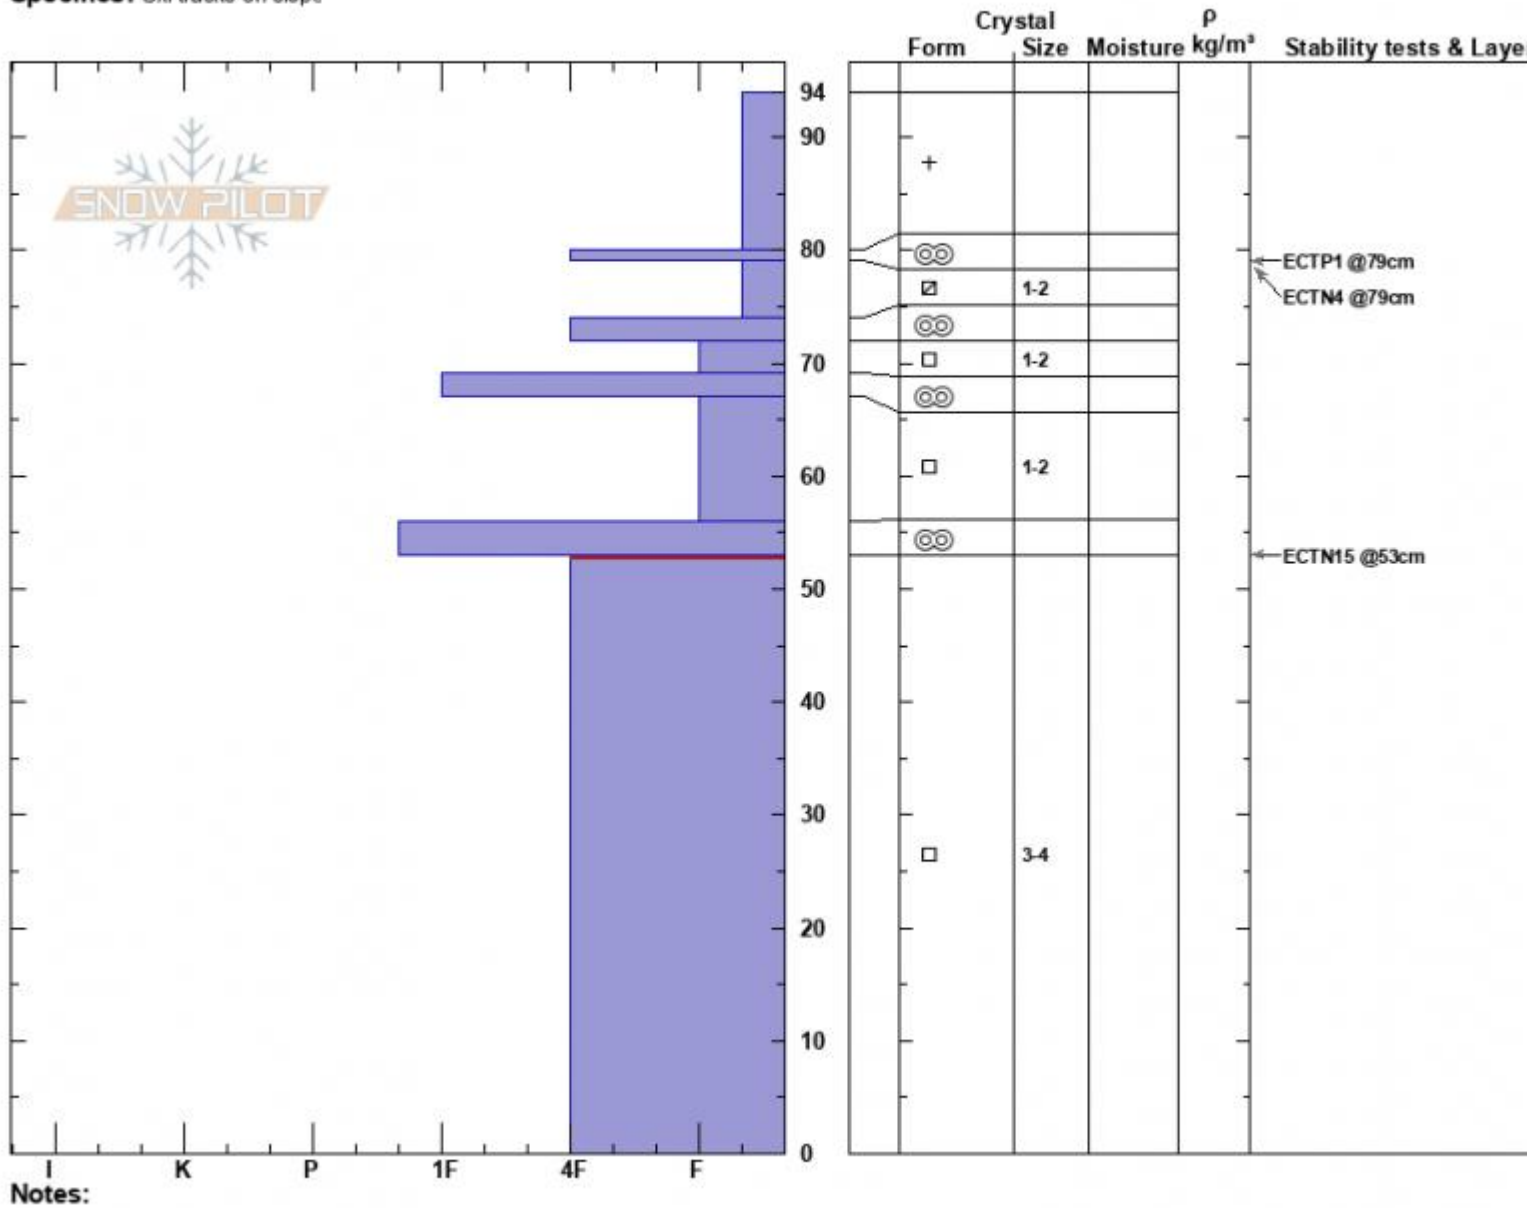

Tyler's Slide
 Madison Range-N
 MT
 Elevation: 8828 ft
 Aspect: 237°
 Specifics: Ski tracks on slope

Dave Zinn
 01/16/2023 - 12:00pm
 Co-ord: 45.32343N, -111.38373W
 Slope Angle: 35°
 Wind Loading: no

Stability: Fair
 Air Temperature:
 Sky Cover: OVC
 Precipitation: S1
 Wind: Calm

HS:94
 PF:90
 Layer Notes:
 53-0cm: Problematic layer

Advisory Region
 Northern Madison
 Longitude
 -111.39W
 Latitude
 45.34N
 Northern Madison, 2023-01-17