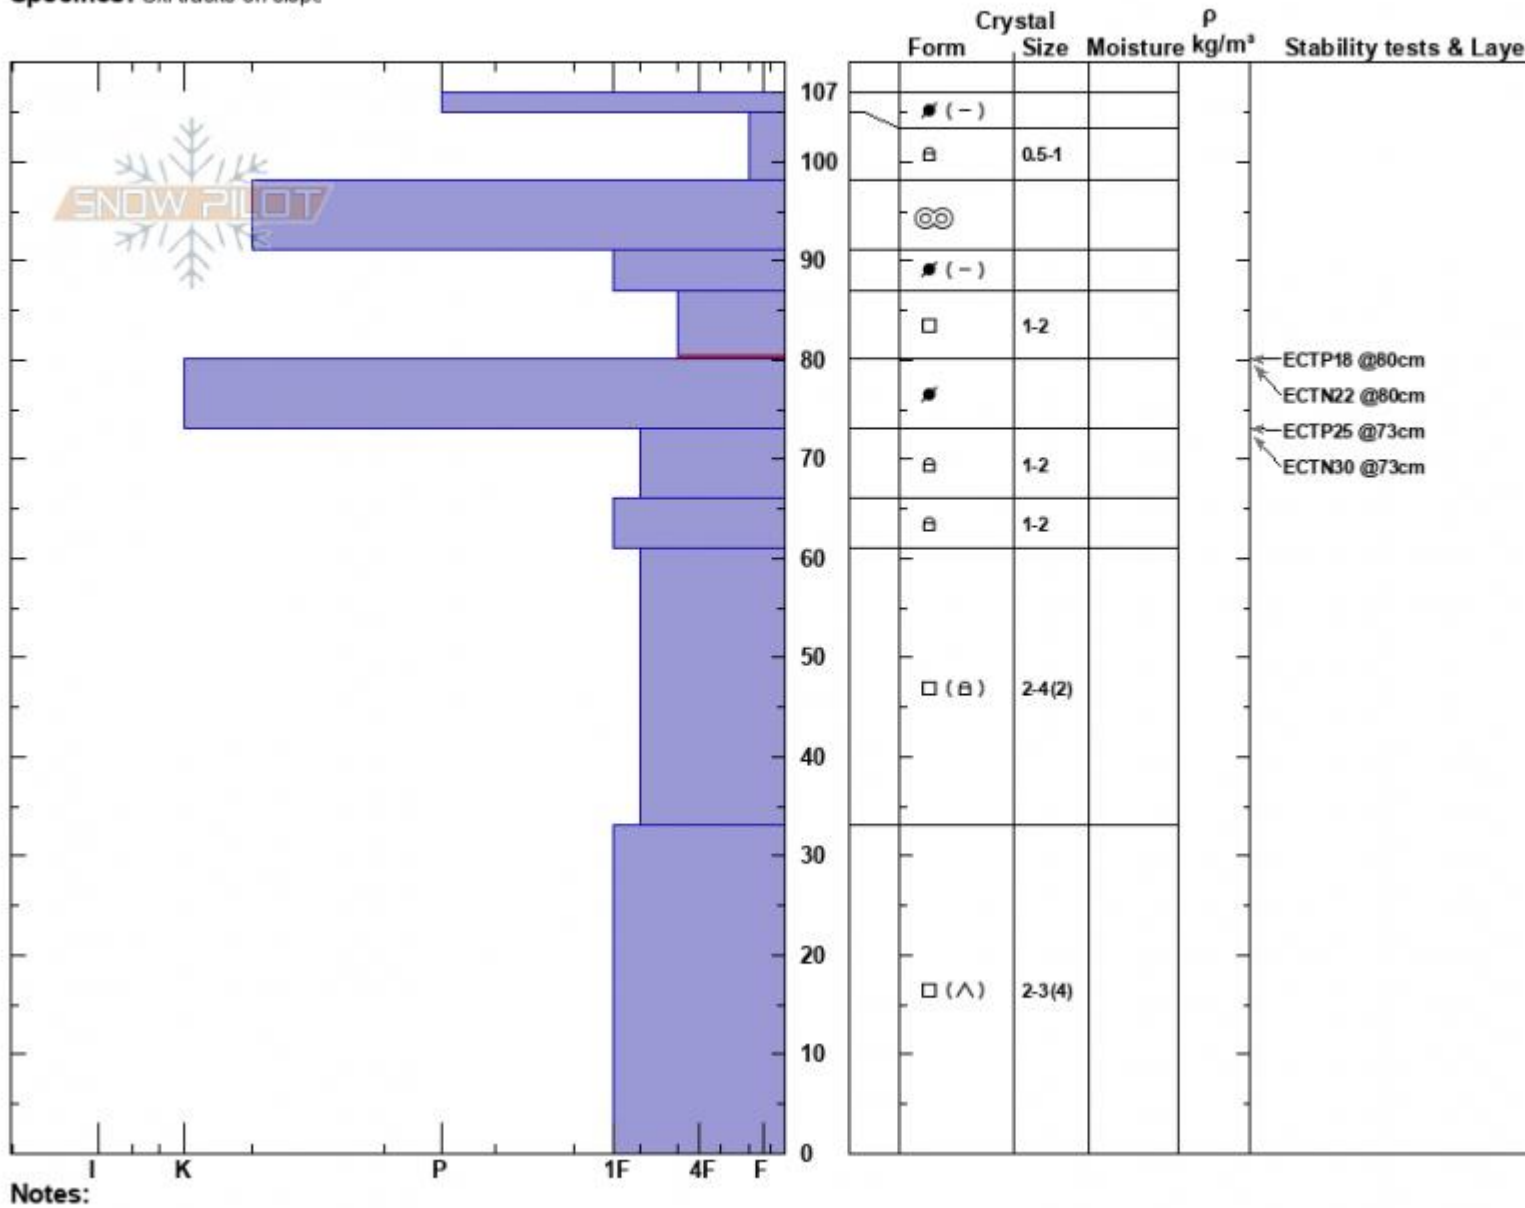

Mt Blackmore Lower
 Gallatin Range-N
 MT
 Elevation: 9514 ft
 Aspect: 120°
 Specifics: Ski tracks on slope

Alex Haddad
 01/14/2023 - 11:41am
 Co-ord: 45.44746N, -110.99921W
 Slope Angle: 20°
 Wind Loading: previous

Stability: Fair
 Air Temperature:
 Sky Cover: FEW
 Precipitation: NO
 Wind: SW Moderate

HS:107
 PF:50
 PS: 15
 Layer Notes: 87-80cm:Problematic layer

Advisory Region
 Northern Gallatin
 Longitude
 -111.00W
 Latitude
 45.44N
 Northern Gallatin, 2023-01-14