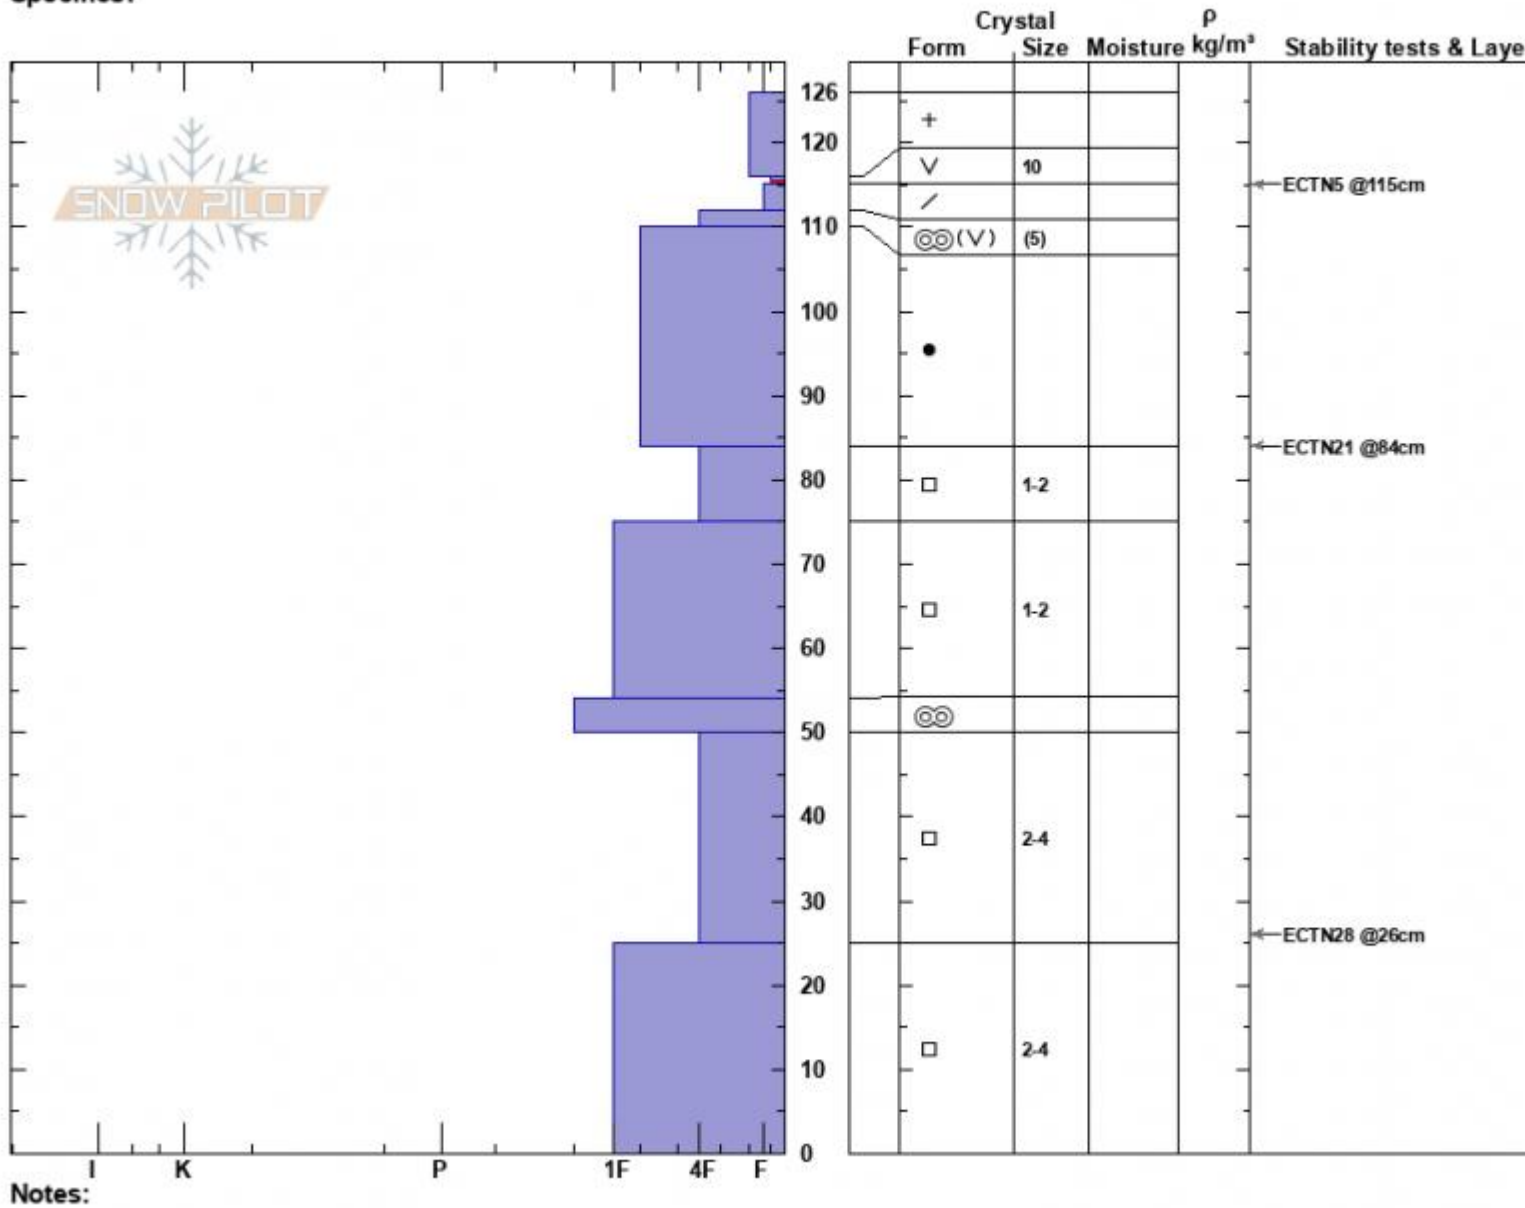

Wilderness Boundary  
 Madison Range-S  
 MT  
 Elevation: 8736 ft  
 Aspect: 193°  
 Specifics:

Alex Haddad  
 01/09/2023 - 10:53am  
 Co-ord: 44.97694N, -111.36000W  
 Slope Angle: 30°  
 Wind Loading: no

Stability: Fair  
 Air Temperature:  
 Sky Cover: SCT  
 Precipitation: NO  
 Wind: Calm

HS:126 Layer Notes:  
 PF:35 116-115cm:Problematic layer

Advisory Region  
 Southern Madison  
 Longitude  
 -111.36W  
 Latitude  
 44.87N  
 Southern Madison, 2023-01-09