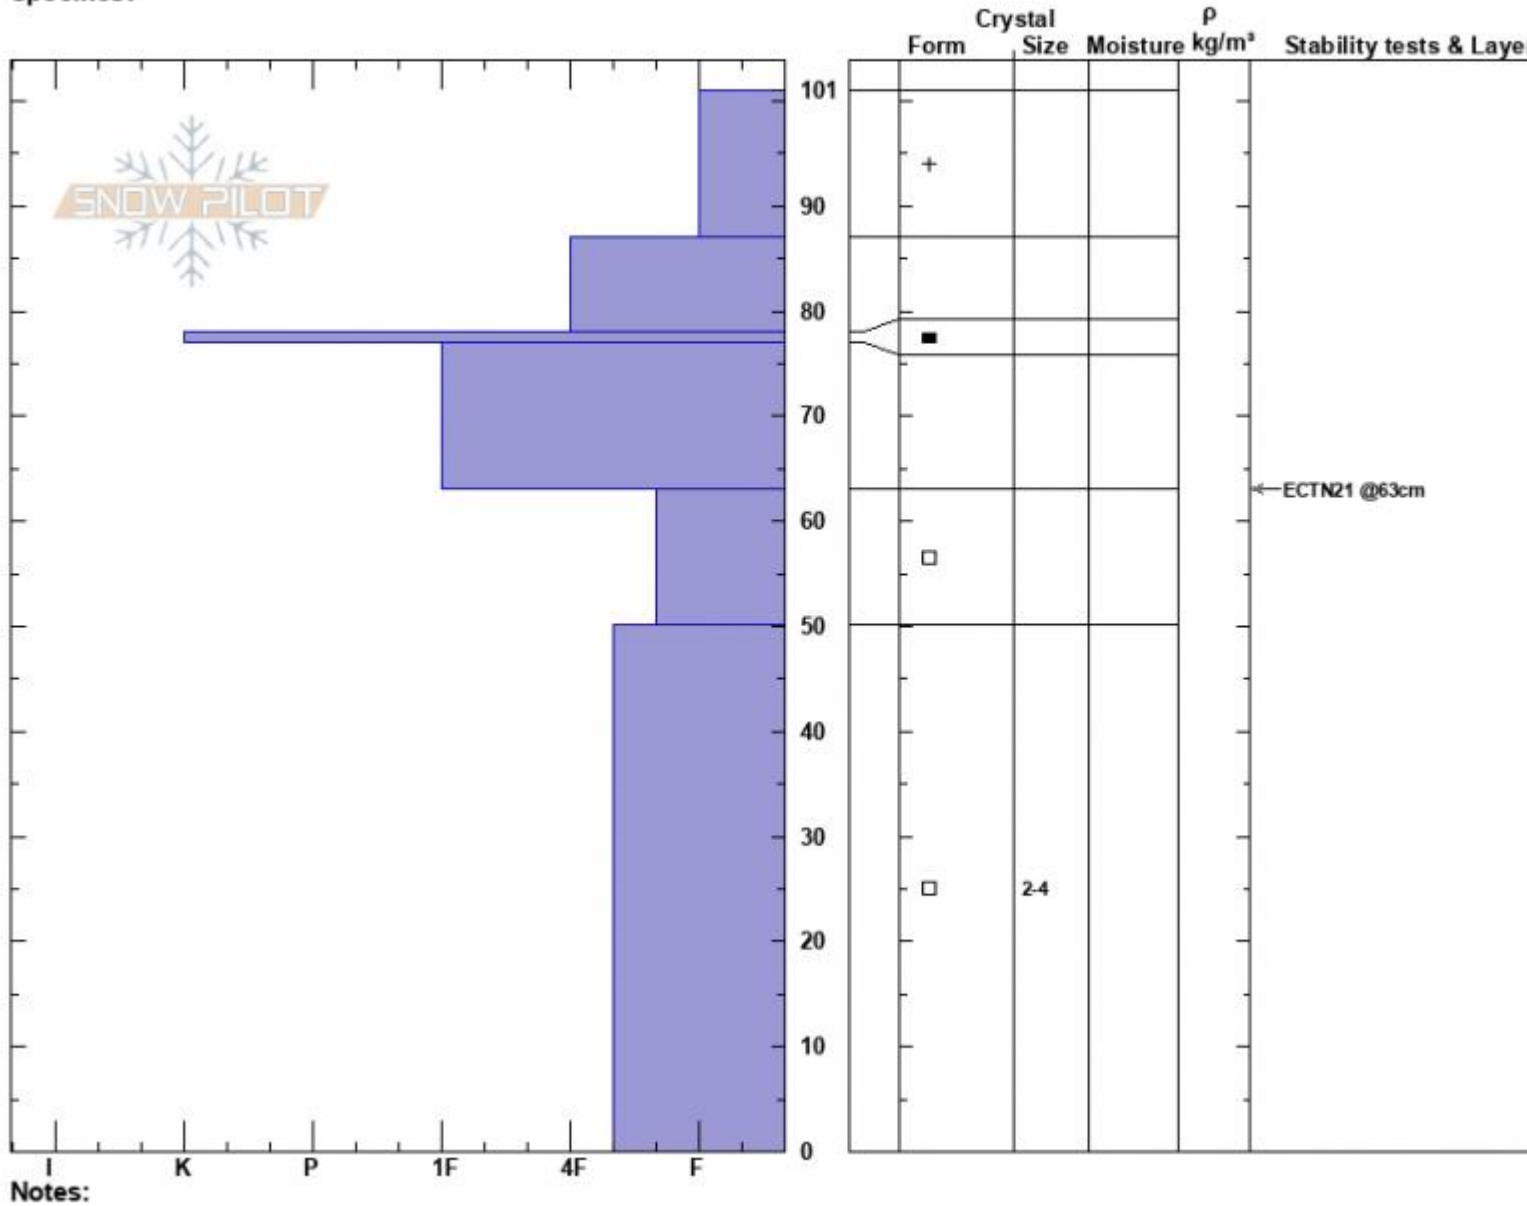

Head of Bear Creek
 Madison Range-N
 MT
 Elevation: 9400 ft
 Aspect: 120°
 Specifics:

Ian Hoyer
 01/03/2023 - 12:00pm
 Co-ord: 45.18523N, -111.45836W
 Slope Angle: 25°
 Wind Loading: no

Stability: Fair
 Air Temperature:
 Sky Cover: SCT
 Precipitation: NO
 Wind: Calm

HS:101 **Layer Notes:**
 63-50cm: Problematic layer

Notes:
 Advisory Region
 Northern Madison
 Longitude
 -111.38W
 Latitude
 45.17N
 Northern Madison, 2023-01-04