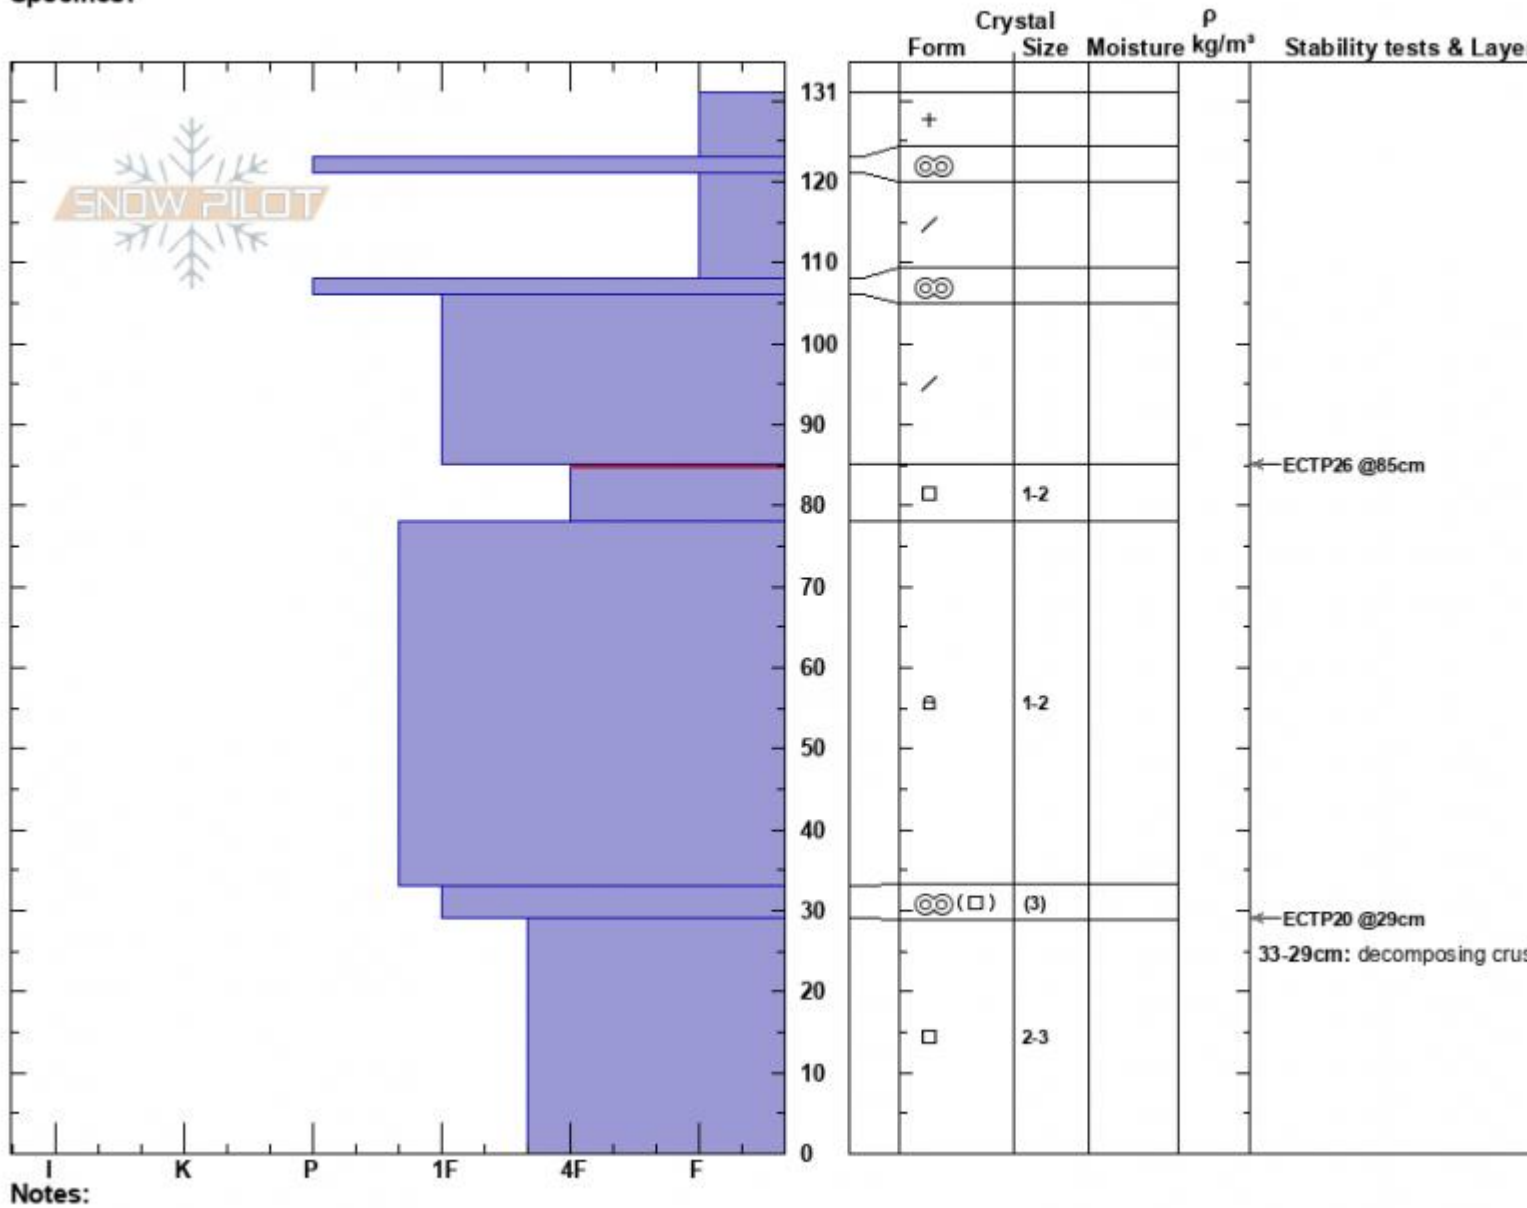

Across from Arange
 Centennial Range
 ID
 Elevation: 8794 ft
 Aspect: 180°
 Specifics:

Dave Zinn
 01/01/2023 - 3:30pm
 Co-ord: 44.53048N, -111.45995W
 Slope Angle: 25°
 Wind Loading: no

Stability: Fair
 Air Temperature:
 Sky Cover: CLR
 Precipitation: NO
 Wind: N Light Breeze

HS:131
 PF:120
 Layer Notes:
 85-78cm: Problematic layer
 33-29cm: decomposing crust

Advisory Region
 Island Park
 Longitude
 -111.63W
 Latitude
 44.52N
 Island Park, 2023-01-01