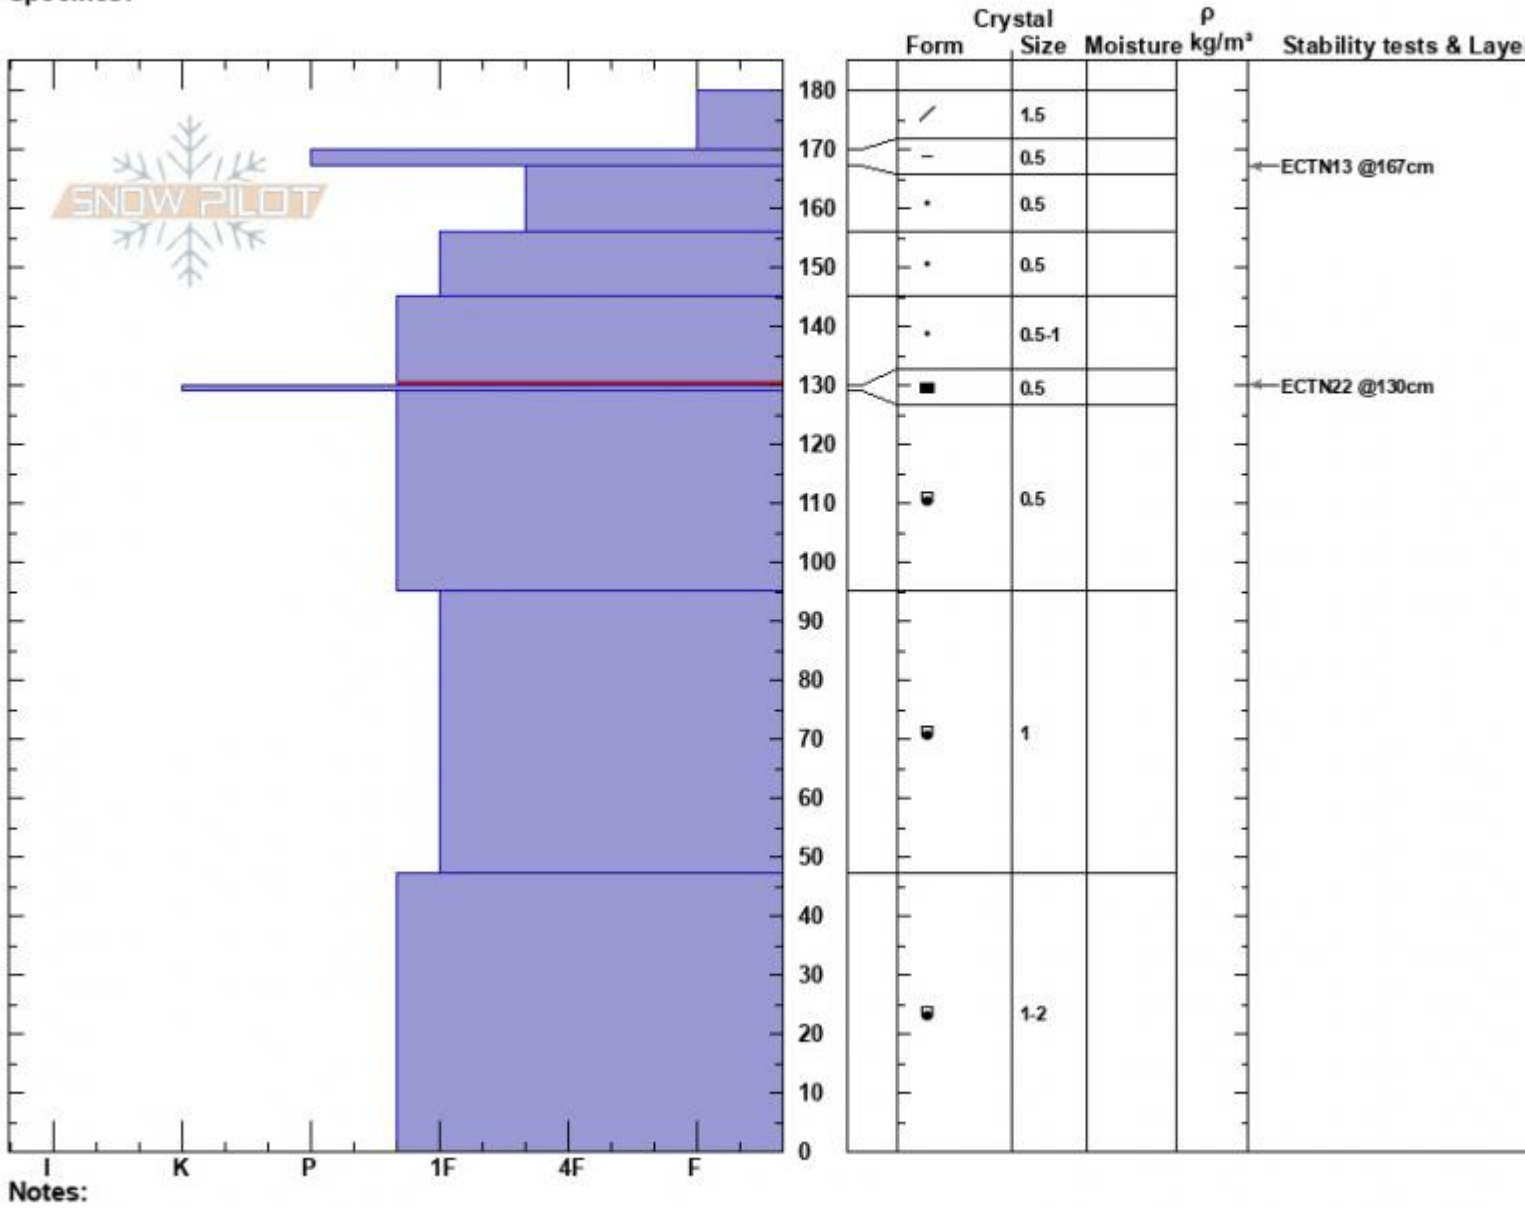

Blackmore Lake  
 Gallatin Range-N  
 MT  
 Elevation: 2626 m  
 Aspect: NE  
 Specifics:

Erich Schreier  
 12/31/2022 - 1:30pm  
 Co-ord: 45.46733N, -110.99837W  
 Slope Angle: 30°  
 Wind Loading: previous

Stability:  
 Air Temperature: -2°C  
 Sky Cover: SCT  
 Precipitation: NO  
 Wind:

HS:180    **Layer Notes:**  
 145-130cm: Problematic layer

Advisory Region  
 Northern Gallatin  
 Longitude  
 -111.00W  
 Latitude  
 45.44N  
 Northern Gallatin, 2022-12-31