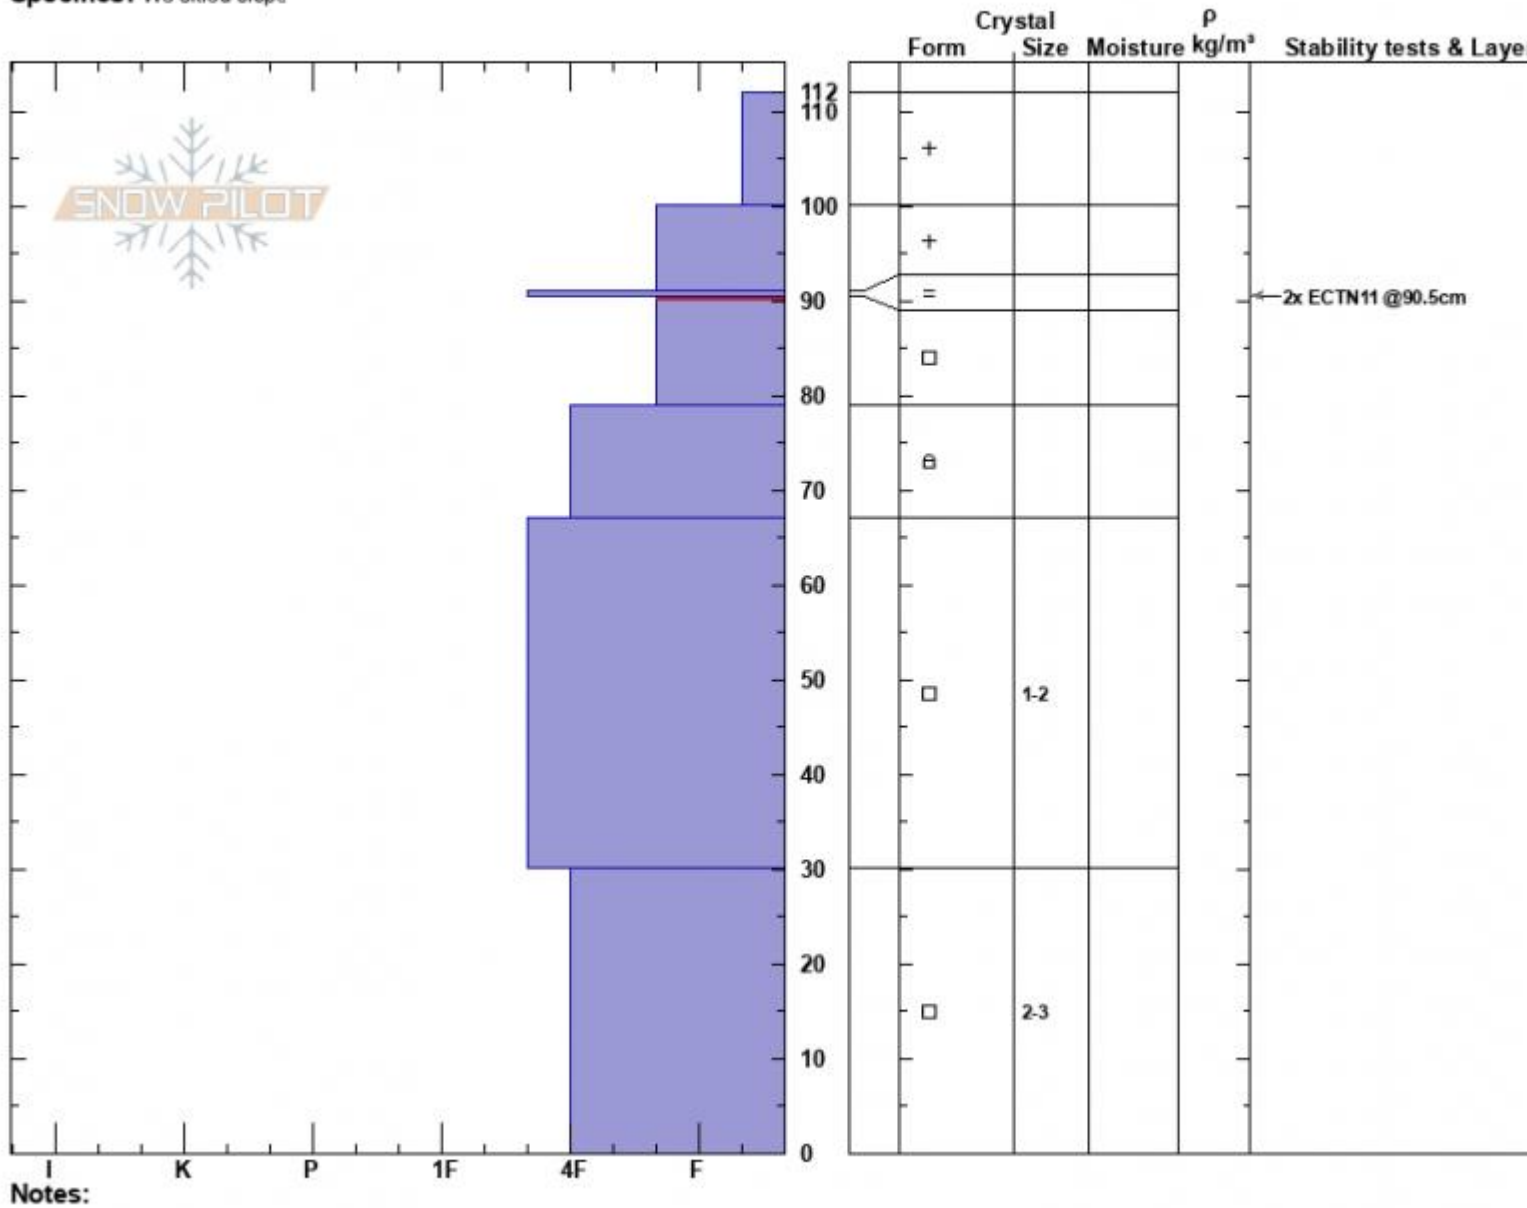

Hebgen Lake  
 Lionhead Range  
 MT  
 Elevation: 8700 ft  
 Aspect: 135°  
 Specifics: We skied slope

Ian Hoyer  
 12/29/2022 - 12:00pm  
 Co-ord: 44.83853N, -111.34065W  
 Slope Angle: 25°  
 Wind Loading: no

Stability: Fair  
 Air Temperature:  
 Sky Cover: OVC  
 Precipitation: S-1  
 Wind: Calm

HS:112    Layer Notes:  
 PF:90    90.5-79cm: Problematic layer  
 PS: 15

Advisory Region  
 Lionhead Range  
 Longitude  
 -111.34W  
 Latitude  
 44.84N  
 Lionhead Range, 2022-12-29