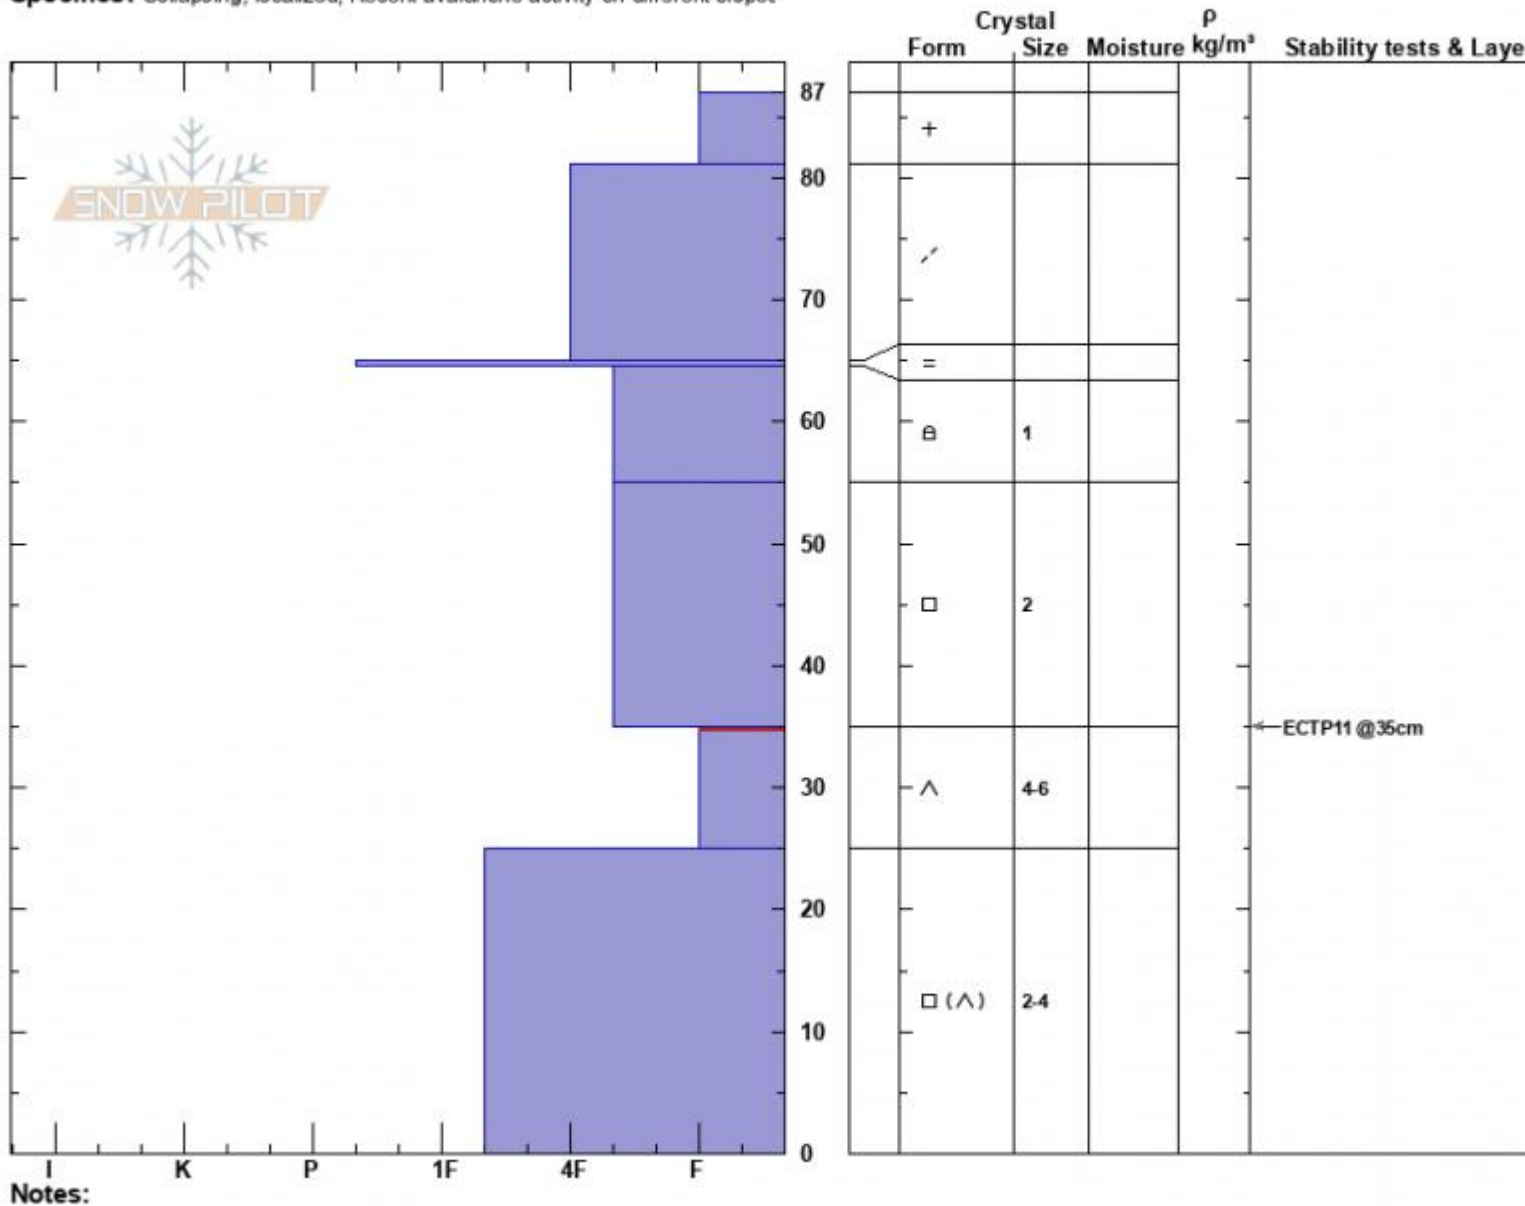

Consolation Hill
 Madison Range-S
 MT
 Elevation: 9200 ft
 Aspect: 115°
 Specifics: Collapsing, localized; Recent avalanche activity on different slopes

Ian Hoyer
 12/28/2022 - 12:00pm
 Co-ord: 44.97243N, -111.27132W
 Slope Angle: 20°
 Wind Loading: no

Stability: Poor
 Air Temperature:
 Sky Cover: OVC
 Precipitation: S-1
 Wind: NW Light Breeze

HS:87
 PF:70
 Layer Notes: 35-25cm:Problematic layer

Notes:
 Advisory Region
 Southern Madison
 Longitude
 -111.27W
 Latitude
 45.06N
 Southern Madison, 2022-12-28