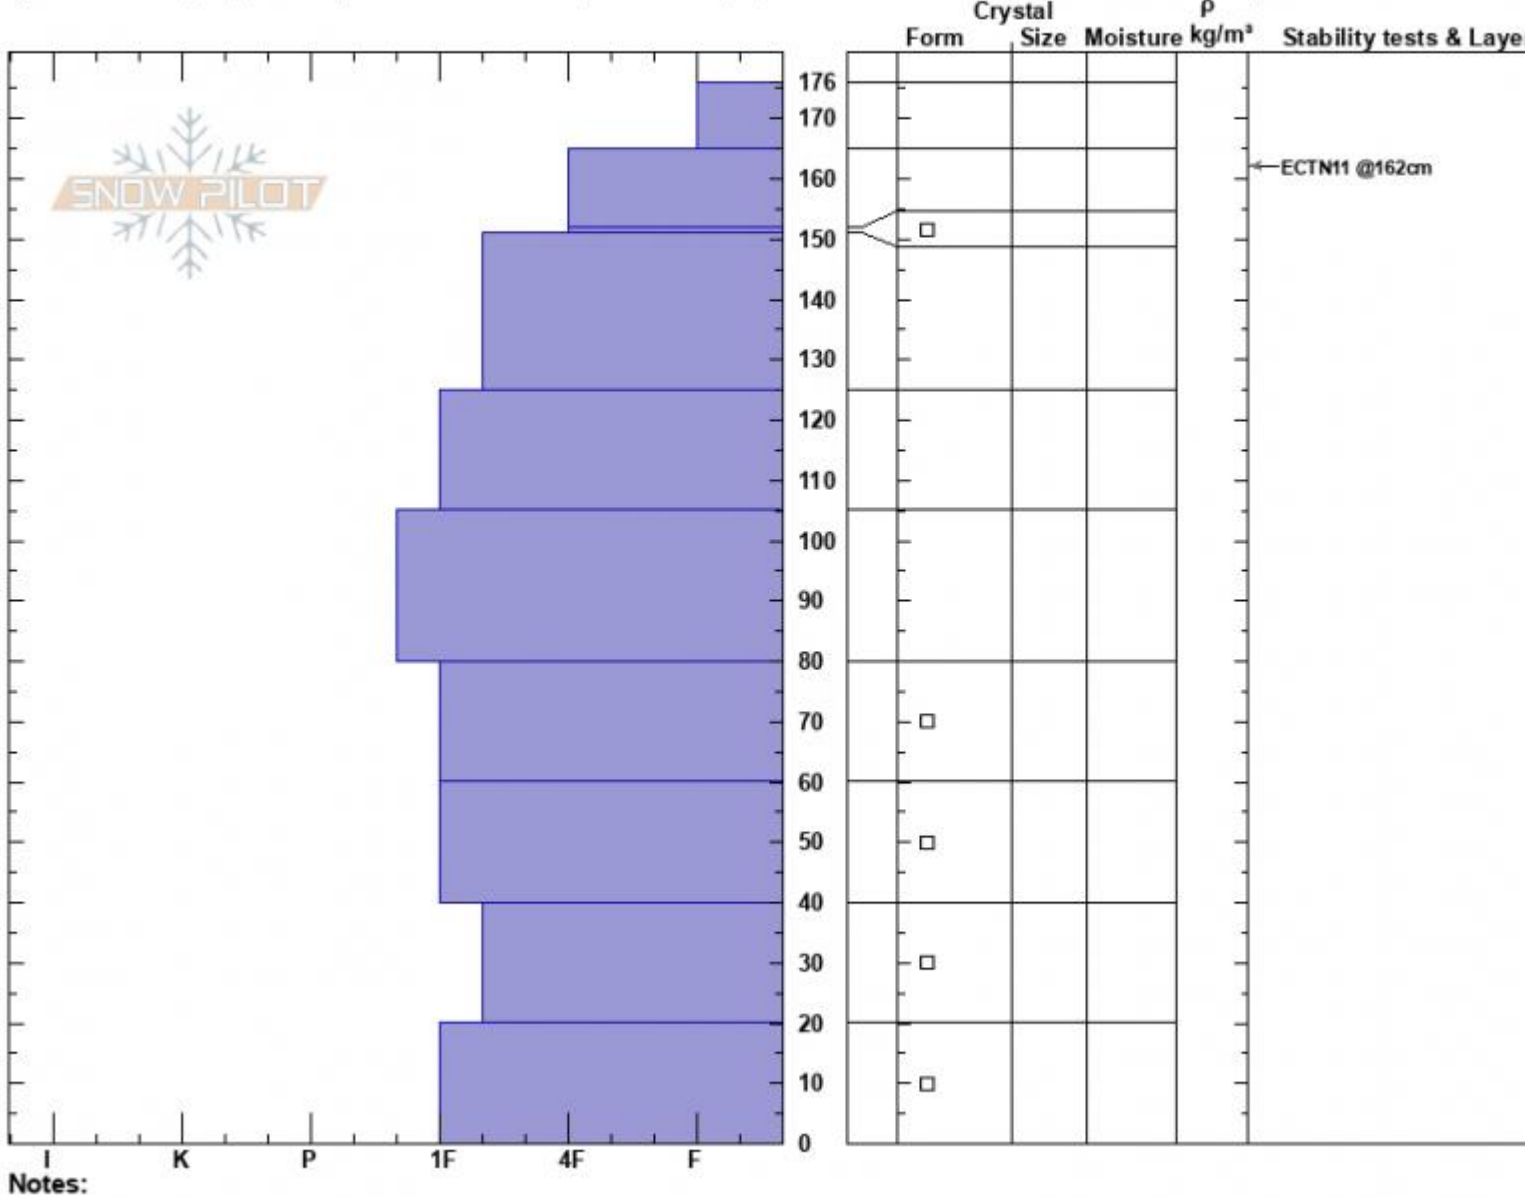

Sage Basin
 Madison Range-S
 MT
 Elevation: 9000 ft
 Aspect: 355°

Ian Hoyer
 12/28/2022 - 11:00am
 Co-ord: 44.94416N, -111.28748W
 Slope Angle: 30°
 Wind Loading: previous

Stability: Poor
 Air Temperature:
 Sky Cover: OVC
 Precipitation: S-1
 Wind: Calm

HS:176 Layer Notes:
 152-151cm: Problematic layer

Specifics: Collapsing, localized; Recent avalanche activity on similar slopes; Snowmobile tracks on slope; We snowmobiled slope

Notes:
 Advisory Region
 Southern Madison
 Longitude
 -111.27W
 Latitude
 45.06N
 Southern Madison, 2022-12-28