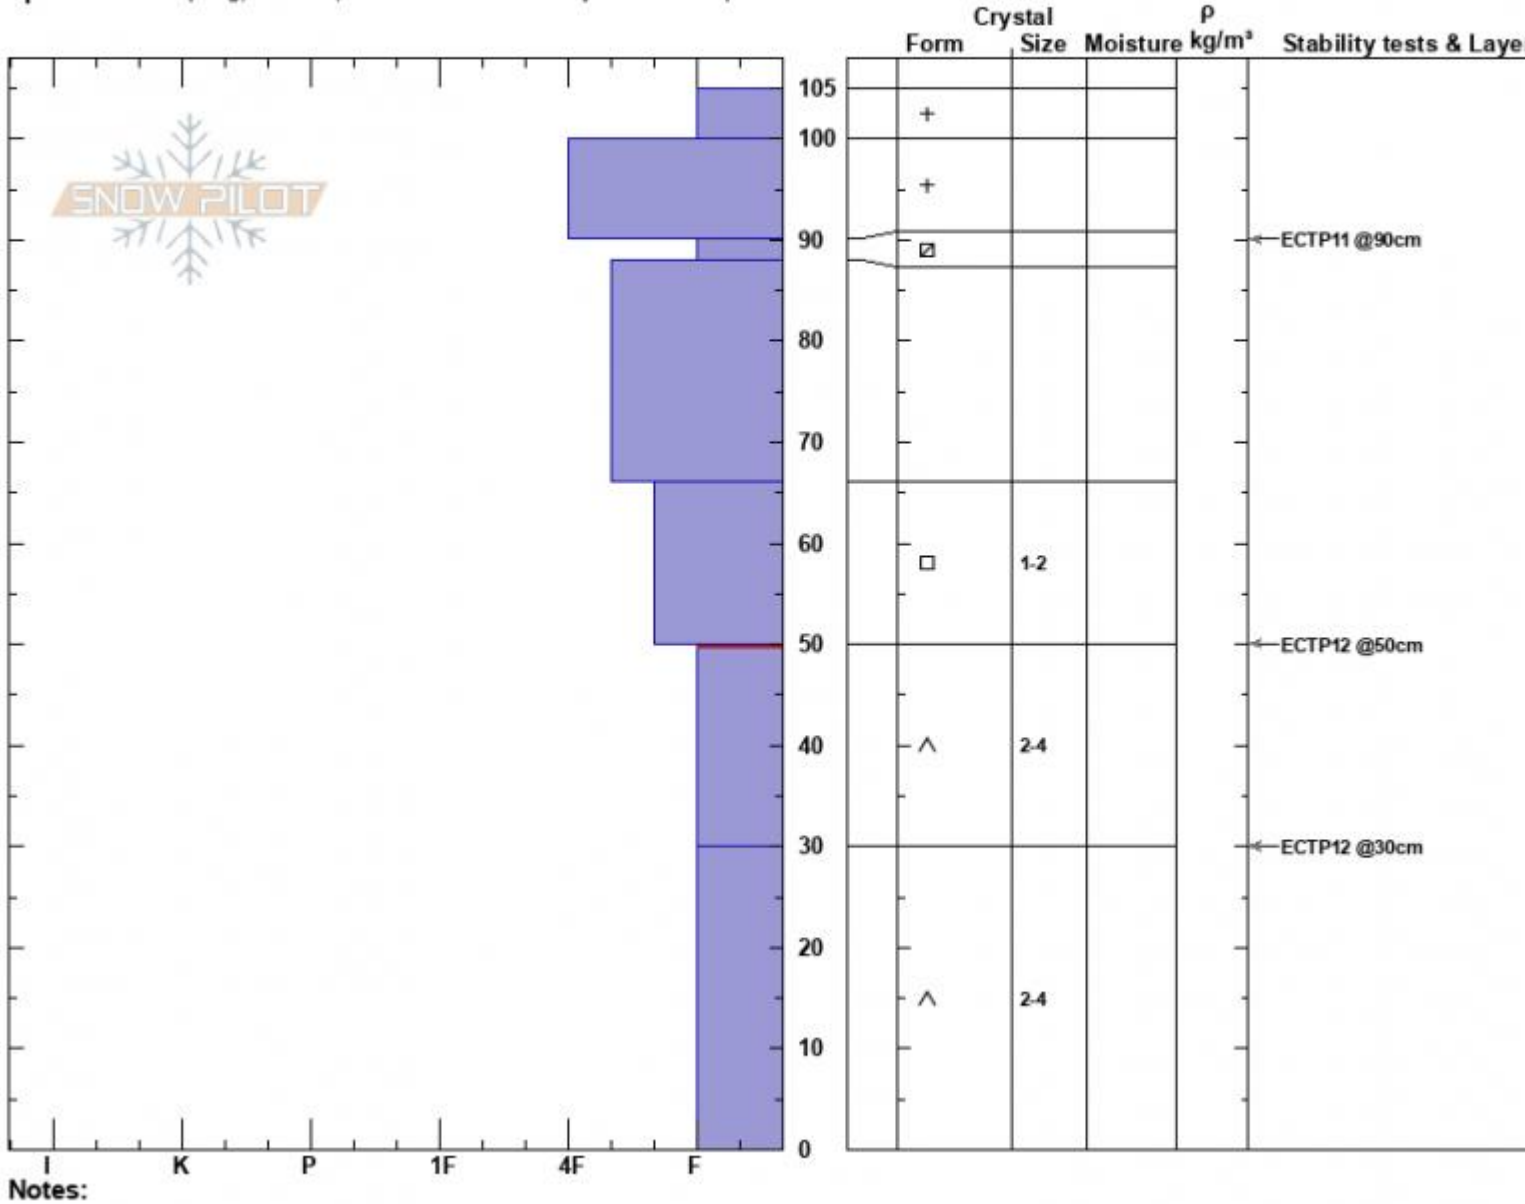

Sunlight Basin
 Madison Range-S
 MT
 Elevation: 9438 ft
 Aspect: 105°

Ian Hoyer
 12/28/2022 - 10:00am
 Co-ord: 44.97520N, -111.31385W
 Slope Angle: 30°
 Wind Loading: no

Stability: Poor
 Air Temperature:
 Sky Cover: OVC
 Precipitation: S-1
 Wind: Calm

HS:105 Layer Notes:
 PF:65 50-30cm:Problematic layer

Specifics: Collapsing, localized; Recent avalanche activity on similar slopes

Advisory Region
 Southern Madison
 Longitude
 -111.27W
 Latitude
 45.06N

Avalanche Details: [Natural Avalanche in Sage Basin](#)
 Southern Madison, 2022-12-28