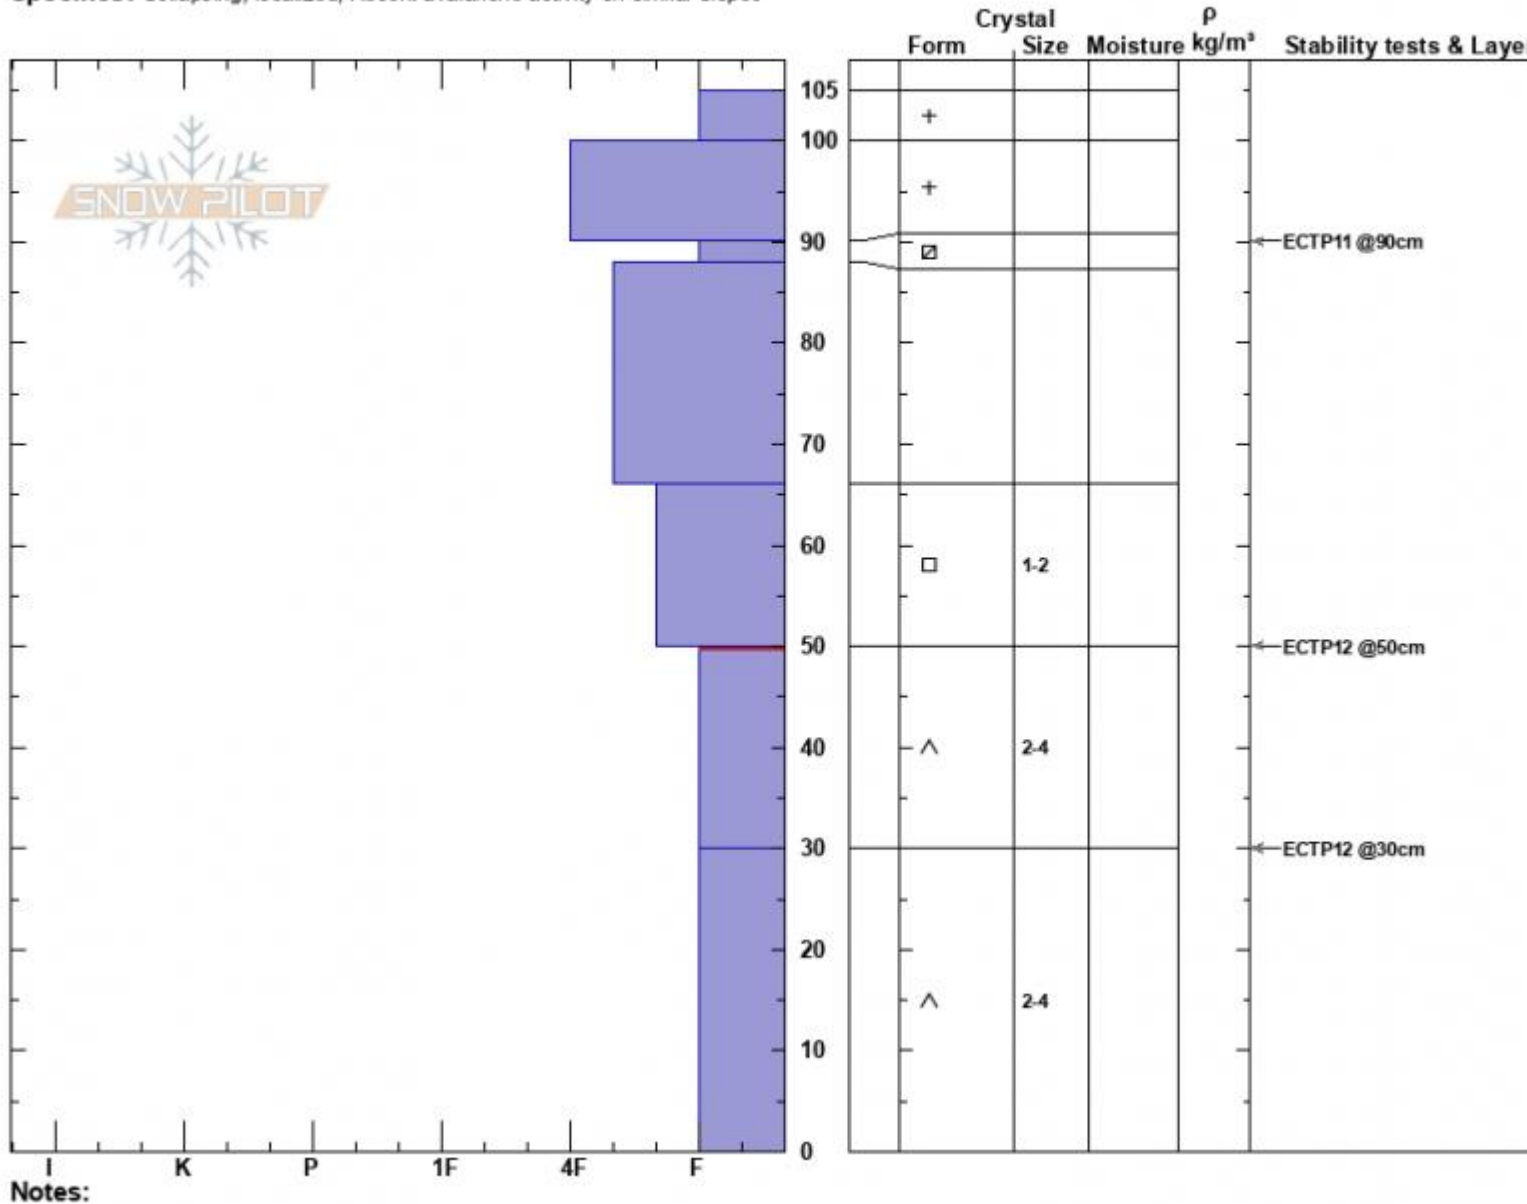

Sunlight Basin
 Madison Range-S
 MT
 Elevation: 9438 ft
 Aspect: 105°

Ian Hoyer
 12/28/2022 - 10:00am
 Co-ord: 44.97520N, -111.31385W
 Slope Angle: 30°
 Wind Loading: no

Stability: Poor
 Air Temperature:
 Sky Cover: OVC
 Precipitation: S-1
 Wind: Calm

HS:105
 PF:65
 Layer Notes:
 50-30cm: Problematic layer

Specifics: Collapsing, localized; Recent avalanche activity on similar slopes

Advisory Region
 Southern Madison
 Longitude
 -111.27W
 Latitude
 45.06N

Avalanche Details: [Natural Avalanche in Sage Basin](#)
 Southern Madison, 2022-12-28