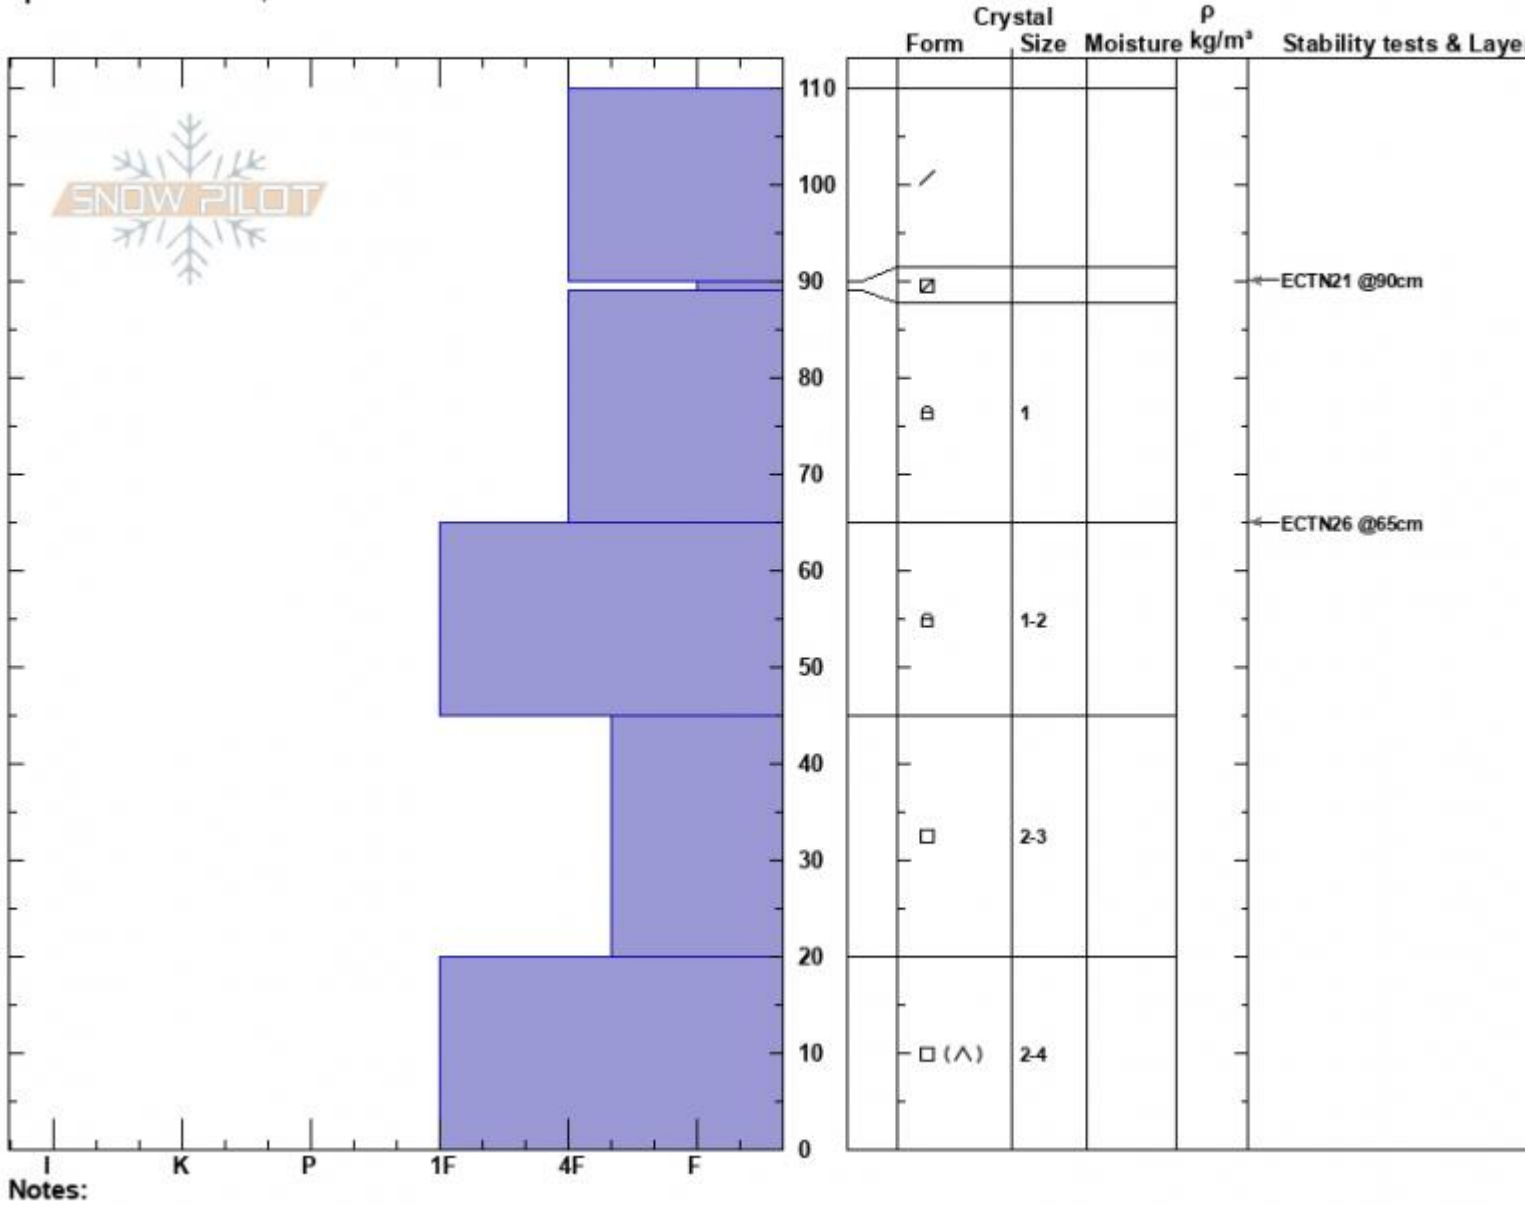

Skillet
 Madison Range-S
 MT
 Elevation: 8733 ft
 Aspect: 115°
 Specifics: We skied slope

Dave Zinn
 12/27/2022 - 12:00pm
 Co-ord: 44.96824N, -111.09643W
 Slope Angle: 27°
 Wind Loading: no

Stability: Fair
 Air Temperature:
 Sky Cover: OVC
 Precipitation: S-1
 Wind: S Moderate

HS:110 Layer Notes:
 PF:100 90-89cm:Problematic layer

Advisory Region
 Southern Madison
 Longitude
 -111.10W
 Latitude
 44.96N
 Southern Madison, 2022-12-27