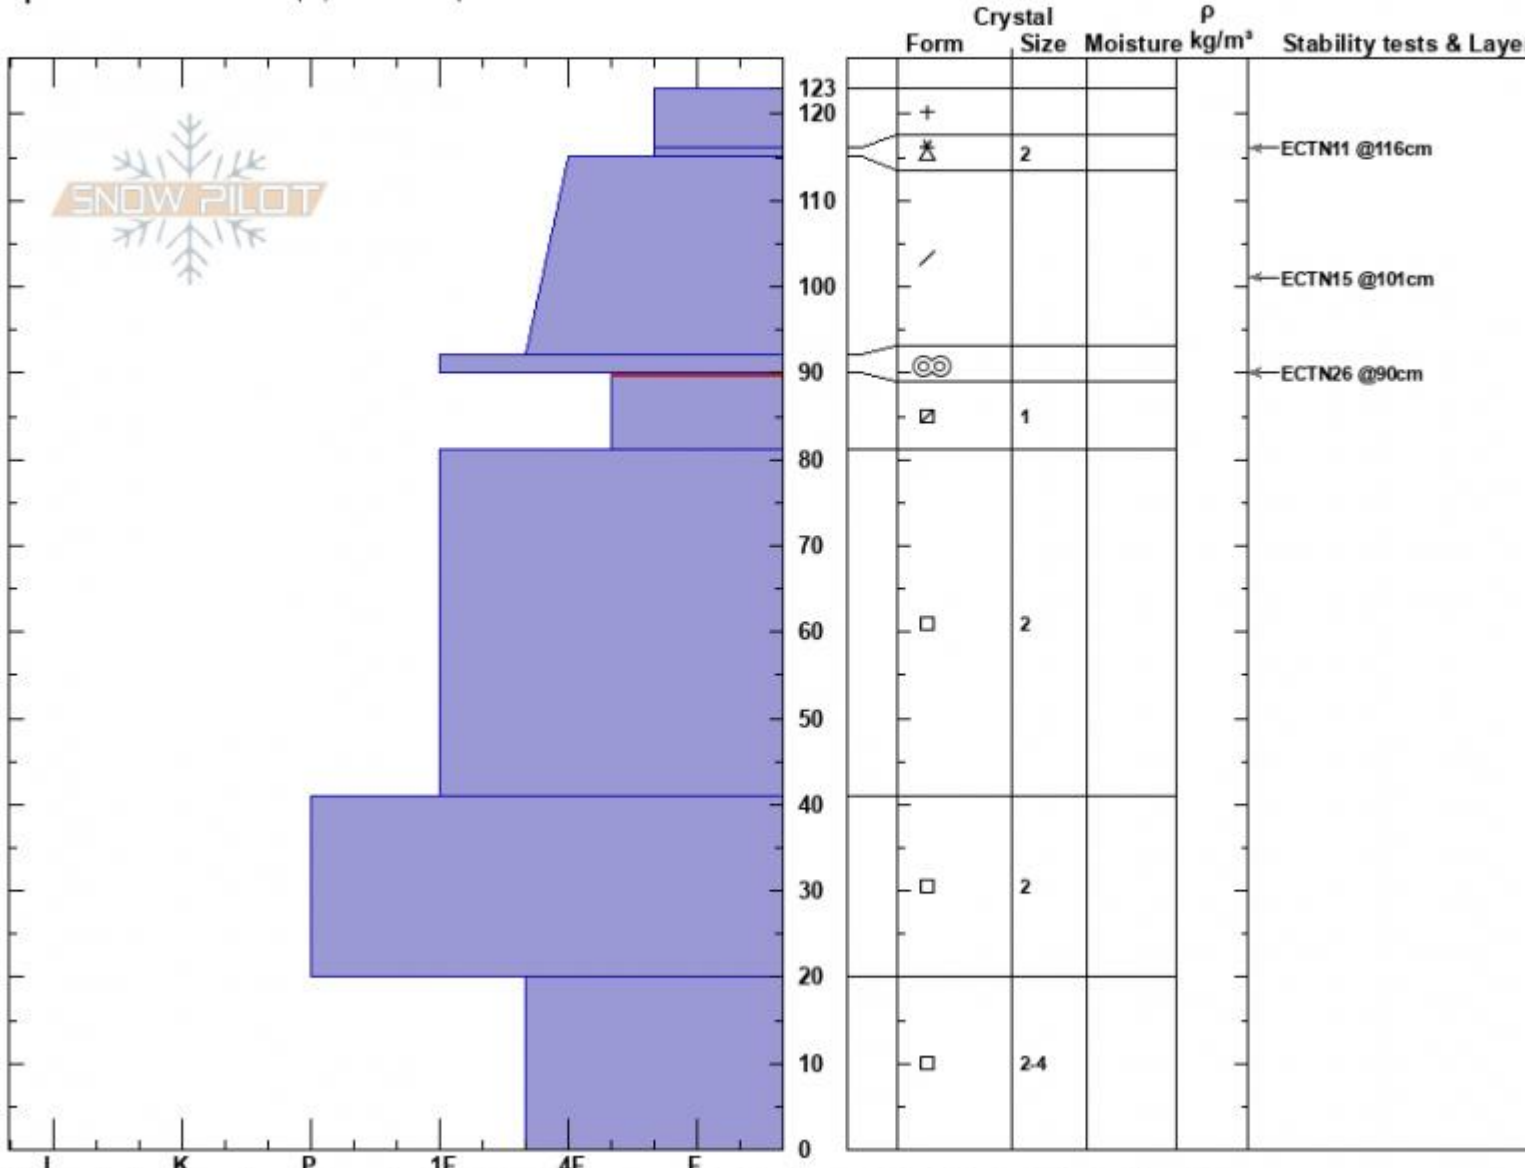

Blackmore SE Face
 Gallatin Range-N
 MT
 Elevation: 9596 ft
 Aspect: 120°
 Specifics: Ski tracks on slope; We skied slope

Dave Zinn
 12/26/2022 - 12:00pm
 Co-ord: 45.44712N, -111.00038W
 Slope Angle: 31°
 Wind Loading: no

Stability: Fair
 Air Temperature: 0°C
 Sky Cover: FEW
 Precipitation: NO
 Wind: S Moderate

HS:123 **Layer Notes:**
 90-81cm: Problematic layer

Notes: Another group dug nearby and got an ECTP20 on the near-surface facet layer at 90cm (about a foot below the surface).

Advisory Region
 Northern Gallatin
 Longitude
 -111.00W
 Latitude
 45.44N
 Northern Gallatin, 2022-12-26